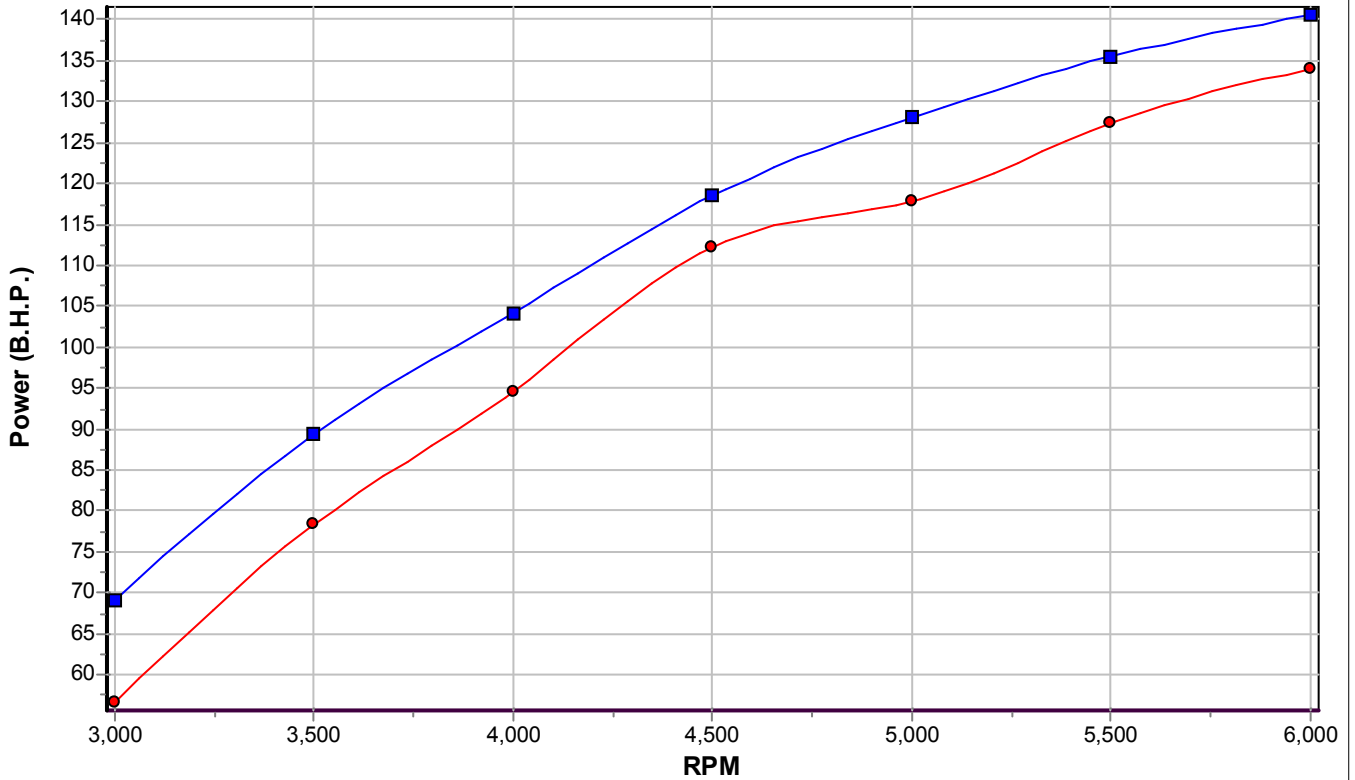

**RS IMPRESSIVE MOTORWORKS
DYNAMOMETER REPORT**

Registration No. : **ABR6161**
 Vehicle Type: **BMW 5 SERIES**
 Comments : **POWER AT WHEEL**

Date Tested : **2006/06/21**
 Gear Used: **3**

RPM	RUN 1	RUN 2
1500		
2000		
2500		
3000	56.6	69.2
3500	78.4	89.4
4000	94.6	104.2
4500	112.3	118.5
5000	117.8	128.1
5500	127.4	135.5
6000	134.0	140.6
6500		
7000		
7500		
8000		
8500		
9000		
9500		
10000		

Power Output

● RUN 1: BEFORE
 ■ RUN 2: AFTER