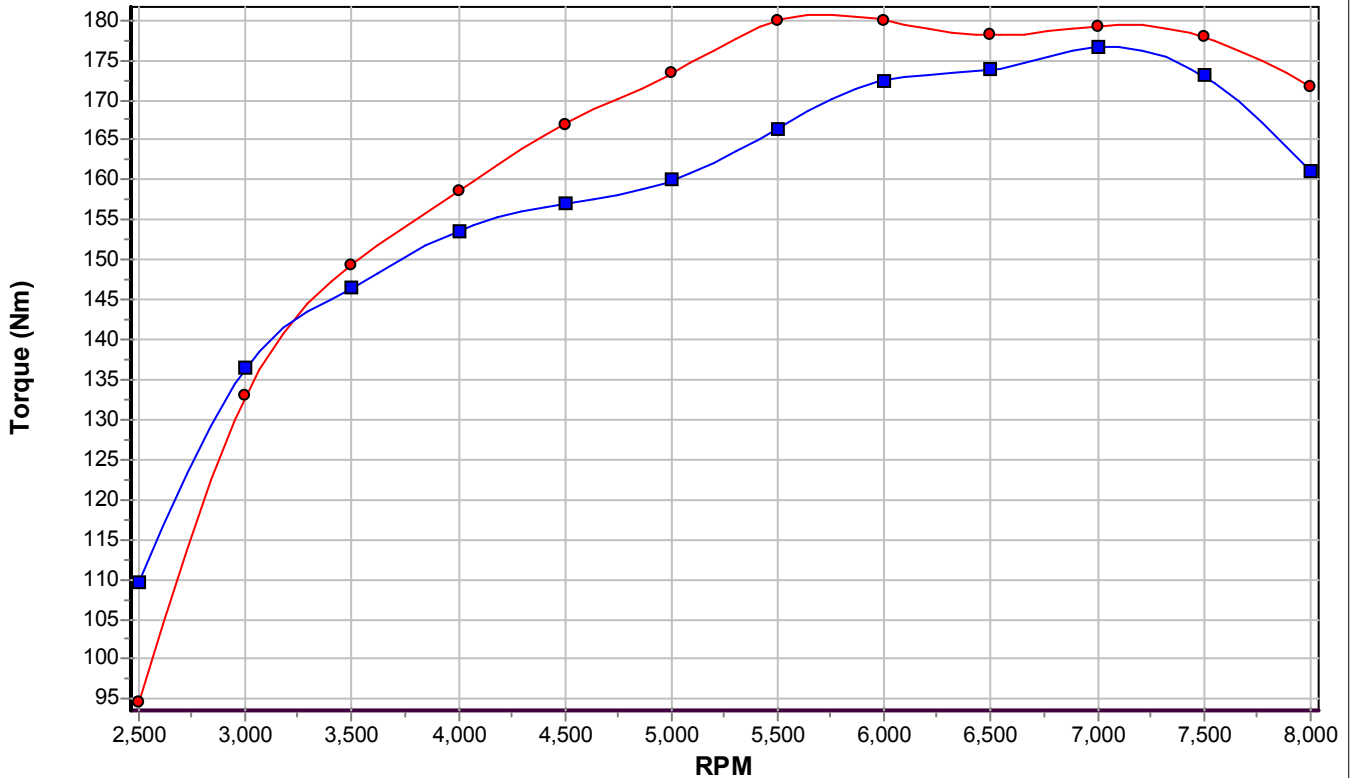

Registration No. : **WNY7070**
 Vehicle Type: **TOYOTA ALTEZZA 2.0 (M)**
 Comments :

Date Tested : **2006/05/24**
 Gear Used: **4**

RPM	RUN 4	RUN 5
1500		
2000		
2500	94.6	109.7
3000	133.0	136.5
3500	149.4	146.5
4000	158.5	153.7
4500	167.0	157.0
5000	173.4	160.0
5500	179.9	166.4
6000	180.0	172.5
6500	178.1	173.8
7000	179.3	176.6
7500	177.9	173.0
8000	171.8	161.2
8500		
9000		
9500		
10000		

Power Output

● RUN 4: UNICHIP
 ■ RUN 5: STOCK