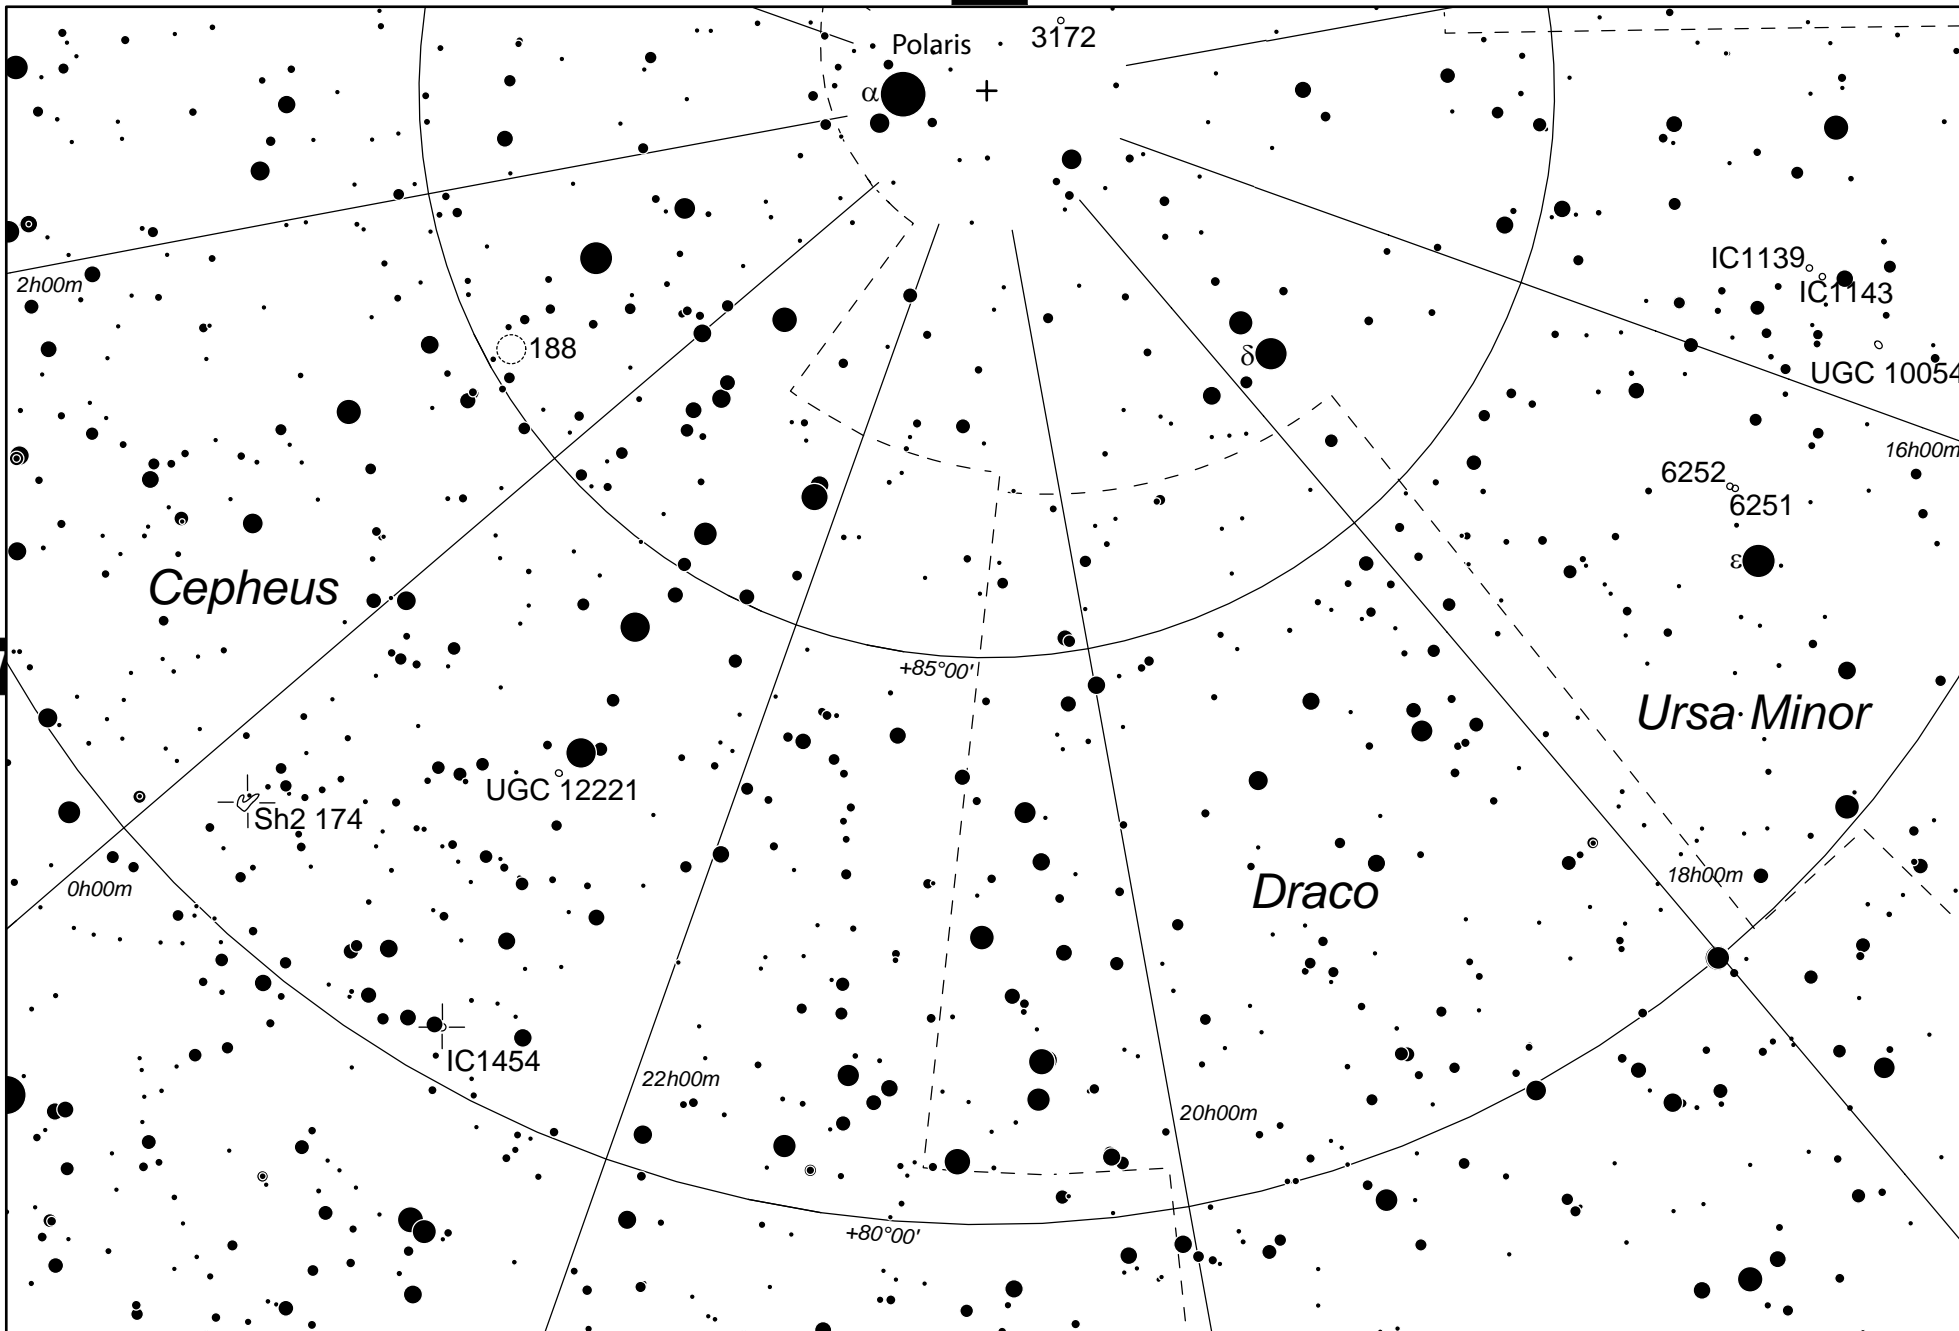

151

148

Magnitude: 0 1 2 3 4 5 6 7 8 9 10 Variable

DSO: Gx Oc Gc PI Neb N+C

Catalogs: Abell B,LDN Sh2 vdB

1.0°