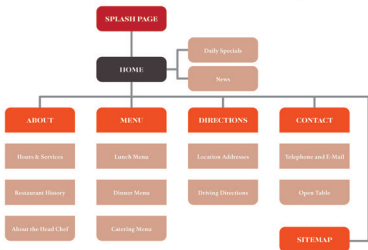

SITEMAP

福 TOWN

Sitemap - TOWN Bistro

Created during the planning stages of the website for TOWN Bistro, this Sitemap outlines the general flow of the website on both mobile and full size browsers

Software: Illustrator

PATRICK

VARGAS

Sitemap - Vargas Portfolio

Created during the planning stages of my portfolio website, this Sitemap outlines the general flow of the website on both mobile and full size browsers

Software: Illustrator

PATRICK

VARGAS

PATRICK

VARGAS

Business Card - ROK

Business cards created for a Korean Barbecue Restaurant, ROK. Part of a branding refresh I did for the restaurant. Other items include a menu, take-out menu, and a new website.

Software: Illustrator

PATRICK

VARGAS

Take-Out Menu - ROK

Take-out Menu created for a Korean Barbecue Restaurant, ROK. Part of a branding refresh I did for the restaurant. Other items include a menu, business cards and a new website.