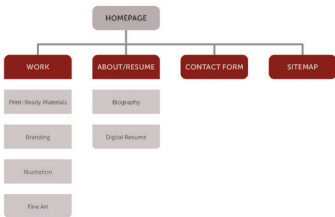

SITEMAP

福 TOWN

Sitemap - TOWN Bistro

Created during the planning stages of the website for TOWN Bistro, this Sitemap outlines the general flow of the website on both mobile and full size browsers

Software: Illustrator

PATRICK

VARGAS

Sitemap - Vargas Portfolio

Created during the planning stages of my portfolio website, this Sitemap outlines the general flow of the website on both mobile and full size browsers

Software: Illustrator

PATRICK

VARGAS

PATRICK

VARGAS

Business Card - ROK

Business cards created for a Korean Barbecue Restaurant, ROK. Part of a branding refresh I did for the restaurant. Other items include a menu, take-out menu, and a new website.

Software: Illustrator

PATRICK

VARGAS

Take-Out Menu - ROK

Take-out Menu created for a Korean Barbecue Restaurant, ROK. Part of a branding refresh I did for the restaurant. Other items include a menu, business cards and a new website.