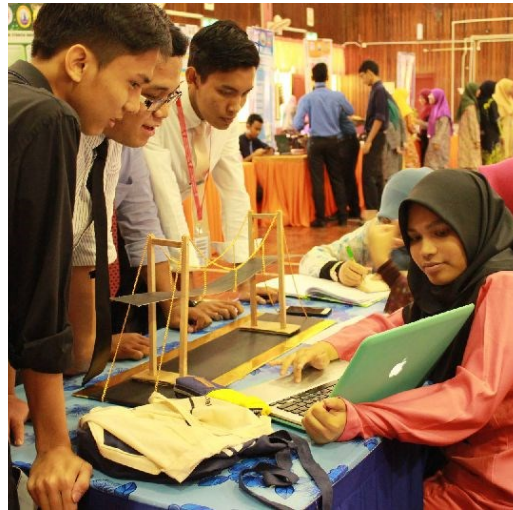

AUSZEALOUS

Auszealous is the name for a group of student in MARA College Kuala Nerang, consisting of student from the Foundation in Science for the Australian and New Zealand's University program.

Cut along the dotted line

Cut along the dotted line

On 16th of November 2015, the students of Fsc Australia / New Zealand had shown their talents and creativity in a competition called Fsc Australia / New Zealand Science Engineering Fair (FASEF). This event was conducted by the Skim Pelajar Cemerlang (SPC) coordinator, Dr. Nabilah binti Hashim.