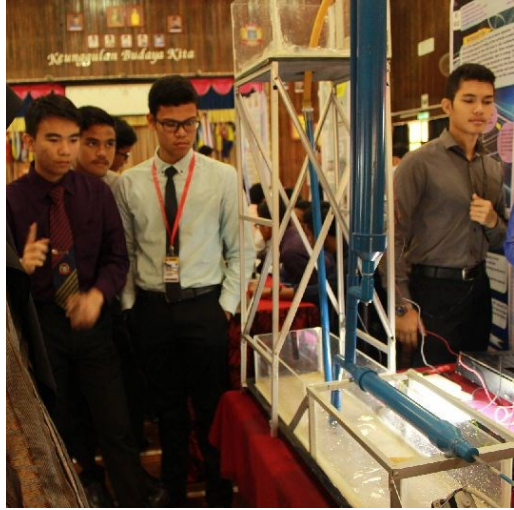

AUSZEALOUS

Auszealous is the name for a group of student in MARA College Kuala Nerang, consisting of student from the Foundation in Science for the Australian and New Zealand's University program.

Cut along the dotted line

Cut along the dotted line

On 16th of November 2015, the students of Fsc Australia / New Zealand had shown their talents and creativity in a competition called Fsc Australia / New Zealand Science Engineering Fair (FASEF). This event was conducted by the Skim Pelajar Cemerlang (SPC) coordinator, Dr. Nabilah binti Hashim.

FSC Australia New Zealand Appreciation Lunch Celebration

Cut along the dotted line

Cut along the dotted line

.5 inch margin for binding

Booths selling food for charity was set up outside Badlishah Hall as well.