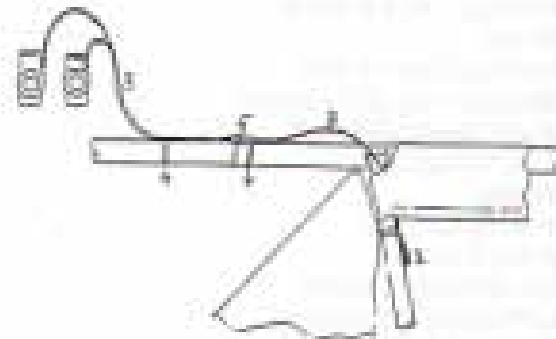

ANTI-BALANCE TAB

HORIZONTAL STABILISOR & ELEVATOR

LEADING EDGE ASSEMBLY

TRAILING EDGE ASSEMBLY

V-2200A 3008 (REV. 1)

COMPRESSION STRUTS ASSEMBLY

V-2200A 3008 (REV. 1)

WING STRUTS & AILERON

WING STRAPS
TOP VIEW

BATTENS

TOP SURFACE BATTENS

UNDERSURFACE BATTENS

582/503 ENGINE - ENGINE MOUNTING

582/503 ENGINE -

FUEL SYSTEM

CHOKE SYSTEM