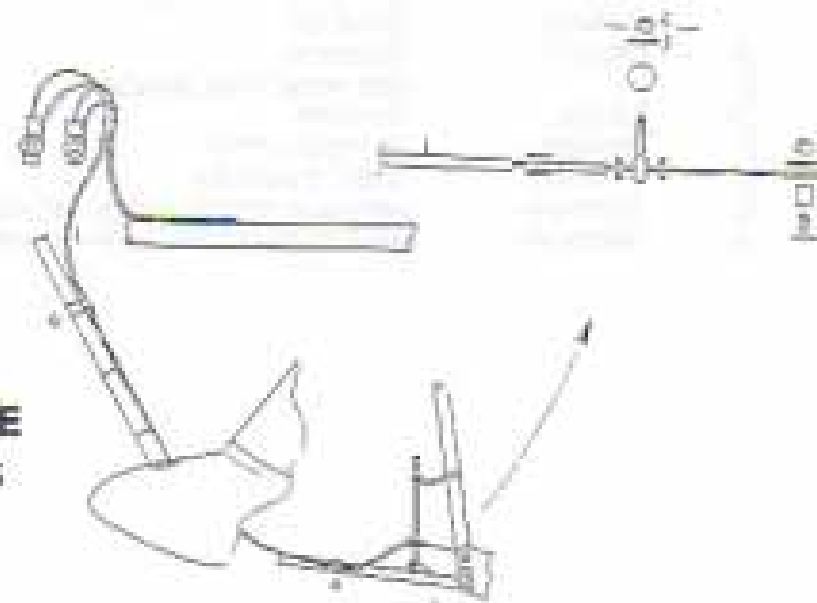

THROTTLE CABLES