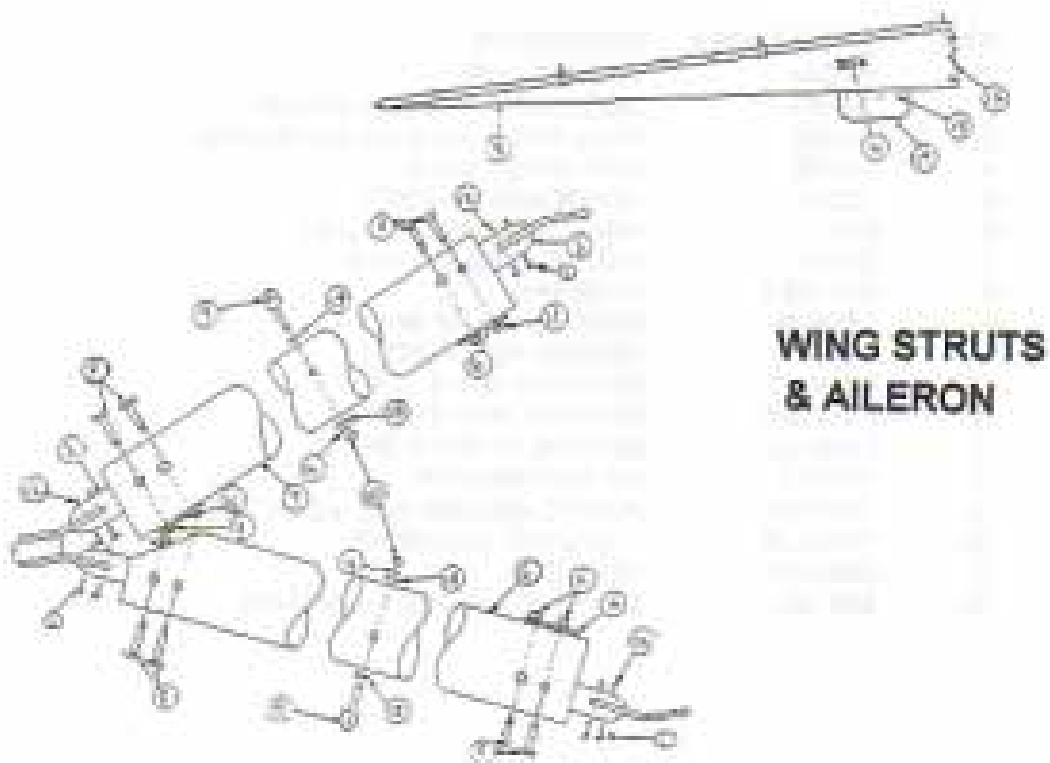

ANTI-BALANCE TAB

HORIZONTAL STABILISOR & ELEVATOR

LEADING EDGE ASSEMBLY

TRAILING EDGE ASSEMBLY

V-2200A 3008 (REV. 1)

COMPRESSION STRUTS ASSEMBLY

V-2200A 3008 (REV. 1)

WING STRUTS & AILERON

WING STRAPS
TOP VIEW

BATTENS

TOP SURFACE BATTENS

UNDERSURFACE BATTENS

582/503 ENGINE - ENGINE MOUNTING

582/503 ENGINE -

FUEL SYSTEM

CHOKE SYSTEM