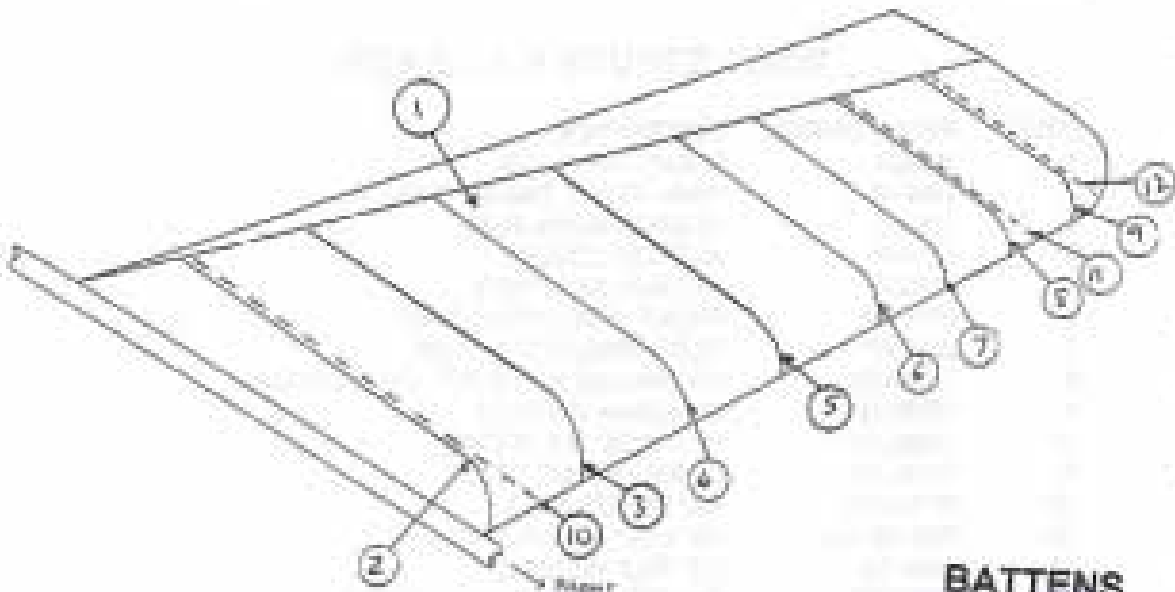

ANTI-BALANCE TAB

HORIZONTAL STABILISOR & ELEVATOR

LEADING EDGE ASSEMBLY

TRAILING EDGE ASSEMBLY

V-2200A 3008 (REV. 1)

COMPRESSION STRUTS ASSEMBLY

V-2200A 3008 (REV. 1)

WING STRUTS & AILERON

WING STRAPS
TOP VIEW

BATTENS

TOP SURFACE BATTENS

UNDERSURFACE BATTENS

582/503 ENGINE - ENGINE MOUNTING

582/503 ENGINE -

FUEL SYSTEM

CHOKE SYSTEM