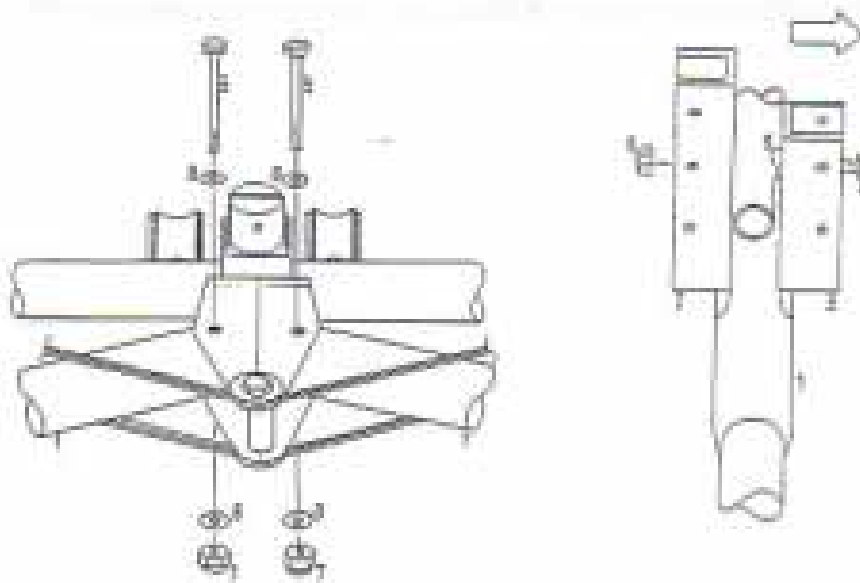

SUB-FIN ASSEMBLY

AILERON PULLEYS

ELEVATOR BRACKETS

TRIM WHEEL

TRAILING EDGE ROOT BRACKETS

FRONT COCKPIT BRACKETS

VIEW FROM
ABOVE REEL

LEADING EDGE ROOT BRACKETS

REAR COCKPIT BRACKETS

RELAY ARM

NOSE TUBE BRACKETS

MAIN AXIS ASSEMBLY

ENGINE BEARERS

UNDERCARRIAGE LEGS

FUSELAGE ASSEMBLY

SEATS

OPENING IN REAR ENCLOSURE

RUDDER CABLES

BASIC AIRCRAFT
(NO REAR ENCLOSURE)

STICK

SUSPENSION STOPS

REAR ENCLOSURE

DOTTED LINE REPRESENTS REAR ENCLOSURE COVER, ITEM 3

WHEELS/BRAKES