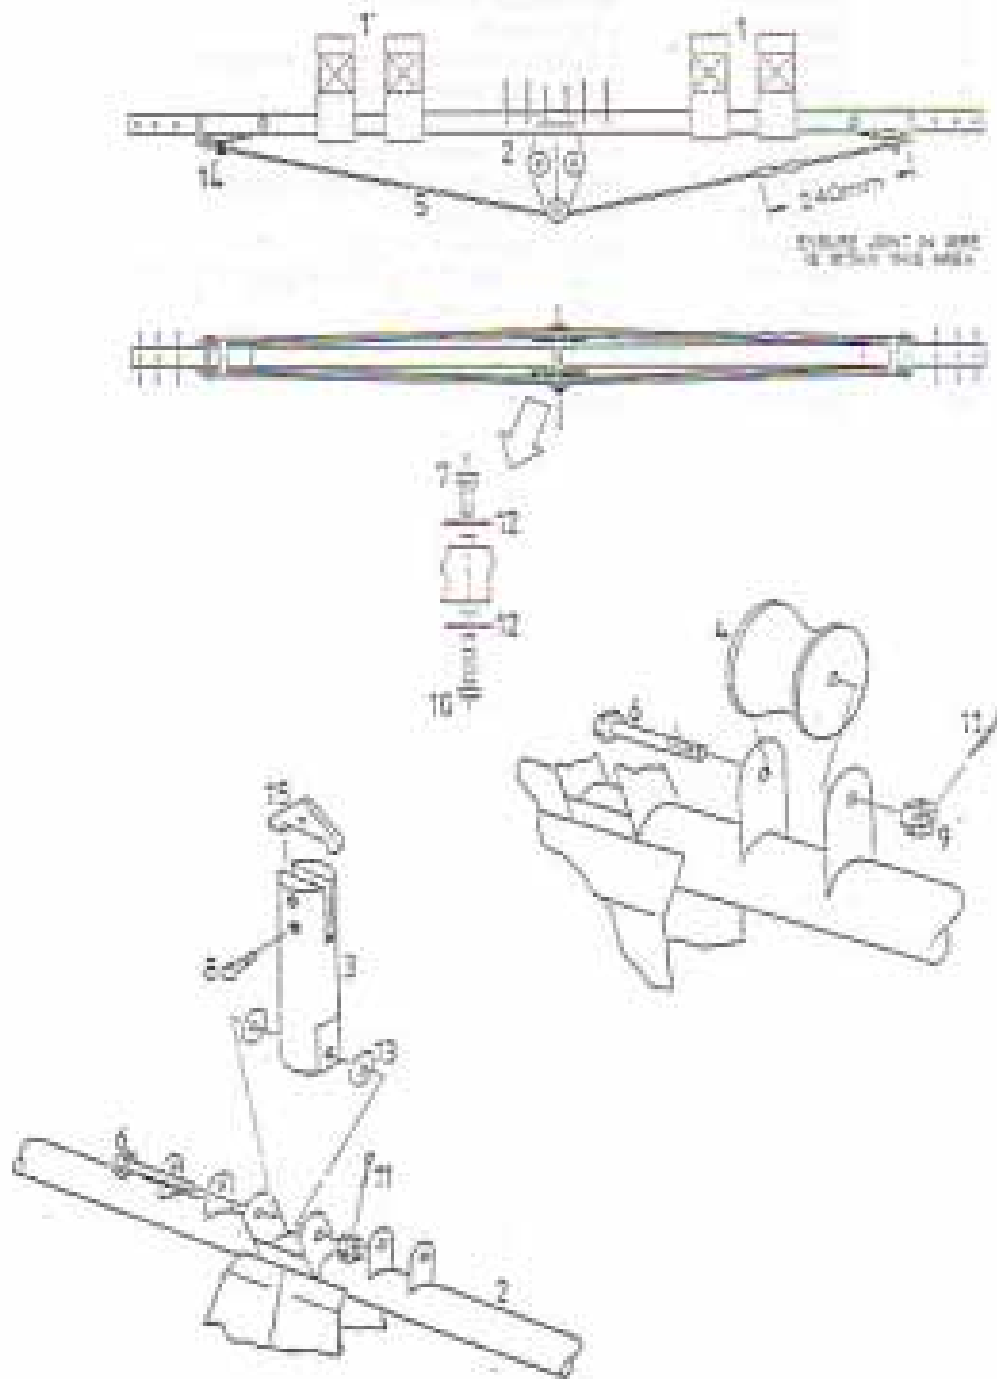

SUB-FIN ASSEMBLY

AILERON PULLEYS

ELEVATOR BRACKETS

TRIM WHEEL

TRAILING EDGE ROOT BRACKETS

FRONT COCKPIT BRACKETS

VIEW FROM
ABOVE REEL

LEADING EDGE ROOT BRACKETS

REAR COCKPIT BRACKETS

RELAY ARM

NOSE TUBE BRACKETS

MAIN AXIS ASSEMBLY

ENGINE BEARERS

UNDERCARRIAGE LEGS

FUSELAGE ASSEMBLY

SEATS

OPENING IN REAR ENCLOSURE

RUDDER CABLES

BASIC AIRCRAFT
(NO REAR ENCLOSURE)

STICK

SUSPENSION STOPS

REAR ENCLOSURE

DOTTED LINE REPRESENTS REAR ENCLOSURE COVER, ITEM 3

WHEELS/BRAKES