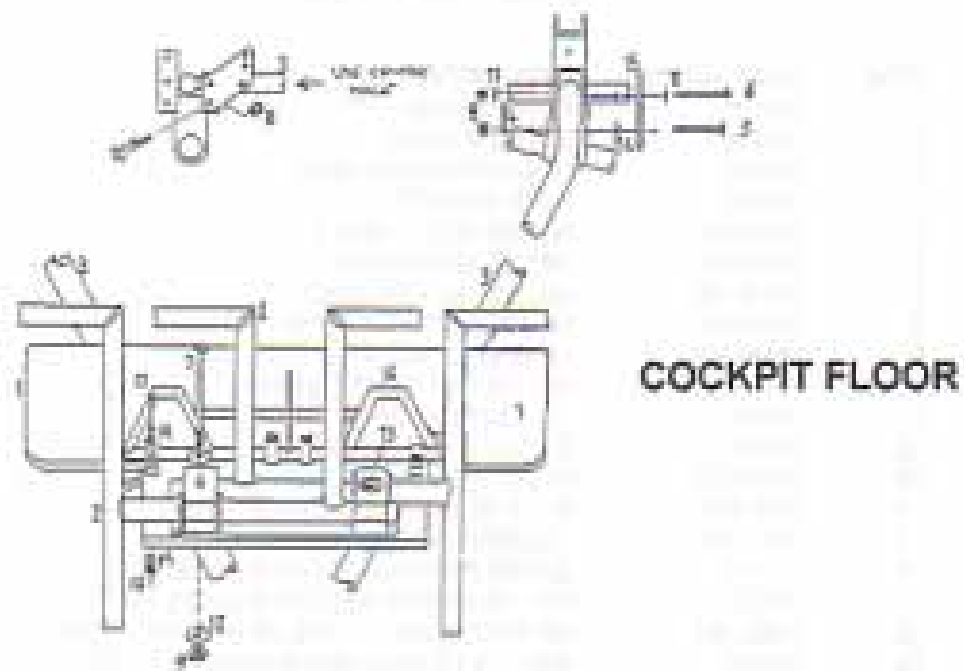

SUB-FIN ASSEMBLY

AILERON PULLEYS

ELEVATOR BRACKETS

TRIM WHEEL

TRAILING EDGE ROOT BRACKETS

FRONT COCKPIT BRACKETS

VIEW FROM
ABOVE REEL

LEADING EDGE ROOT BRACKETS

REAR COCKPIT BRACKETS

RELAY ARM

NOSE TUBE BRACKETS

MAIN AXIS ASSEMBLY

ENGINE BEARERS

UNDERCARRIAGE LEGS

FUSELAGE ASSEMBLY

SEATS