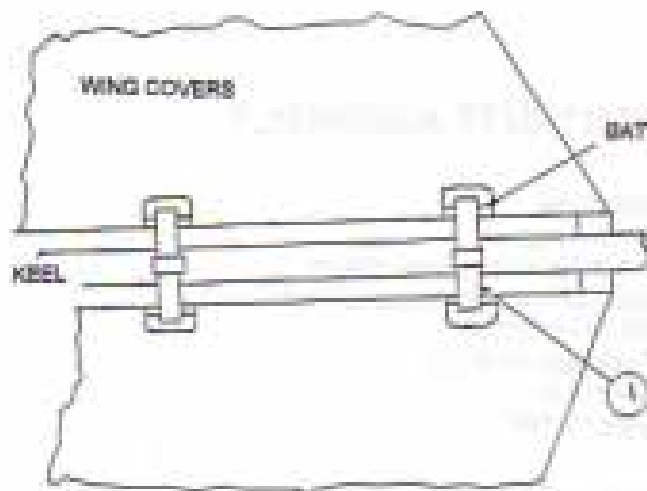

ANTI-BALANCE TAB

HORIZONTAL STABILISOR & ELEVATOR

LEADING EDGE ASSEMBLY

TRAILING EDGE ASSEMBLY

V-2200A 3008 (REV. 1)

COMPRESSION STRUTS ASSEMBLY

V-2200A 3008 (REV. 1)

WING STRUTS & AILERON

WING STRAPS
TOP VIEW

BATTENS

TOP SURFACE BATTENS

UNDERSURFACE BATTENS

582/503 ENGINE - ENGINE MOUNTING

582/503 ENGINE -

FUEL SYSTEM

CHOKE SYSTEM