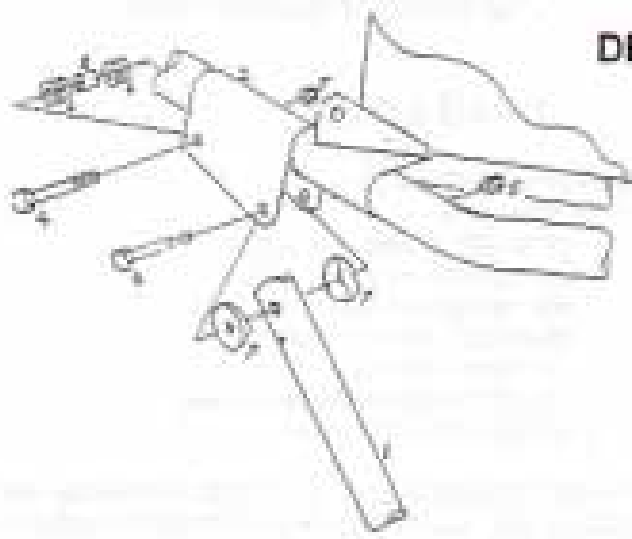

WHEELS/BRAKES

DRAG LINKS