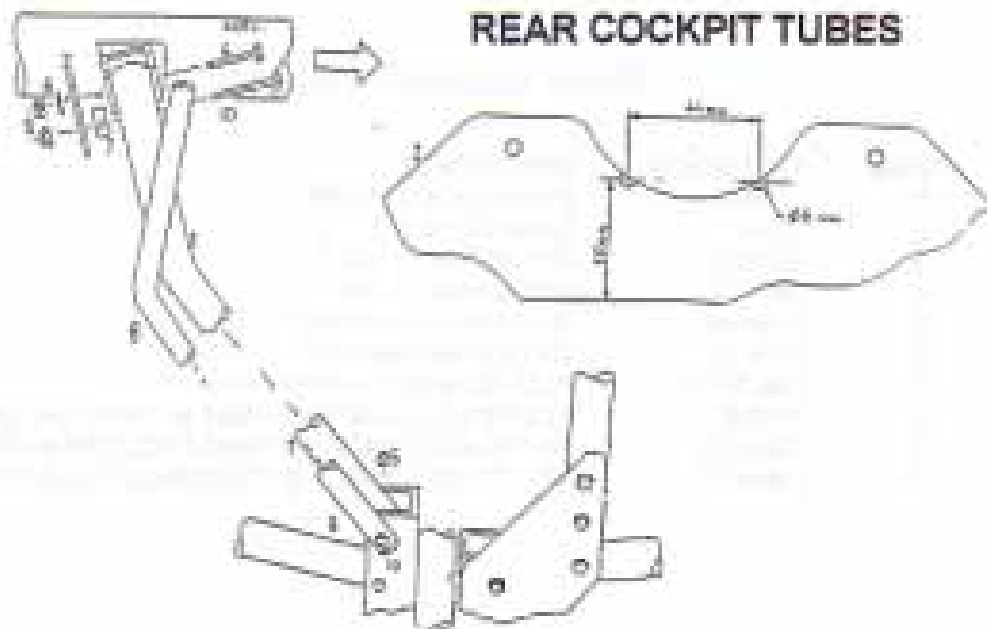

SUB-FIN ASSEMBLY

AILERON PULLEYS

ELEVATOR BRACKETS

TRIM WHEEL

TRAILING EDGE ROOT BRACKETS

FRONT COCKPIT BRACKETS

VIEW FROM
ABOVE REEL

LEADING EDGE ROOT BRACKETS

REAR COCKPIT BRACKETS

RELAY ARM

NOSE TUBE BRACKETS

MAIN AXIS ASSEMBLY

ENGINE BEARERS

UNDERCARRIAGE LEGS

FUSELAGE ASSEMBLY

SEATS

OPENING IN REAR ENCLOSURE

RUDDER CABLES

BASIC AIRCRAFT
(NO REAR ENCLOSURE)

STICK

SUSPENSION STOPS

REAR ENCLOSURE

DOTTED LINE REPRESENTS REAR ENCLOSURE COVER, ITEM 3

WHEELS/BRAKES