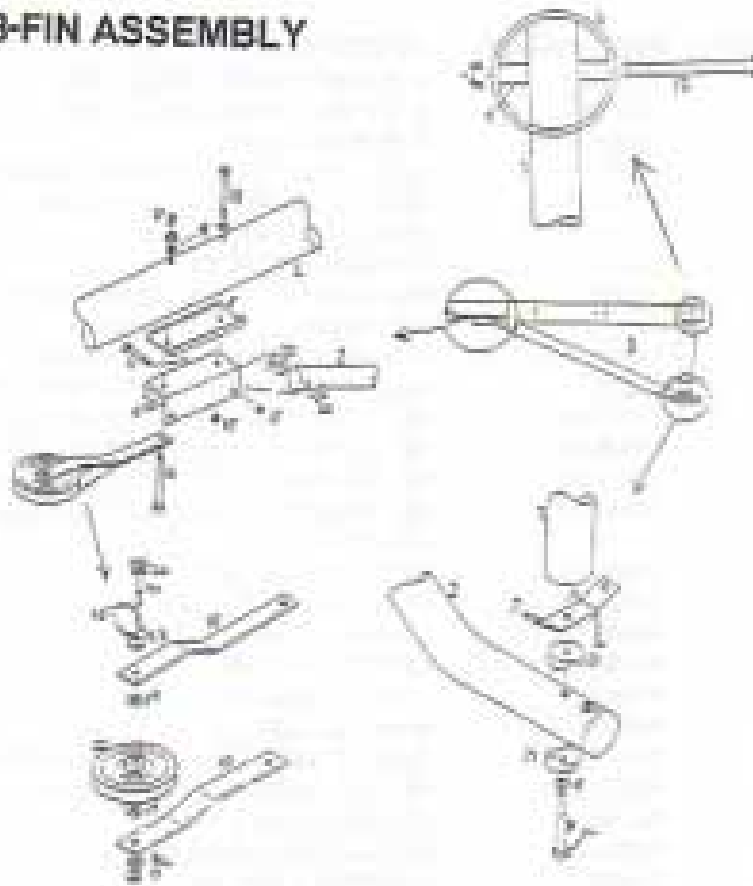

SUB-FIN ASSEMBLY

AILERON PULLEYS

ELEVATOR BRACKETS

TRIM WHEEL

TRAILING EDGE ROOT BRACKETS

FRONT COCKPIT BRACKETS

VIEW FROM
ABOVE REEL

LEADING EDGE ROOT BRACKETS

REAR COCKPIT BRACKETS

RELAY ARM

NOSE TUBE BRACKETS

MAIN AXIS ASSEMBLY

ENGINE BEARERS

UNDERCARRIAGE LEGS

FUSELAGE ASSEMBLY

SEATS