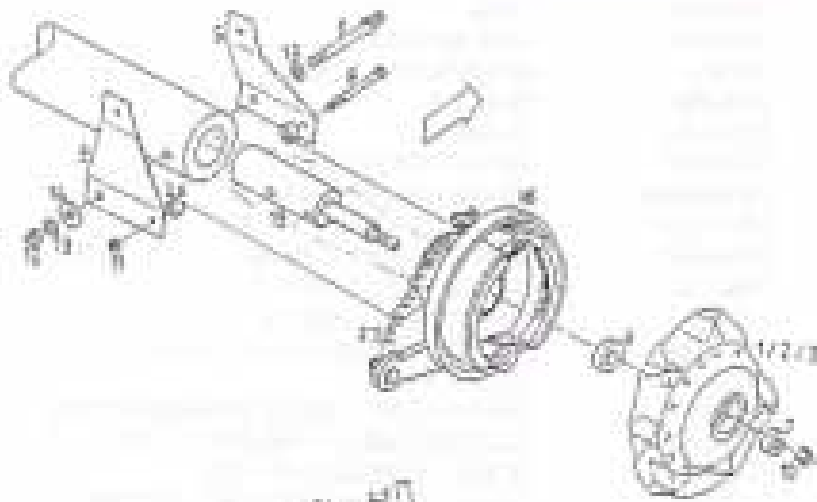

WHEELS/BRAKES