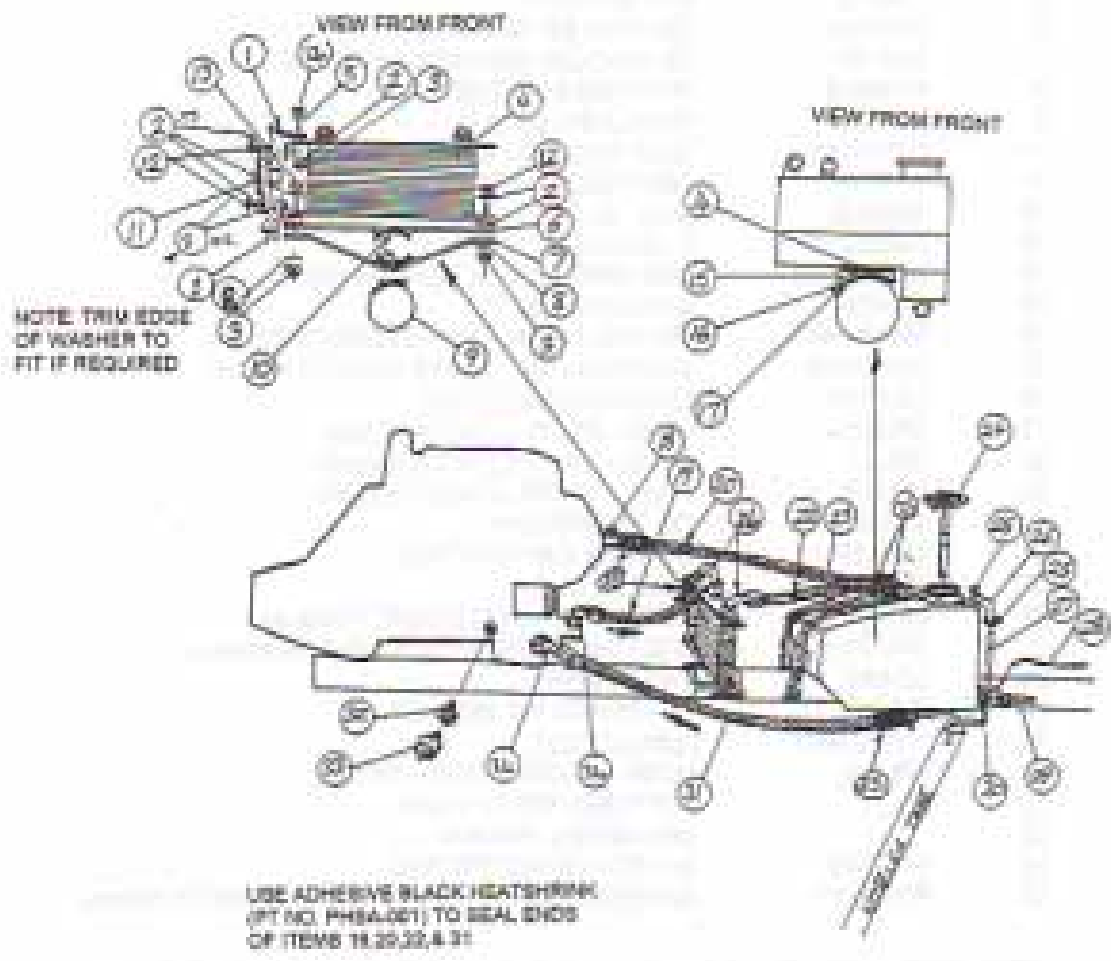

ANTI-BALANCE TAB

HORIZONTAL STABILISOR & ELEVATOR

LEADING EDGE ASSEMBLY

TRAILING EDGE ASSEMBLY

V-2200A 3008 (REV. 1)

COMPRESSION STRUTS ASSEMBLY

V-2200A 3008 (REV. 1)

WING STRUTS & AILERON

WING STRAPS
TOP VIEW

BATTENS

TOP SURFACE BATTENS

UNDERSURFACE BATTENS

582/503 ENGINE - ENGINE MOUNTING

582/503 ENGINE -

FUEL SYSTEM

CHOKE SYSTEM

THROTTLE CABLES

HKS ENGINE -

ENGINE MOUNTING

THROTTLE & CHOKE ASSEMBLY

HKS ENGINE - FUEL SYSTEM

HKS ENGINE - OIL SYSTEM

HKS ENGINE - POWER & IGNITION WIRING

HKS ENGINE - DASHBOARD/WIRING DIAGRAMS