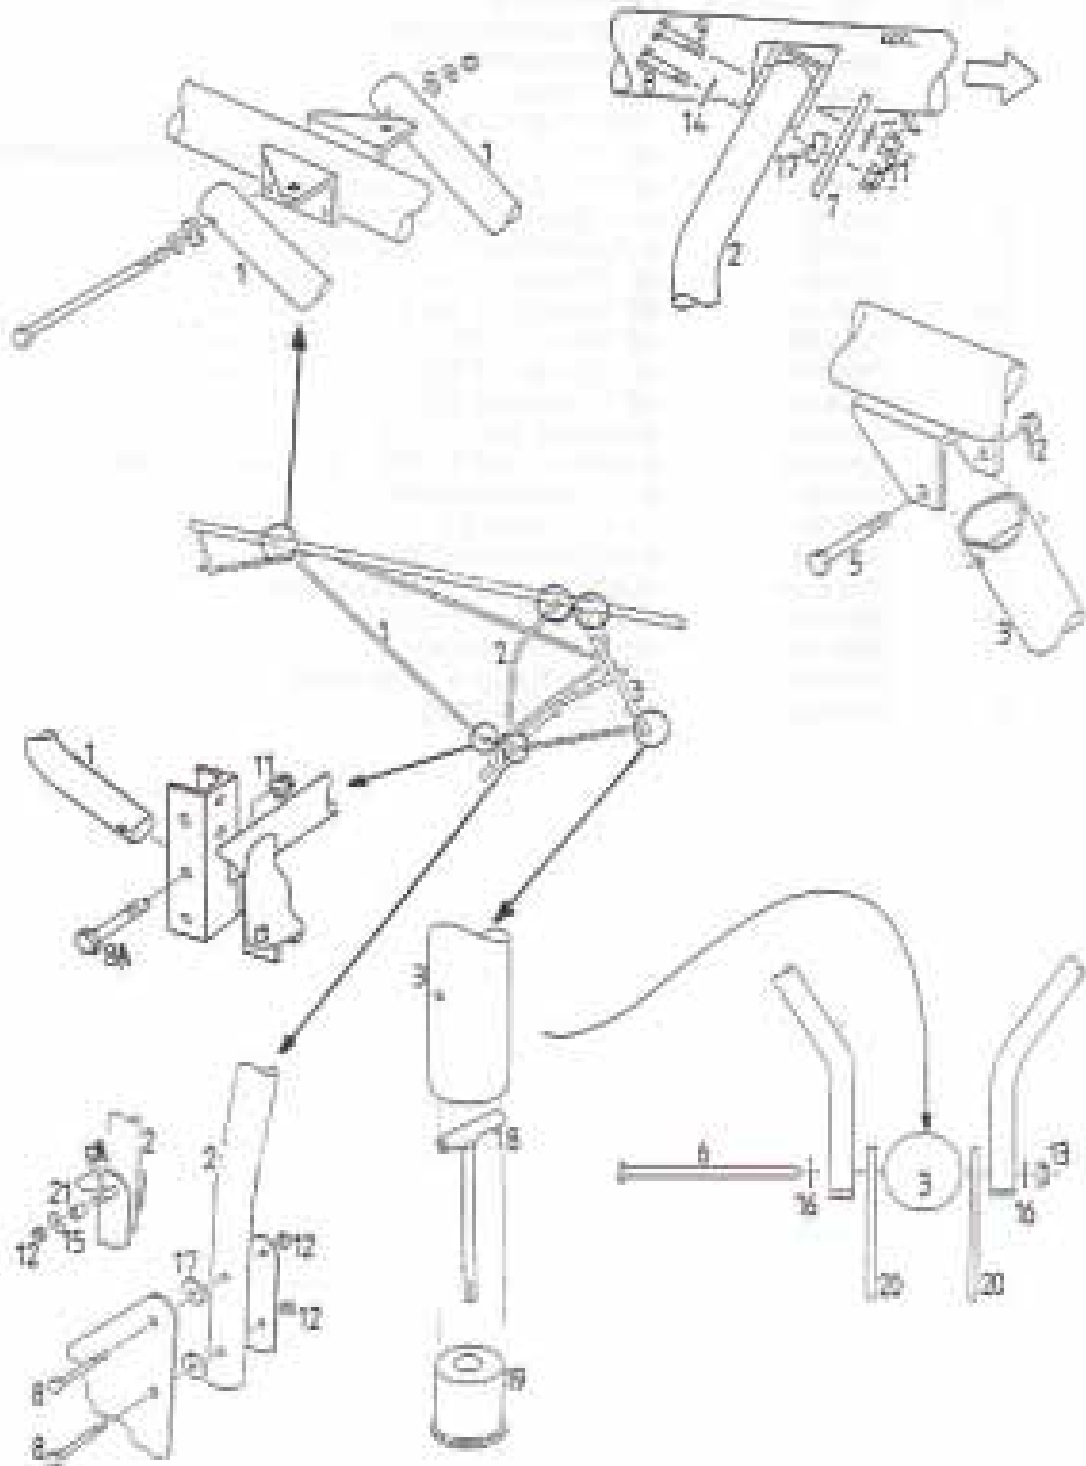

SUB-FIN ASSEMBLY

AILERON PULLEYS

ELEVATOR BRACKETS

TRIM WHEEL

TRAILING EDGE ROOT BRACKETS

FRONT COCKPIT BRACKETS

VIEW FROM
ABOVE REEL

LEADING EDGE ROOT BRACKETS

REAR COCKPIT BRACKETS

RELAY ARM

NOSE TUBE BRACKETS

MAIN AXIS ASSEMBLY

ENGINE BEARERS

UNDERCARRIAGE LEGS

FUSELAGE ASSEMBLY

SEATS

OPENING IN REAR ENCLOSURE

RUDDER CABLES

BASIC AIRCRAFT
(NO REAR ENCLOSURE)

STICK

SUSPENSION STOPS

REAR ENCLOSURE

DOTTED LINE REPRESENTS REAR ENCLOSURE COVER, ITEM 3

WHEELS/BRAKES