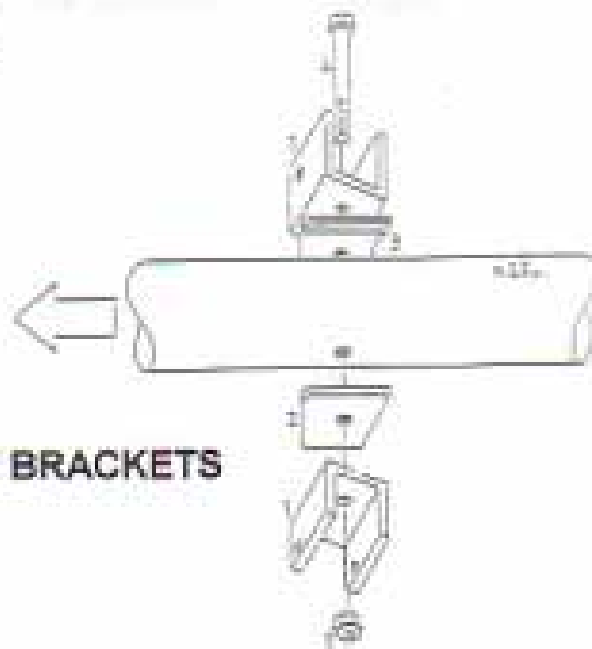

SUB-FIN ASSEMBLY

AILERON PULLEYS

ELEVATOR BRACKETS

TRIM WHEEL

TRAILING EDGE ROOT BRACKETS

FRONT COCKPIT BRACKETS

VIEW FROM
ABOVE REEL

LEADING EDGE ROOT BRACKETS

REAR COCKPIT BRACKETS

RELAY ARM

NOSE TUBE BRACKETS

MAIN AXIS ASSEMBLY

ENGINE BEARERS

UNDERCARRIAGE LEGS

FUSELAGE ASSEMBLY

SEATS