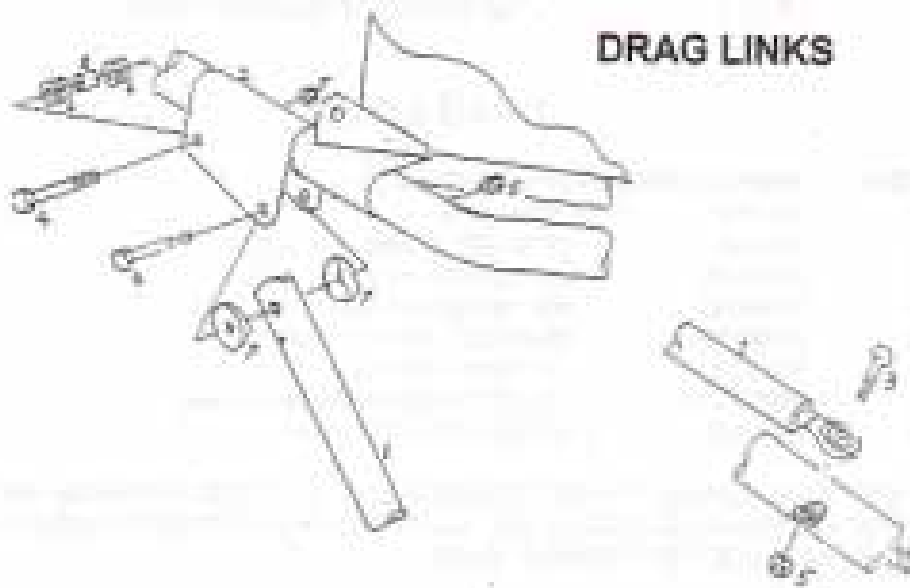

WHEELS/BRAKES

DRAG LINKS