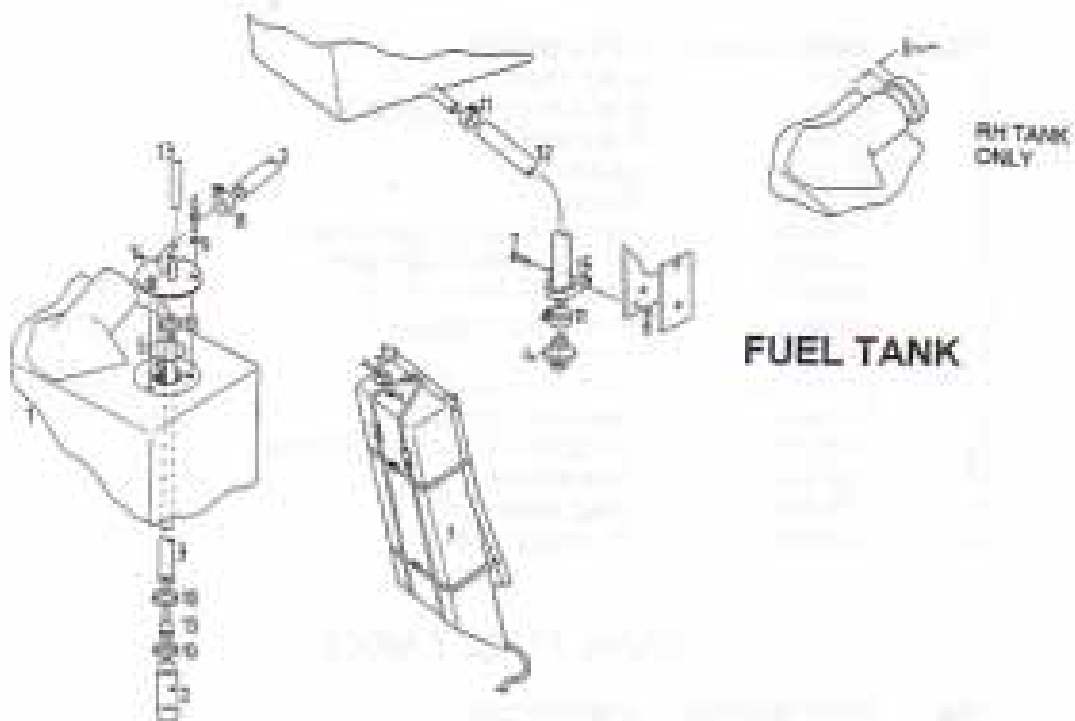

SUB-FIN ASSEMBLY

AILERON PULLEYS

ELEVATOR BRACKETS

TRIM WHEEL

TRAILING EDGE ROOT BRACKETS

FRONT COCKPIT BRACKETS

VIEW FROM
ABOVE REEL

LEADING EDGE ROOT BRACKETS

REAR COCKPIT BRACKETS

RELAY ARM

NOSE TUBE BRACKETS

MAIN AXIS ASSEMBLY

ENGINE BEARERS

UNDERCARRIAGE LEGS

FUSELAGE ASSEMBLY

SEATS