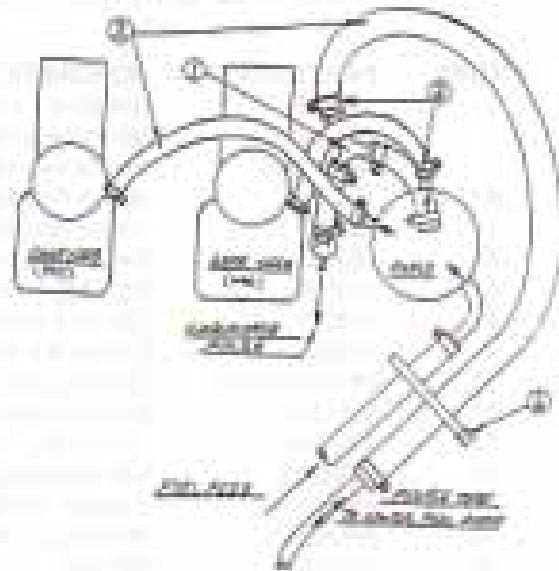

ANTI-BALANCE TAB

HORIZONTAL STABILISOR & ELEVATOR

LEADING EDGE ASSEMBLY

TRAILING EDGE ASSEMBLY

V-2200A 3008 (REV. 1)

COMPRESSION STRUTS ASSEMBLY

V-2200A 3008 (REV. 1)

WING STRUTS & AILERON

WING STRAPS
TOP VIEW

BATTENS

TOP SURFACE BATTENS

UNDERSURFACE BATTENS

582/503 ENGINE - ENGINE MOUNTING

582/503 ENGINE -

FUEL SYSTEM

CHOKE SYSTEM

THROTTLE CABLES

HKS ENGINE -

ENGINE MOUNTING

THROTTLE & CHOKE ASSEMBLY

HKS ENGINE - FUEL SYSTEM

HKS ENGINE - OIL SYSTEM

HKS ENGINE - POWER & IGNITION WIRING

HKS ENGINE - DASHBOARD/WIRING DIAGRAMS