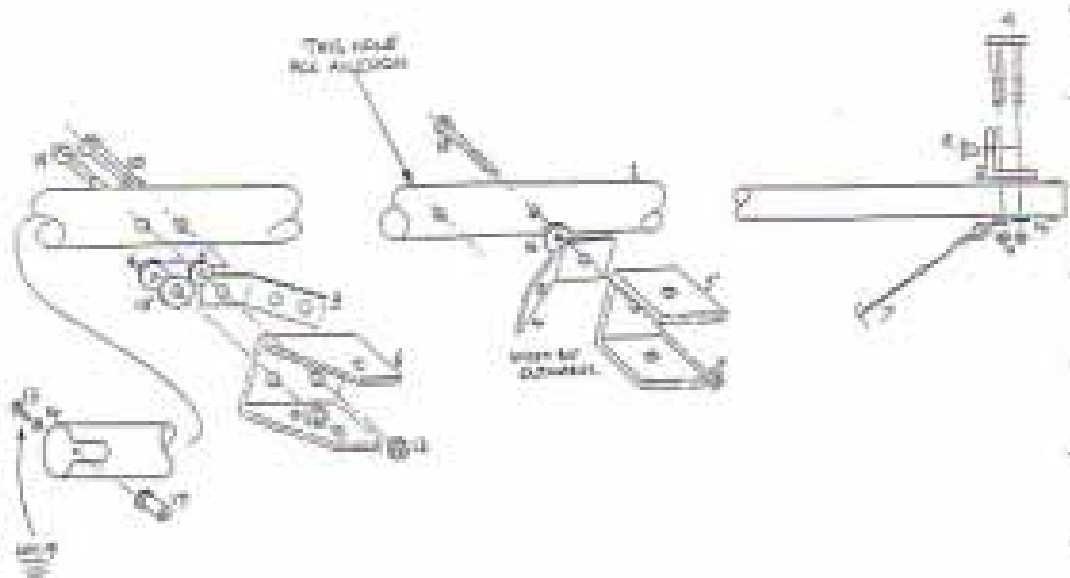

ANTI-BALANCE TAB

HORIZONTAL STABILISOR & ELEVATOR

LEADING EDGE ASSEMBLY

TRAILING EDGE ASSEMBLY

V-2200A 3008 (REV. 1)

COMPRESSION STRUTS ASSEMBLY

V-2200A 3008 (REV. 1)

WING STRUTS & AILERON

WING STRAPS
TOP VIEW

BATTENS

TOP SURFACE BATTENS

UNDERSURFACE BATTENS

582/503 ENGINE - ENGINE MOUNTING

582/503 ENGINE -

FUEL SYSTEM

CHOKE SYSTEM