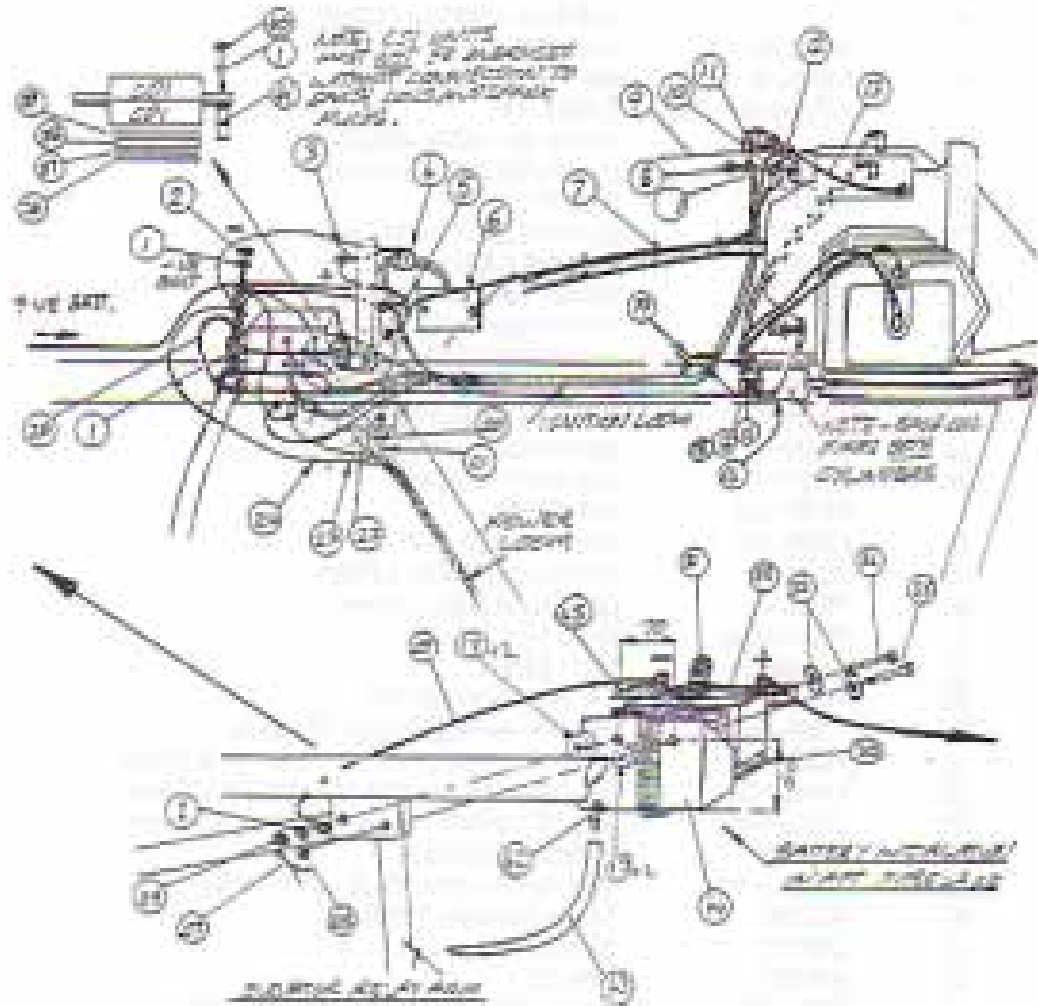

ANTI-BALANCE TAB

HORIZONTAL STABILISOR & ELEVATOR

LEADING EDGE ASSEMBLY

TRAILING EDGE ASSEMBLY

V-2200A 3008 (REV. 1)

COMPRESSION STRUTS ASSEMBLY

V-2200A 3008 (REV. 1)

WING STRUTS & AILERON

WING STRAPS
TOP VIEW

BATTENS

TOP SURFACE BATTENS

UNDERSURFACE BATTENS

582/503 ENGINE - ENGINE MOUNTING

582/503 ENGINE -

FUEL SYSTEM

CHOKE SYSTEM

THROTTLE CABLES

HKS ENGINE -

ENGINE MOUNTING

THROTTLE & CHOKE ASSEMBLY

HKS ENGINE - FUEL SYSTEM

HKS ENGINE - OIL SYSTEM

HKS ENGINE - POWER & IGNITION WIRING

HKS ENGINE - DASHBOARD/WIRING DIAGRAMS