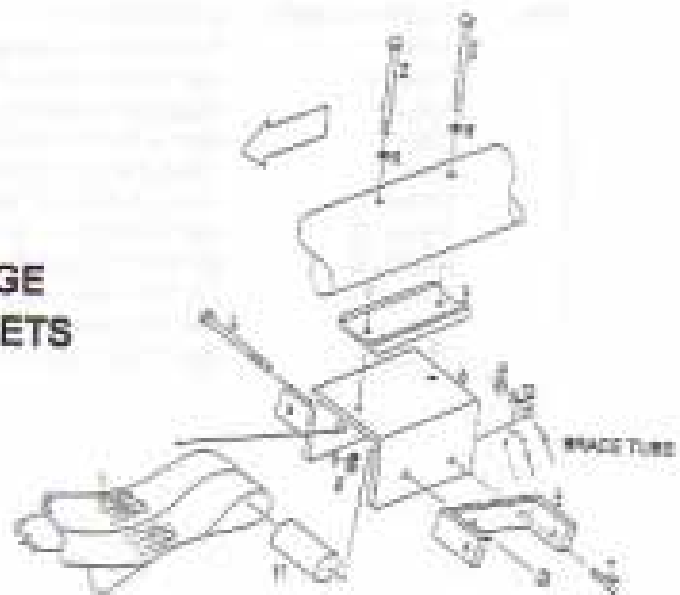

SUB-FIN ASSEMBLY

AILERON PULLEYS

ELEVATOR BRACKETS

TRIM WHEEL

TRAILING EDGE ROOT BRACKETS

FRONT COCKPIT BRACKETS

VIEW FROM
ABOVE REEL

LEADING EDGE ROOT BRACKETS

REAR COCKPIT BRACKETS

RELAY ARM

NOSE TUBE BRACKETS

MAIN AXIS ASSEMBLY

ENGINE BEARERS

UNDERCARRIAGE LEGS

FUSELAGE ASSEMBLY

SEATS