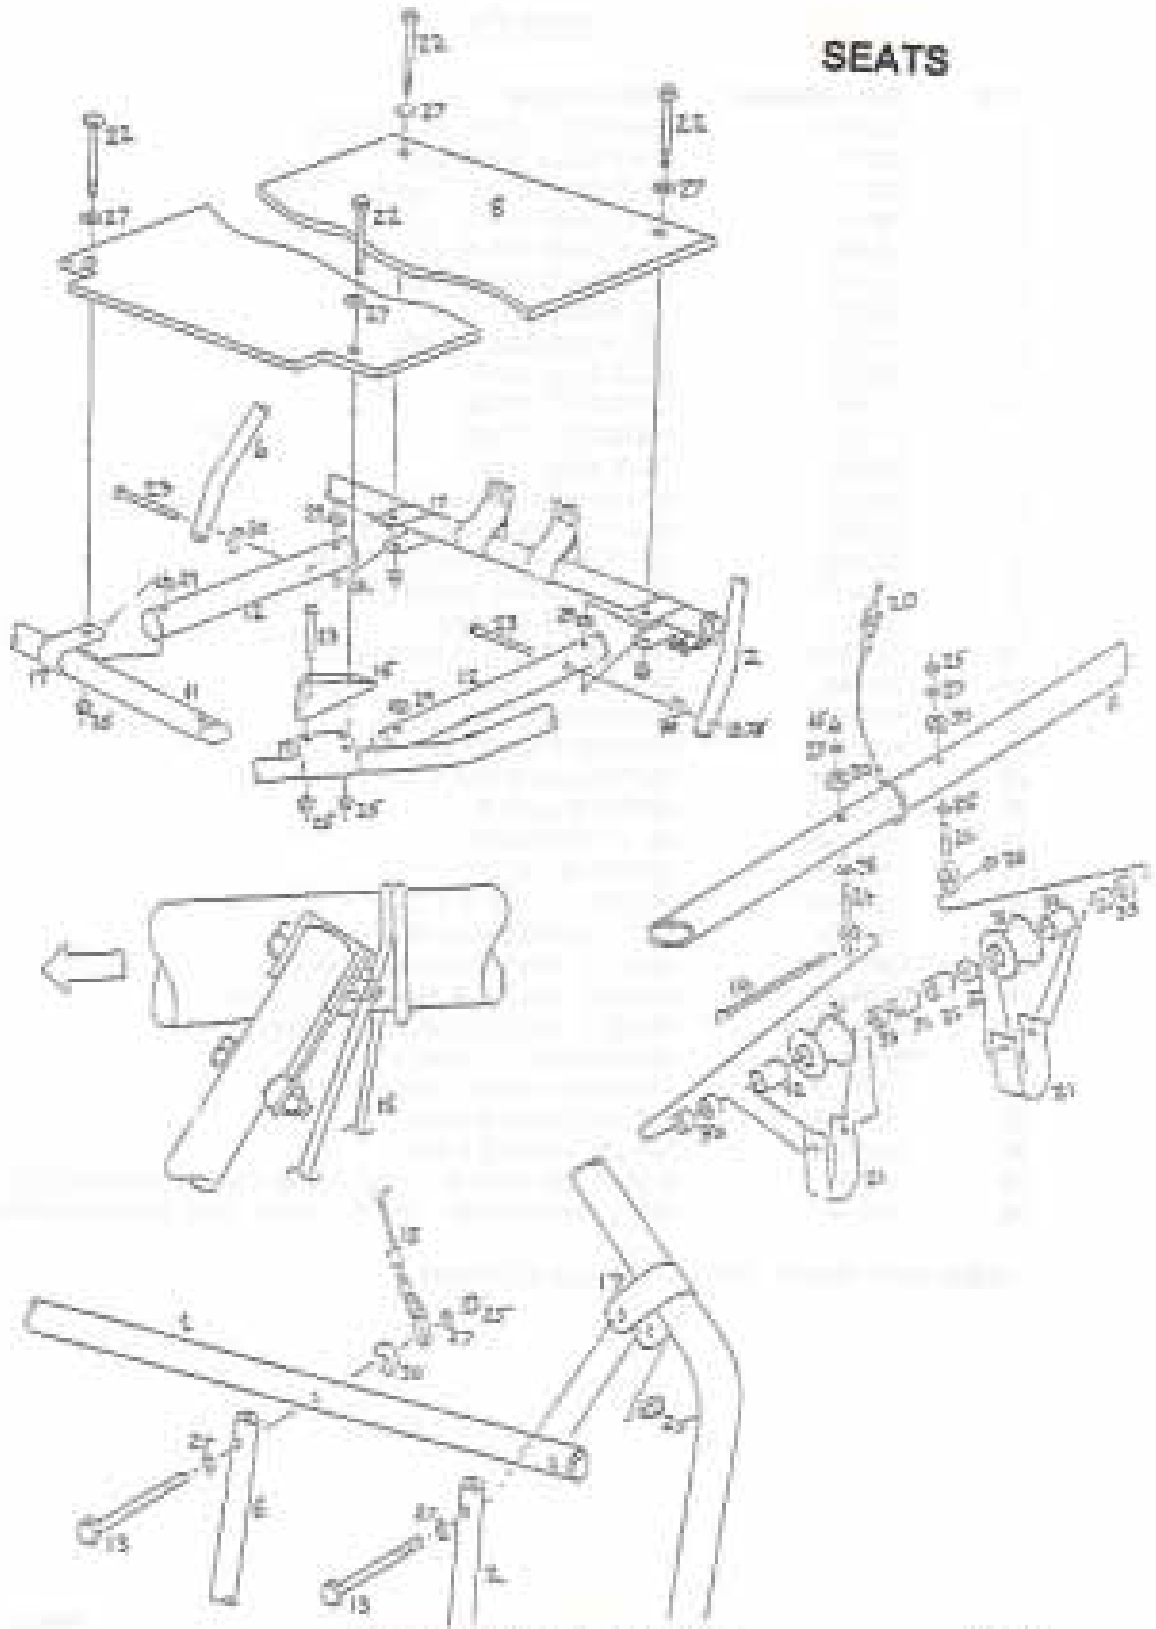

SUB-FIN ASSEMBLY

AILERON PULLEYS

ELEVATOR BRACKETS

TRIM WHEEL

TRAILING EDGE ROOT BRACKETS

FRONT COCKPIT BRACKETS

VIEW FROM
ABOVE REEL

LEADING EDGE ROOT BRACKETS

REAR COCKPIT BRACKETS

RELAY ARM

NOSE TUBE BRACKETS

MAIN AXIS ASSEMBLY

ENGINE BEARERS

UNDERCARRIAGE LEGS

FUSELAGE ASSEMBLY

SEATS