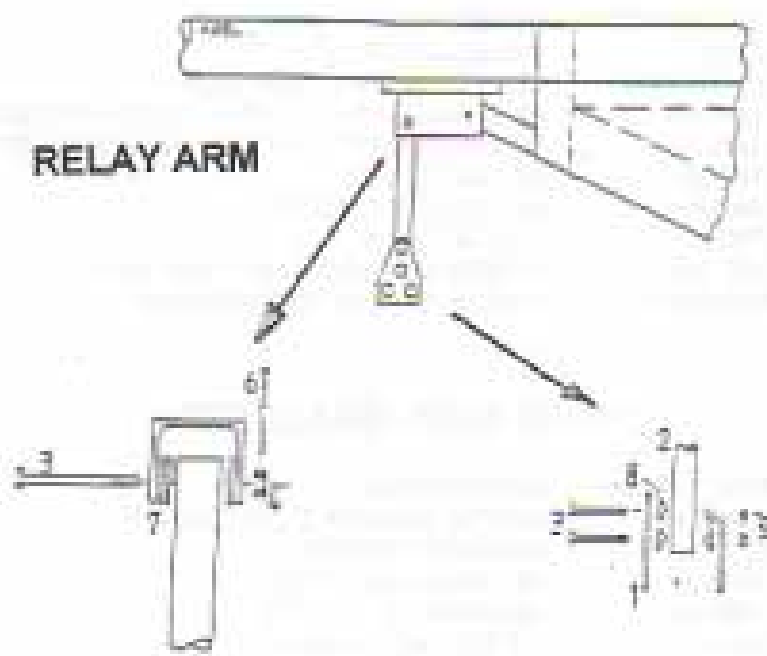

SUB-FIN ASSEMBLY

AILERON PULLEYS

ELEVATOR BRACKETS

TRIM WHEEL

TRAILING EDGE ROOT BRACKETS

FRONT COCKPIT BRACKETS

VIEW FROM
ABOVE REEL

LEADING EDGE ROOT BRACKETS

REAR COCKPIT BRACKETS

RELAY ARM

NOSE TUBE BRACKETS

MAIN AXIS ASSEMBLY

ENGINE BEARERS

UNDERCARRIAGE LEGS

FUSELAGE ASSEMBLY

SEATS