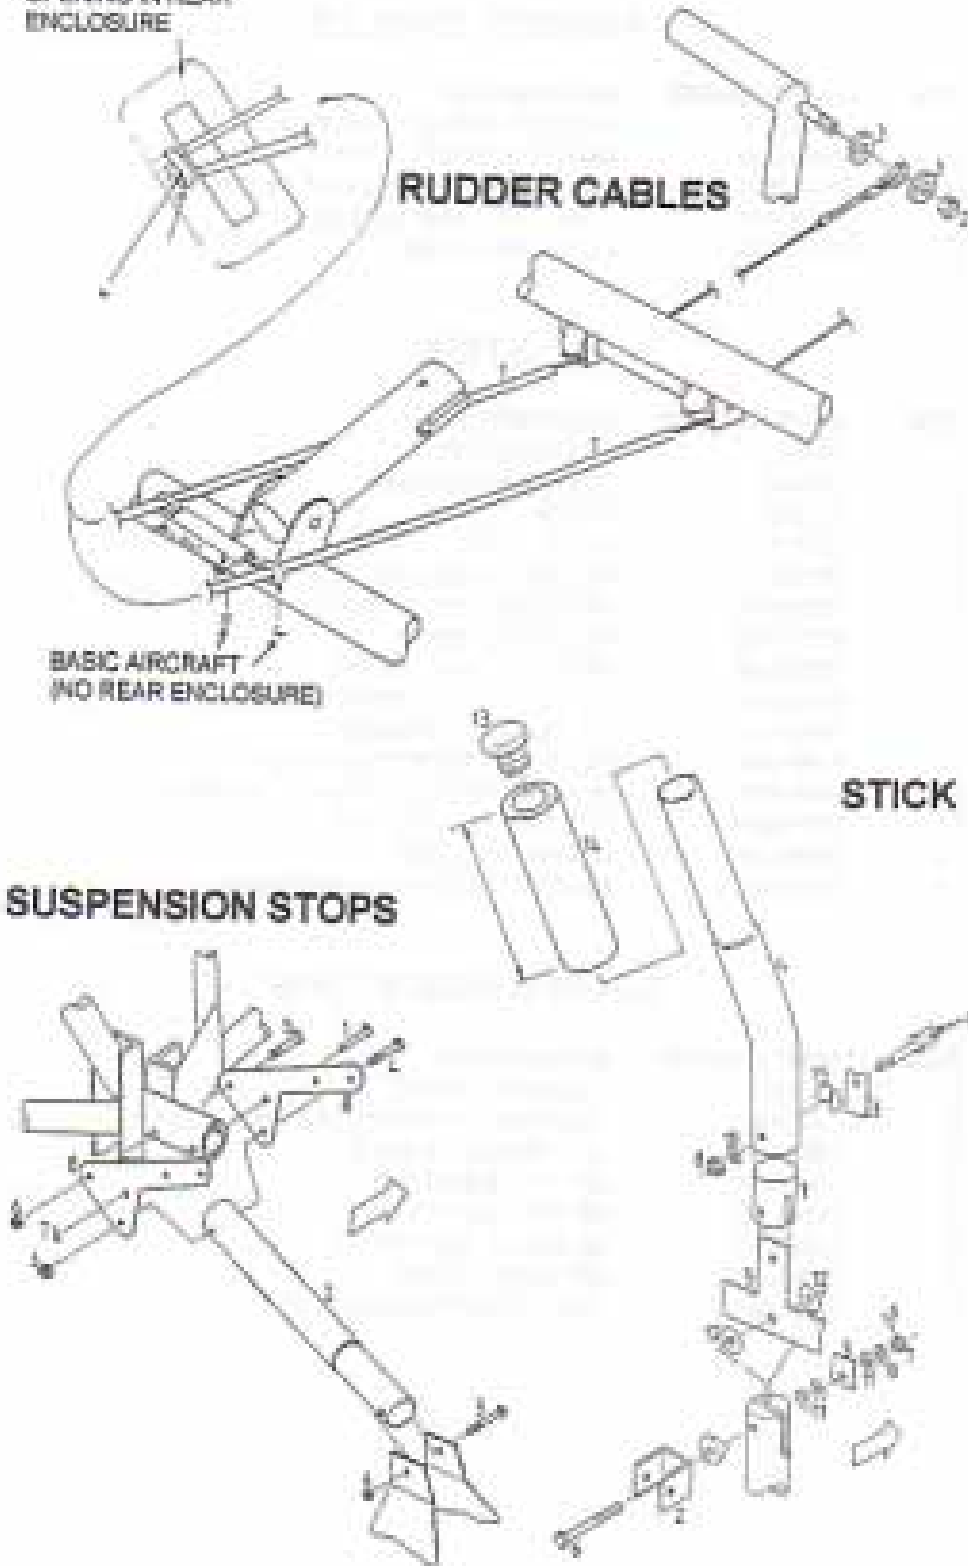

OPENING IN REAR ENCLOSURE

RUDDER CABLES

BASIC AIRCRAFT
(NO REAR ENCLOSURE)

STICK

SUSPENSION STOPS