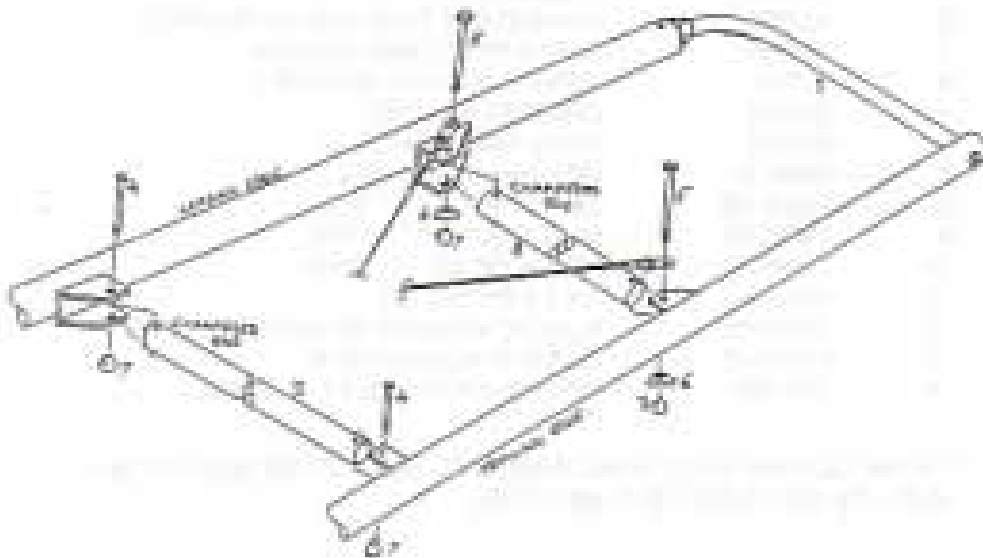

ANTI-BALANCE TAB

HORIZONTAL STABILISOR & ELEVATOR

LEADING EDGE ASSEMBLY

TRAILING EDGE ASSEMBLY

V-2200A 3008 (REV. 1)

COMPRESSION STRUTS ASSEMBLY

V-2200A 3008 (REV. 1)

WING STRUTS & AILERON

WING STRAPS
TOP VIEW

BATTENS

TOP SURFACE BATTENS

UNDERSURFACE BATTENS

582/503 ENGINE - ENGINE MOUNTING

582/503 ENGINE -

FUEL SYSTEM

CHOKE SYSTEM