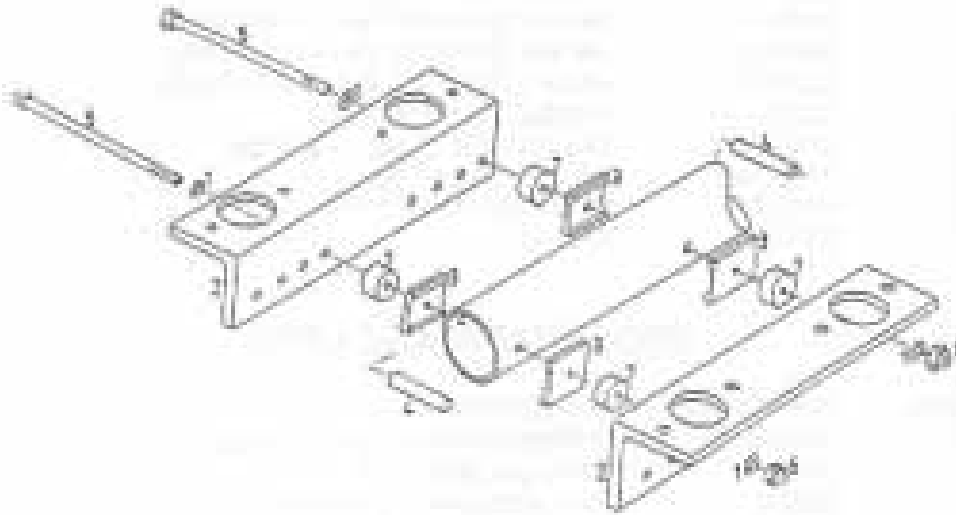

SUB-FIN ASSEMBLY

AILERON PULLEYS

ELEVATOR BRACKETS

TRIM WHEEL

TRAILING EDGE ROOT BRACKETS

FRONT COCKPIT BRACKETS

VIEW FROM
ABOVE REEL

LEADING EDGE ROOT BRACKETS

REAR COCKPIT BRACKETS

RELAY ARM

NOSE TUBE BRACKETS

MAIN AXIS ASSEMBLY

ENGINE BEARERS

UNDERCARRIAGE LEGS

FUSELAGE ASSEMBLY

SEATS

OPENING IN REAR ENCLOSURE

RUDDER CABLES

BASIC AIRCRAFT
(NO REAR ENCLOSURE)

STICK

SUSPENSION STOPS

REAR ENCLOSURE

DOTTED LINE REPRESENTS REAR ENCLOSURE COVER, ITEM 3

WHEELS/BRAKES