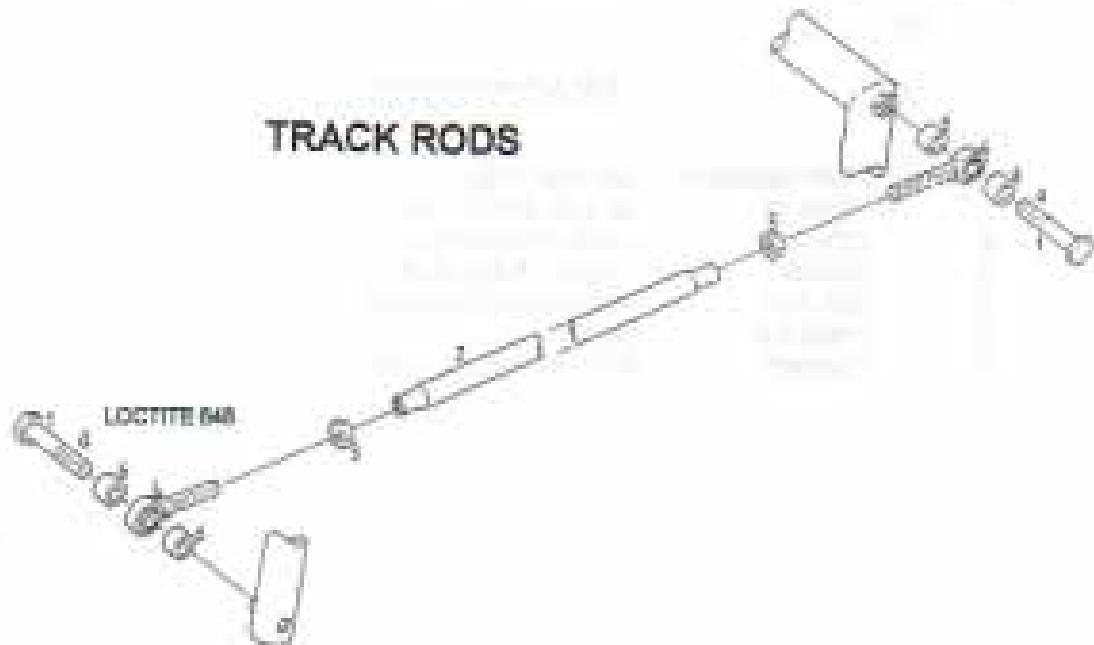

OPENING IN REAR ENCLOSURE

RUDDER CABLES

BASIC AIRCRAFT
(NO REAR ENCLOSURE)

STICK

SUSPENSION STOPS

REAR ENCLOSURE

DOTTED LINE REPRESENTS REAR ENCLOSURE COVER, ITEM 3

WHEELS/BRAKES

DRAG LINKS

WHEELS/BRAKES

DRAG LINKS

POD/FOOTREST TUBE

FRONT FORKS

TRACK RODS

FUEL FILLER

RUDDER & CABLES