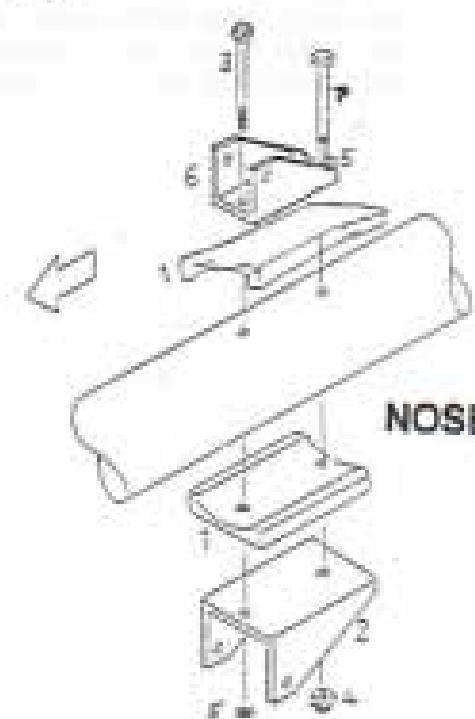

SUB-FIN ASSEMBLY

AILERON PULLEYS

ELEVATOR BRACKETS

TRIM WHEEL

TRAILING EDGE ROOT BRACKETS

FRONT COCKPIT BRACKETS

VIEW FROM
ABOVE REEL

LEADING EDGE ROOT BRACKETS

REAR COCKPIT BRACKETS

RELAY ARM

NOSE TUBE BRACKETS

MAIN AXIS ASSEMBLY

ENGINE BEARERS

UNDERCARRIAGE LEGS

FUSELAGE ASSEMBLY

SEATS

OPENING IN REAR ENCLOSURE

RUDDER CABLES

BASIC AIRCRAFT
(NO REAR ENCLOSURE)

STICK

SUSPENSION STOPS

REAR ENCLOSURE

DOTTED LINE REPRESENTS REAR ENCLOSURE COVER, ITEM 3

WHEELS/BRAKES