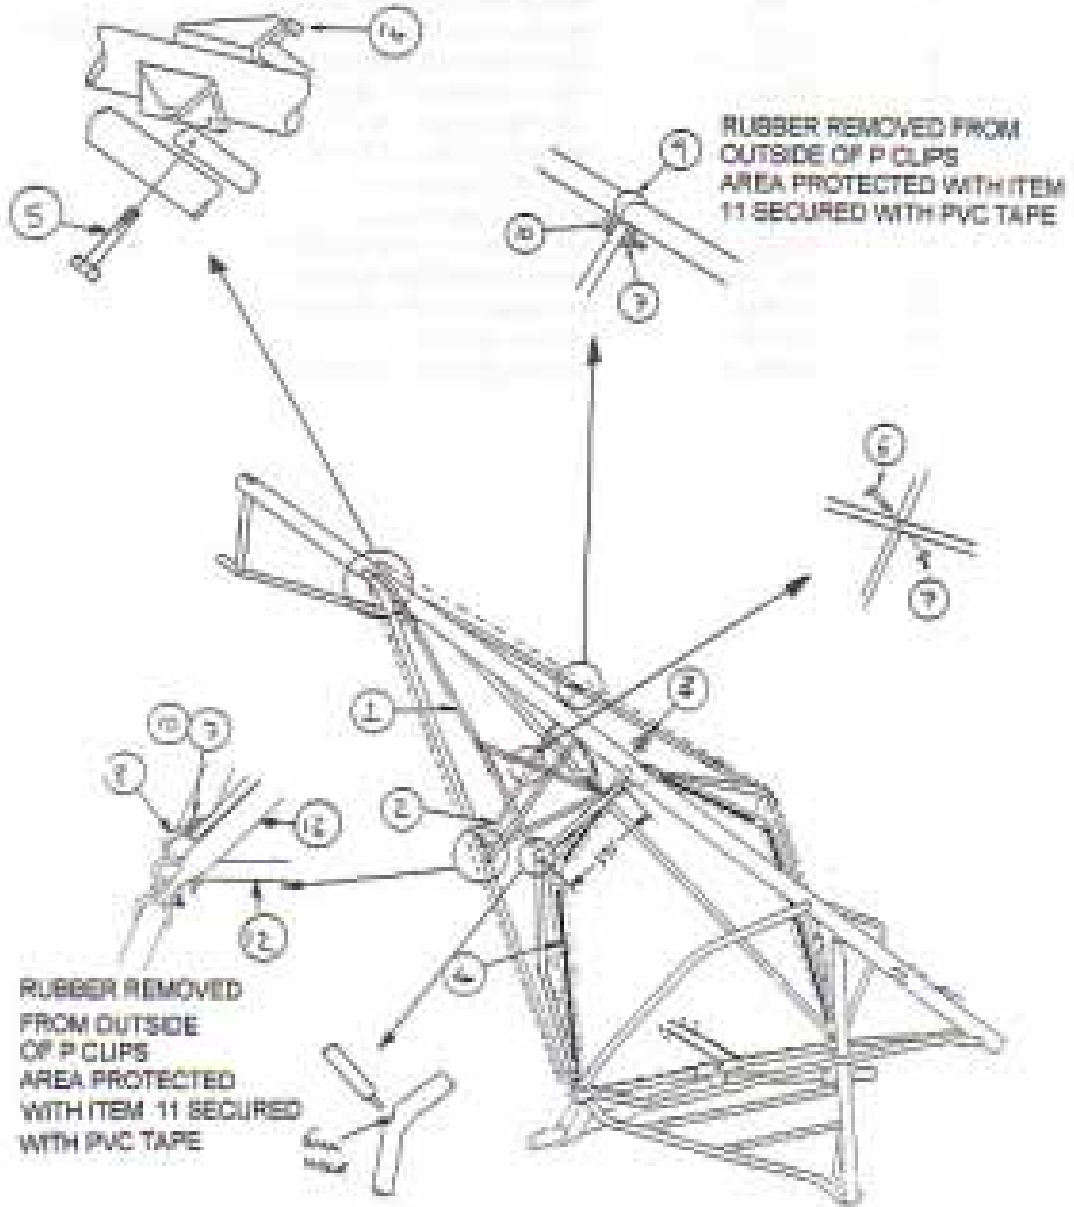

REAR COCKPIT BRACKETS

RELAY ARM

NOSE TUBE BRACKETS

MAIN AXIS ASSEMBLY

ENGINE BEARERS

UNDERCARRIAGE LEGS

FUSELAGE ASSEMBLY

SEATS

OPENING IN REAR ENCLOSURE

RUDDER CABLES

BASIC AIRCRAFT
(NO REAR ENCLOSURE)

STICK

SUSPENSION STOPS

REAR ENCLOSURE

DOTTED LINE REPRESENTS REAR ENCLOSURE COVER, ITEM 3

WHEELS/BRAKES