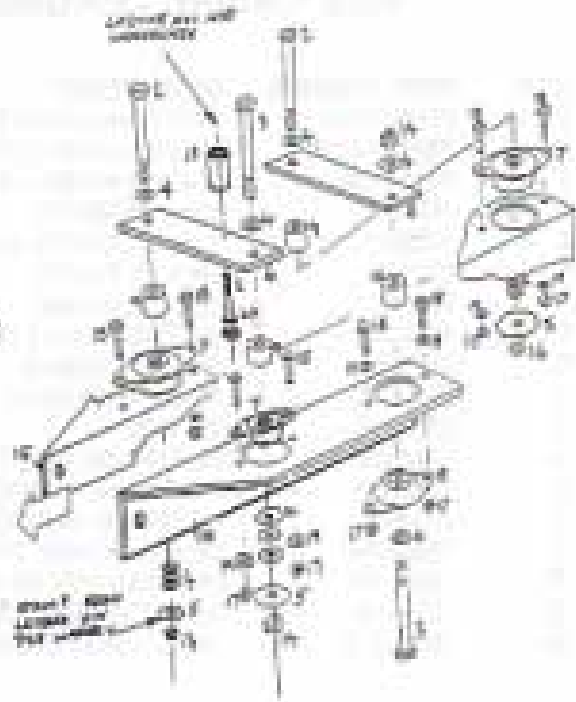

ANTI-BALANCE TAB

HORIZONTAL STABILISOR & ELEVATOR

LEADING EDGE ASSEMBLY

TRAILING EDGE ASSEMBLY

V-2200A 3008 (REV. 1)

COMPRESSION STRUTS ASSEMBLY

V-2200A 3008 (REV. 1)

WING STRUTS & AILERON

WING STRAPS
TOP VIEW

BATTENS

TOP SURFACE BATTENS

UNDERSURFACE BATTENS

582/503 ENGINE - ENGINE MOUNTING

582/503 ENGINE -

FUEL SYSTEM

CHOKE SYSTEM

THROTTLE CABLES

HKS ENGINE -

ENGINE MOUNTING

THROTTLE & CHOKE ASSEMBLY

HKS ENGINE - FUEL SYSTEM

HKS ENGINE - OIL SYSTEM

HKS ENGINE - POWER & IGNITION WIRING

HKS ENGINE - DASHBOARD/WIRING DIAGRAMS