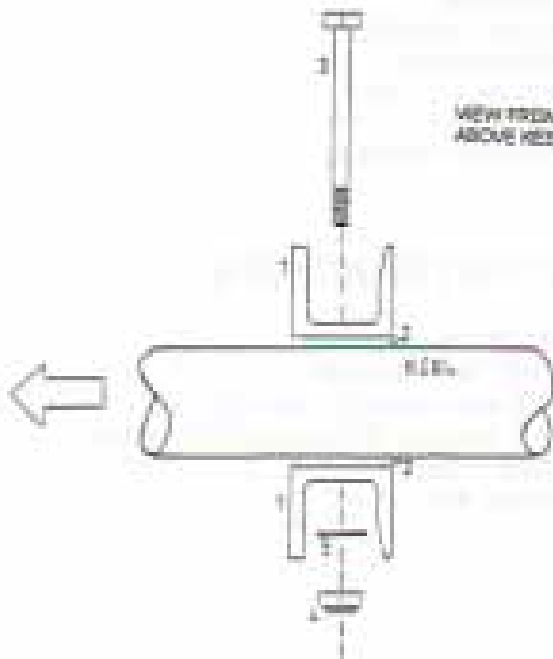

SUB-FIN ASSEMBLY

AILERON PULLEYS

ELEVATOR BRACKETS

TRIM WHEEL

TRAILING EDGE ROOT BRACKETS

FRONT COCKPIT BRACKETS

VIEW FROM
ABOVE REEL

LEADING EDGE ROOT BRACKETS

REAR COCKPIT BRACKETS

RELAY ARM

NOSE TUBE BRACKETS

MAIN AXIS ASSEMBLY

ENGINE BEARERS

UNDERCARRIAGE LEGS

FUSELAGE ASSEMBLY

SEATS

OPENING IN REAR ENCLOSURE

RUDDER CABLES

BASIC AIRCRAFT
(NO REAR ENCLOSURE)

STICK

SUSPENSION STOPS

REAR ENCLOSURE

DOTTED LINE REPRESENTS REAR ENCLOSURE COVER, ITEM 3

WHEELS/BRAKES