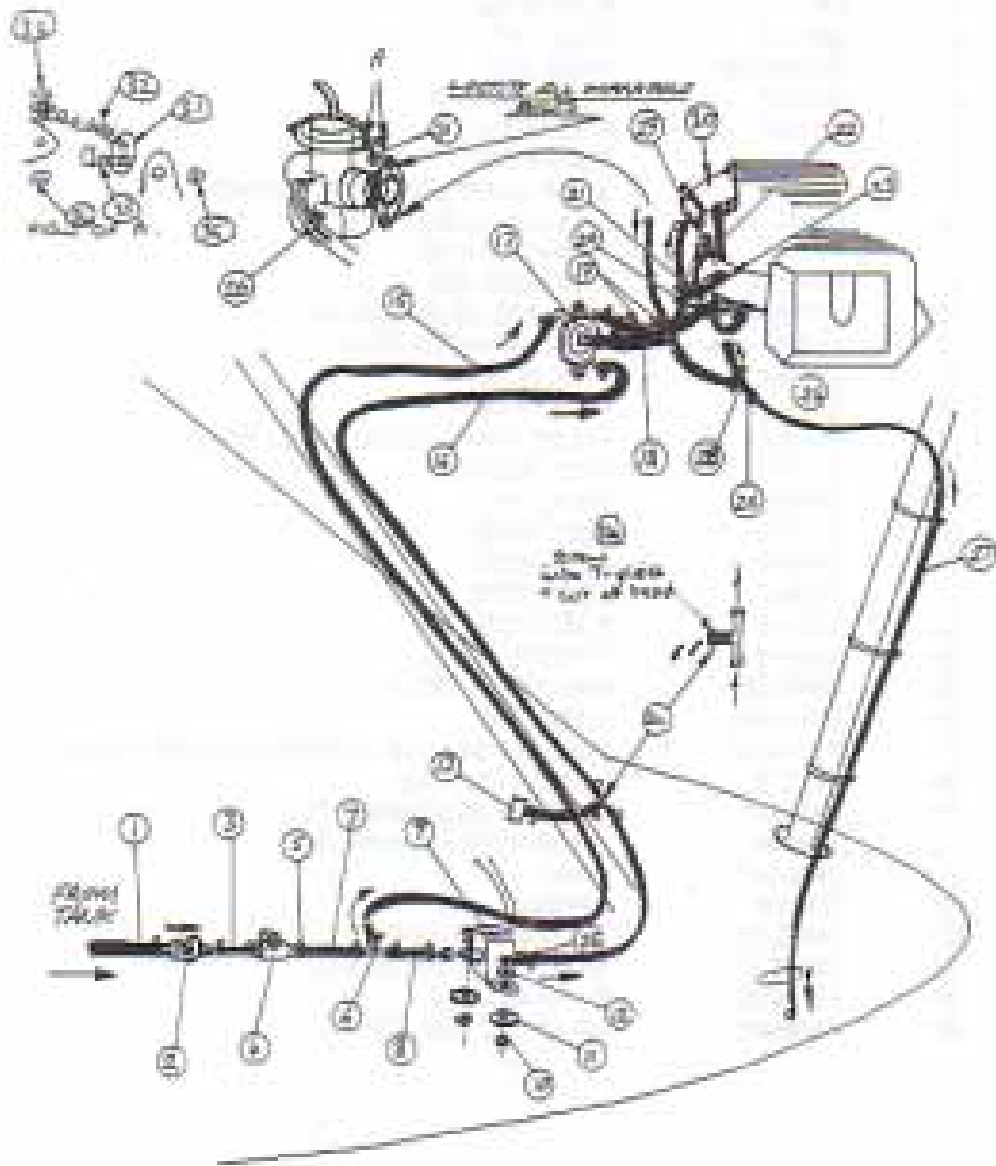

ANTI-BALANCE TAB

HORIZONTAL STABILISOR & ELEVATOR

LEADING EDGE ASSEMBLY

TRAILING EDGE ASSEMBLY

V-2200A 3008 (REV. 1)

COMPRESSION STRUTS ASSEMBLY

V-2200A 3008 (REV. 1)

WING STRUTS & AILERON

WING STRAPS
TOP VIEW

BATTENS

TOP SURFACE BATTENS

UNDERSURFACE BATTENS

582/503 ENGINE - ENGINE MOUNTING

582/503 ENGINE -

FUEL SYSTEM

CHOKE SYSTEM

THROTTLE CABLES

HKS ENGINE -

ENGINE MOUNTING

THROTTLE & CHOKE ASSEMBLY

HKS ENGINE - FUEL SYSTEM

HKS ENGINE - OIL SYSTEM

HKS ENGINE - POWER & IGNITION WIRING

HKS ENGINE - DASHBOARD/WIRING DIAGRAMS