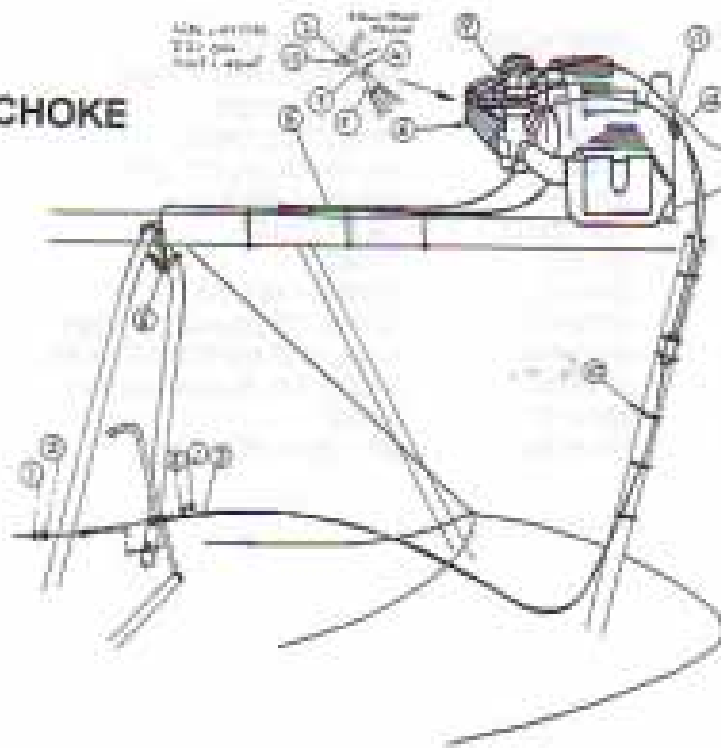

WING STRAPS
TOP VIEW

BATTENS

TOP SURFACE BATTENS

UNDERSURFACE BATTENS

582/503 ENGINE - ENGINE MOUNTING

582/503 ENGINE -

FUEL SYSTEM

CHOKE SYSTEM

THROTTLE CABLES

HKS ENGINE -

ENGINE MOUNTING

THROTTLE & CHOKE ASSEMBLY

HKS ENGINE - FUEL SYSTEM

HKS ENGINE - OIL SYSTEM

HKS ENGINE - POWER & IGNITION WIRING

HKS ENGINE - DASHBOARD/WIRING DIAGRAMS