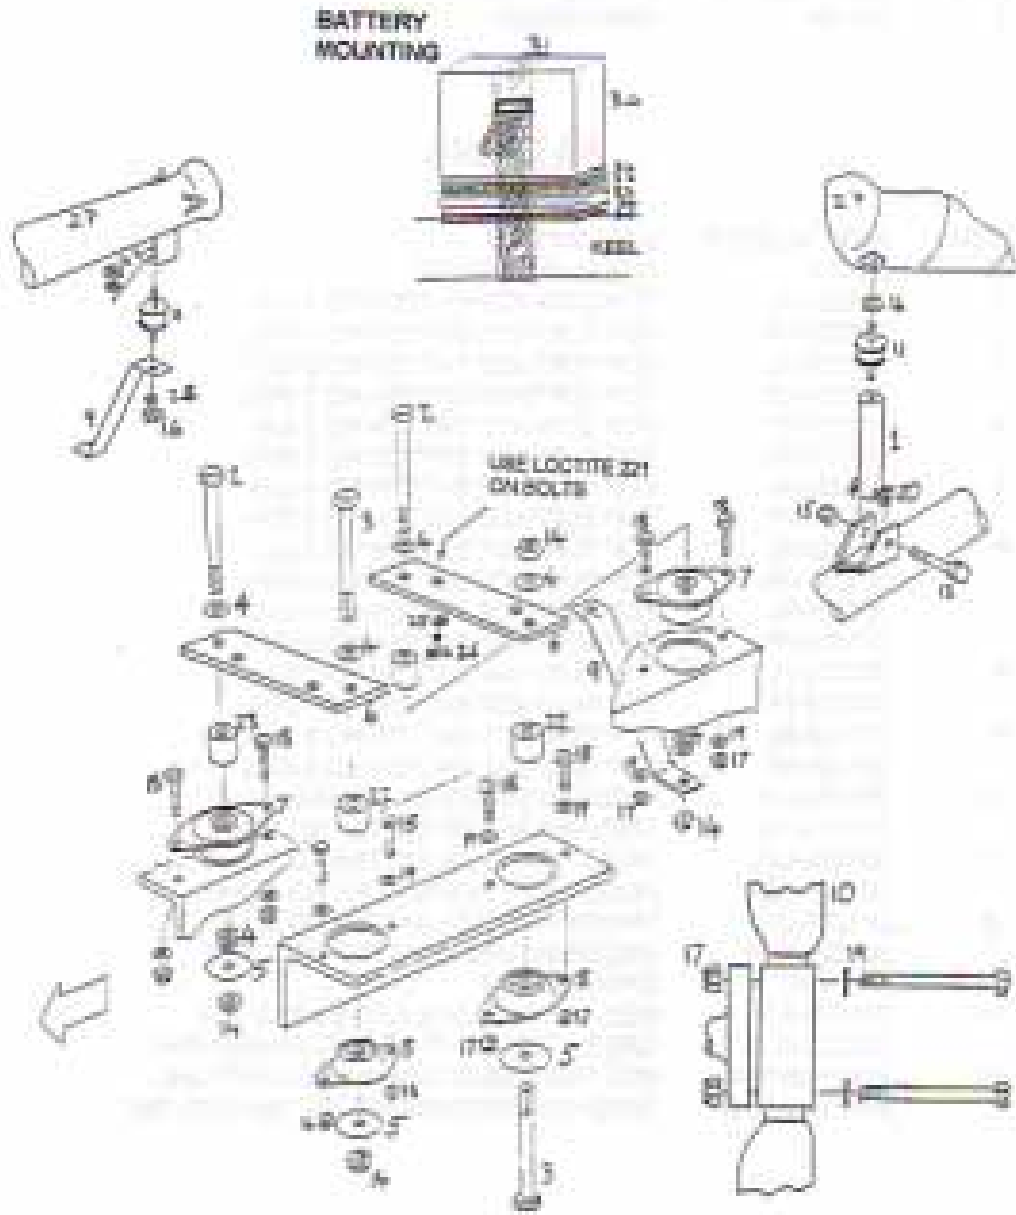

ANTI-BALANCE TAB

HORIZONTAL STABILISOR & ELEVATOR

LEADING EDGE ASSEMBLY

TRAILING EDGE ASSEMBLY

V-2200A 3008 (REV. 1)

COMPRESSION STRUTS ASSEMBLY

V-2200A 3008 (REV. 1)

WING STRUTS & AILERON

WING STRAPS
TOP VIEW

BATTENS

TOP SURFACE BATTENS

UNDERSURFACE BATTENS

582/503 ENGINE - ENGINE MOUNTING

582/503 ENGINE -

FUEL SYSTEM

CHOKE SYSTEM

THROTTLE CABLES

HKS ENGINE -

ENGINE MOUNTING

THROTTLE & CHOKE ASSEMBLY

HKS ENGINE - FUEL SYSTEM

HKS ENGINE - OIL SYSTEM

HKS ENGINE - POWER & IGNITION WIRING

HKS ENGINE - DASHBOARD/WIRING DIAGRAMS