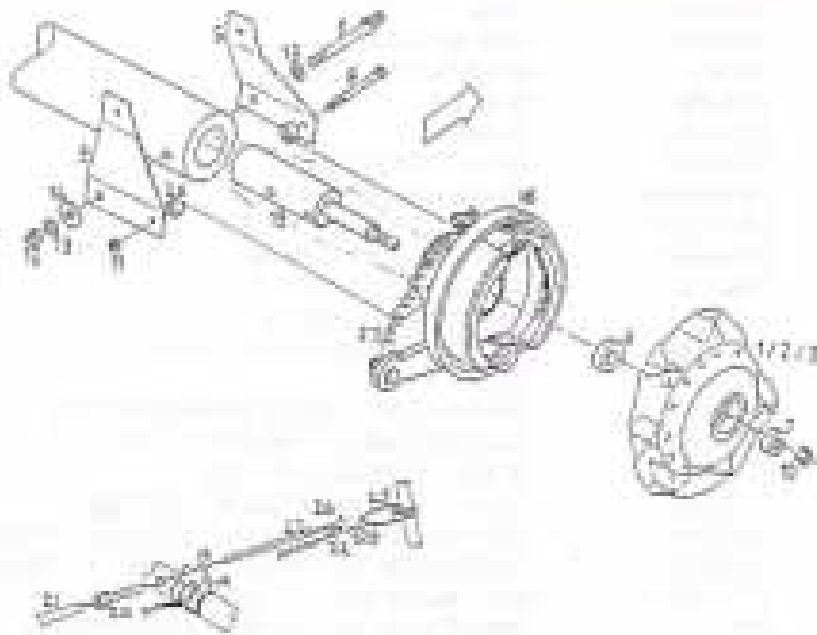

SUB-FIN ASSEMBLY

AILERON PULLEYS

ELEVATOR BRACKETS

TRIM WHEEL

TRAILING EDGE ROOT BRACKETS

FRONT COCKPIT BRACKETS

VIEW FROM
ABOVE REEL

LEADING EDGE ROOT BRACKETS

REAR COCKPIT BRACKETS

RELAY ARM

NOSE TUBE BRACKETS

MAIN AXIS ASSEMBLY

ENGINE BEARERS

UNDERCARRIAGE LEGS

FUSELAGE ASSEMBLY

SEATS

OPENING IN REAR ENCLOSURE

RUDDER CABLES

BASIC AIRCRAFT
(NO REAR ENCLOSURE)

STICK

SUSPENSION STOPS

REAR ENCLOSURE

DOTTED LINE REPRESENTS REAR ENCLOSURE COVER, ITEM 3

WHEELS/BRAKES