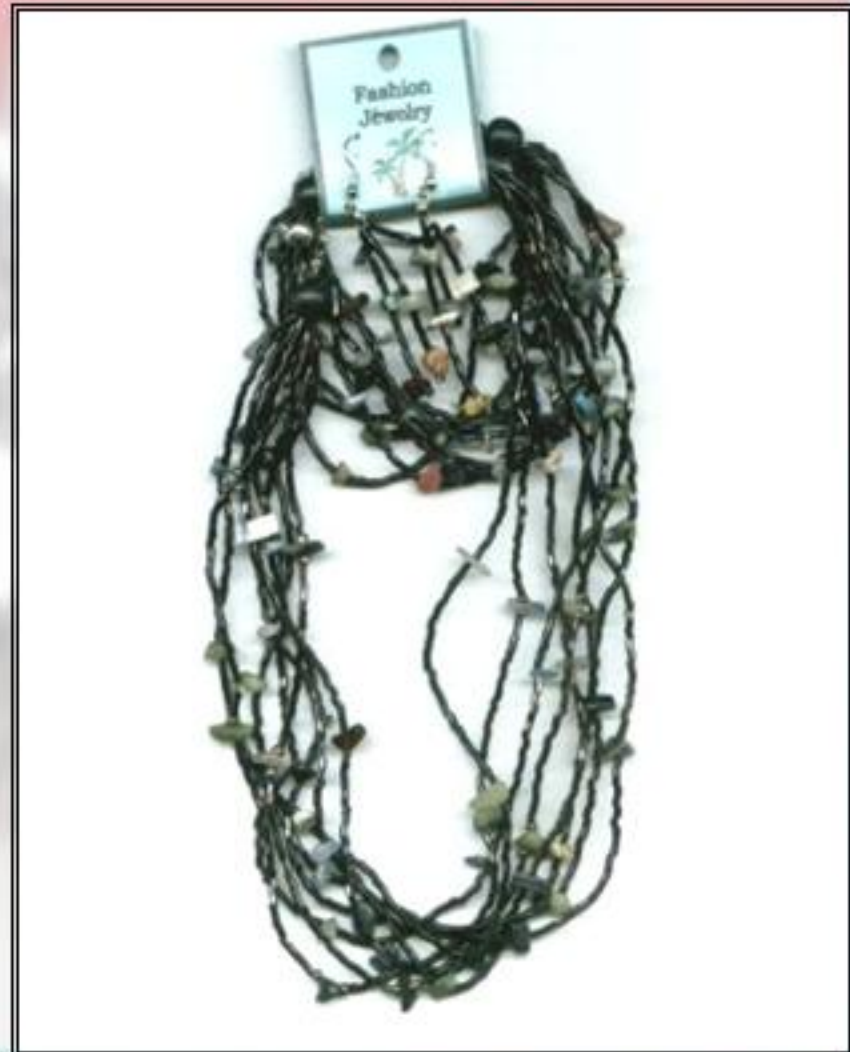

● Black cat stone nuggets Necklace
Bracelet $5.00/item