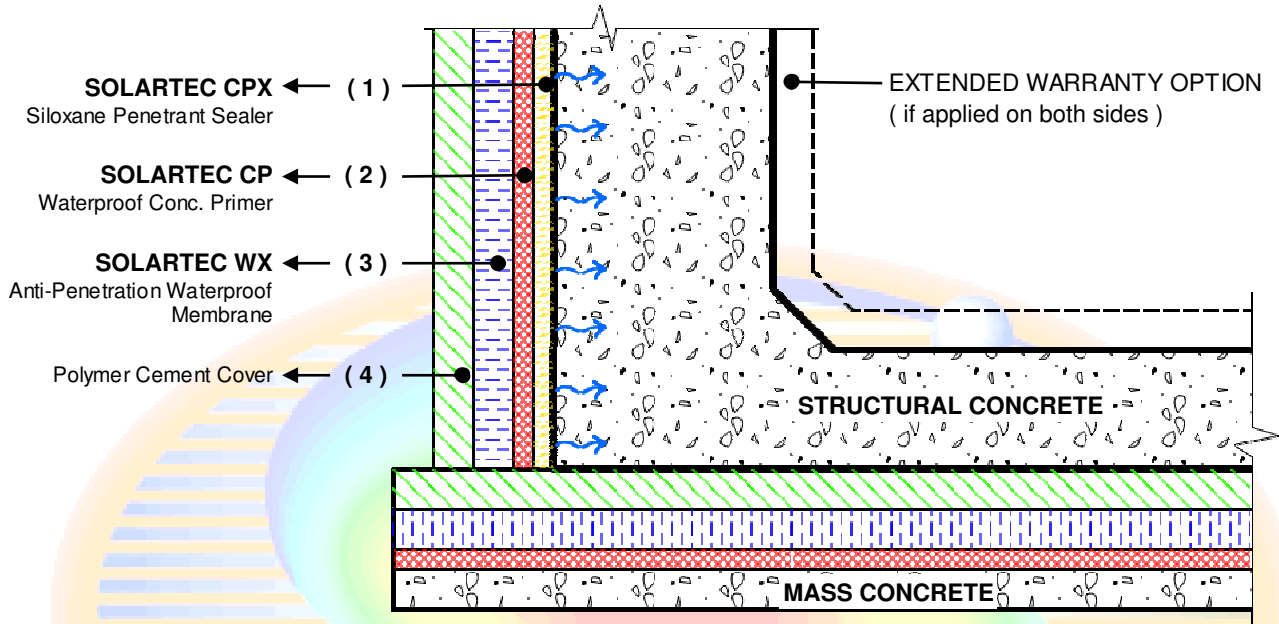

WATERSHIELD™ PROPRIETARY WATERPROOFING SYSTEM

SEAMLESS CONCRETE WATERPROOFING & TANKING SYSTEM

BASEMENT-RETAINING WALL-BUND

POOL-WATER TANK-TOILET

- ❖ WATERSHIELD STD -- For Toilet & Wet areas without sealer & cement cover
- ❖ WATERSHIELD PLUS -- For Basement, Pools & Water Retention Structures, with sealer & cement cover.
- ❖ EXTENDED WARRANTY -- If the system is applied on both positive & negative sides of the structure.