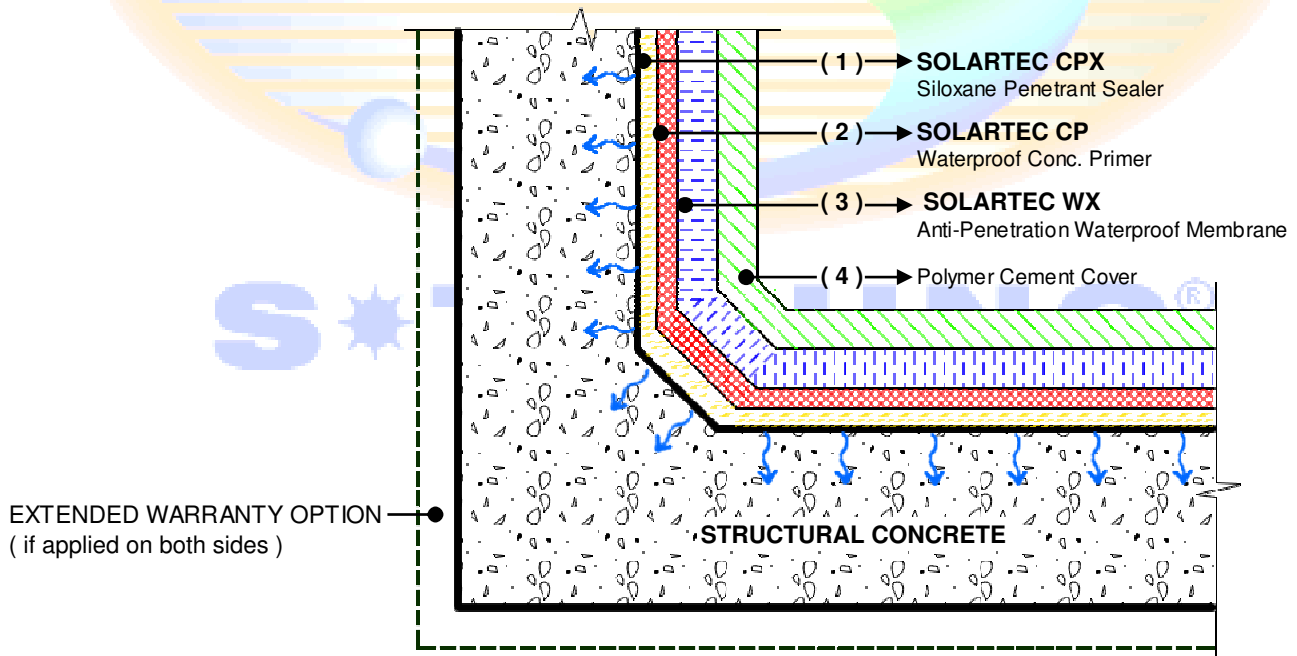

WATERSHIELD™ PROPRIETARY WATERPROOFING SYSTEM

SEAMLESS CONCRETE WATERPROOFING & TANKING SYSTEM

BASEMENT-RETAINING WALL-BUND

POOL-WATER TANK-TOILET

- ❖ WATERSHIELD STD -- For Toilet & Wet areas without sealer & cement cover
- ❖ WATERSHIELD PLUS -- For Basement, Pools & Water Retention Structures, with sealer & cement cover.
- ❖ EXTENDED WARRANTY -- If the system is applied on both positive & negative sides of the structure.