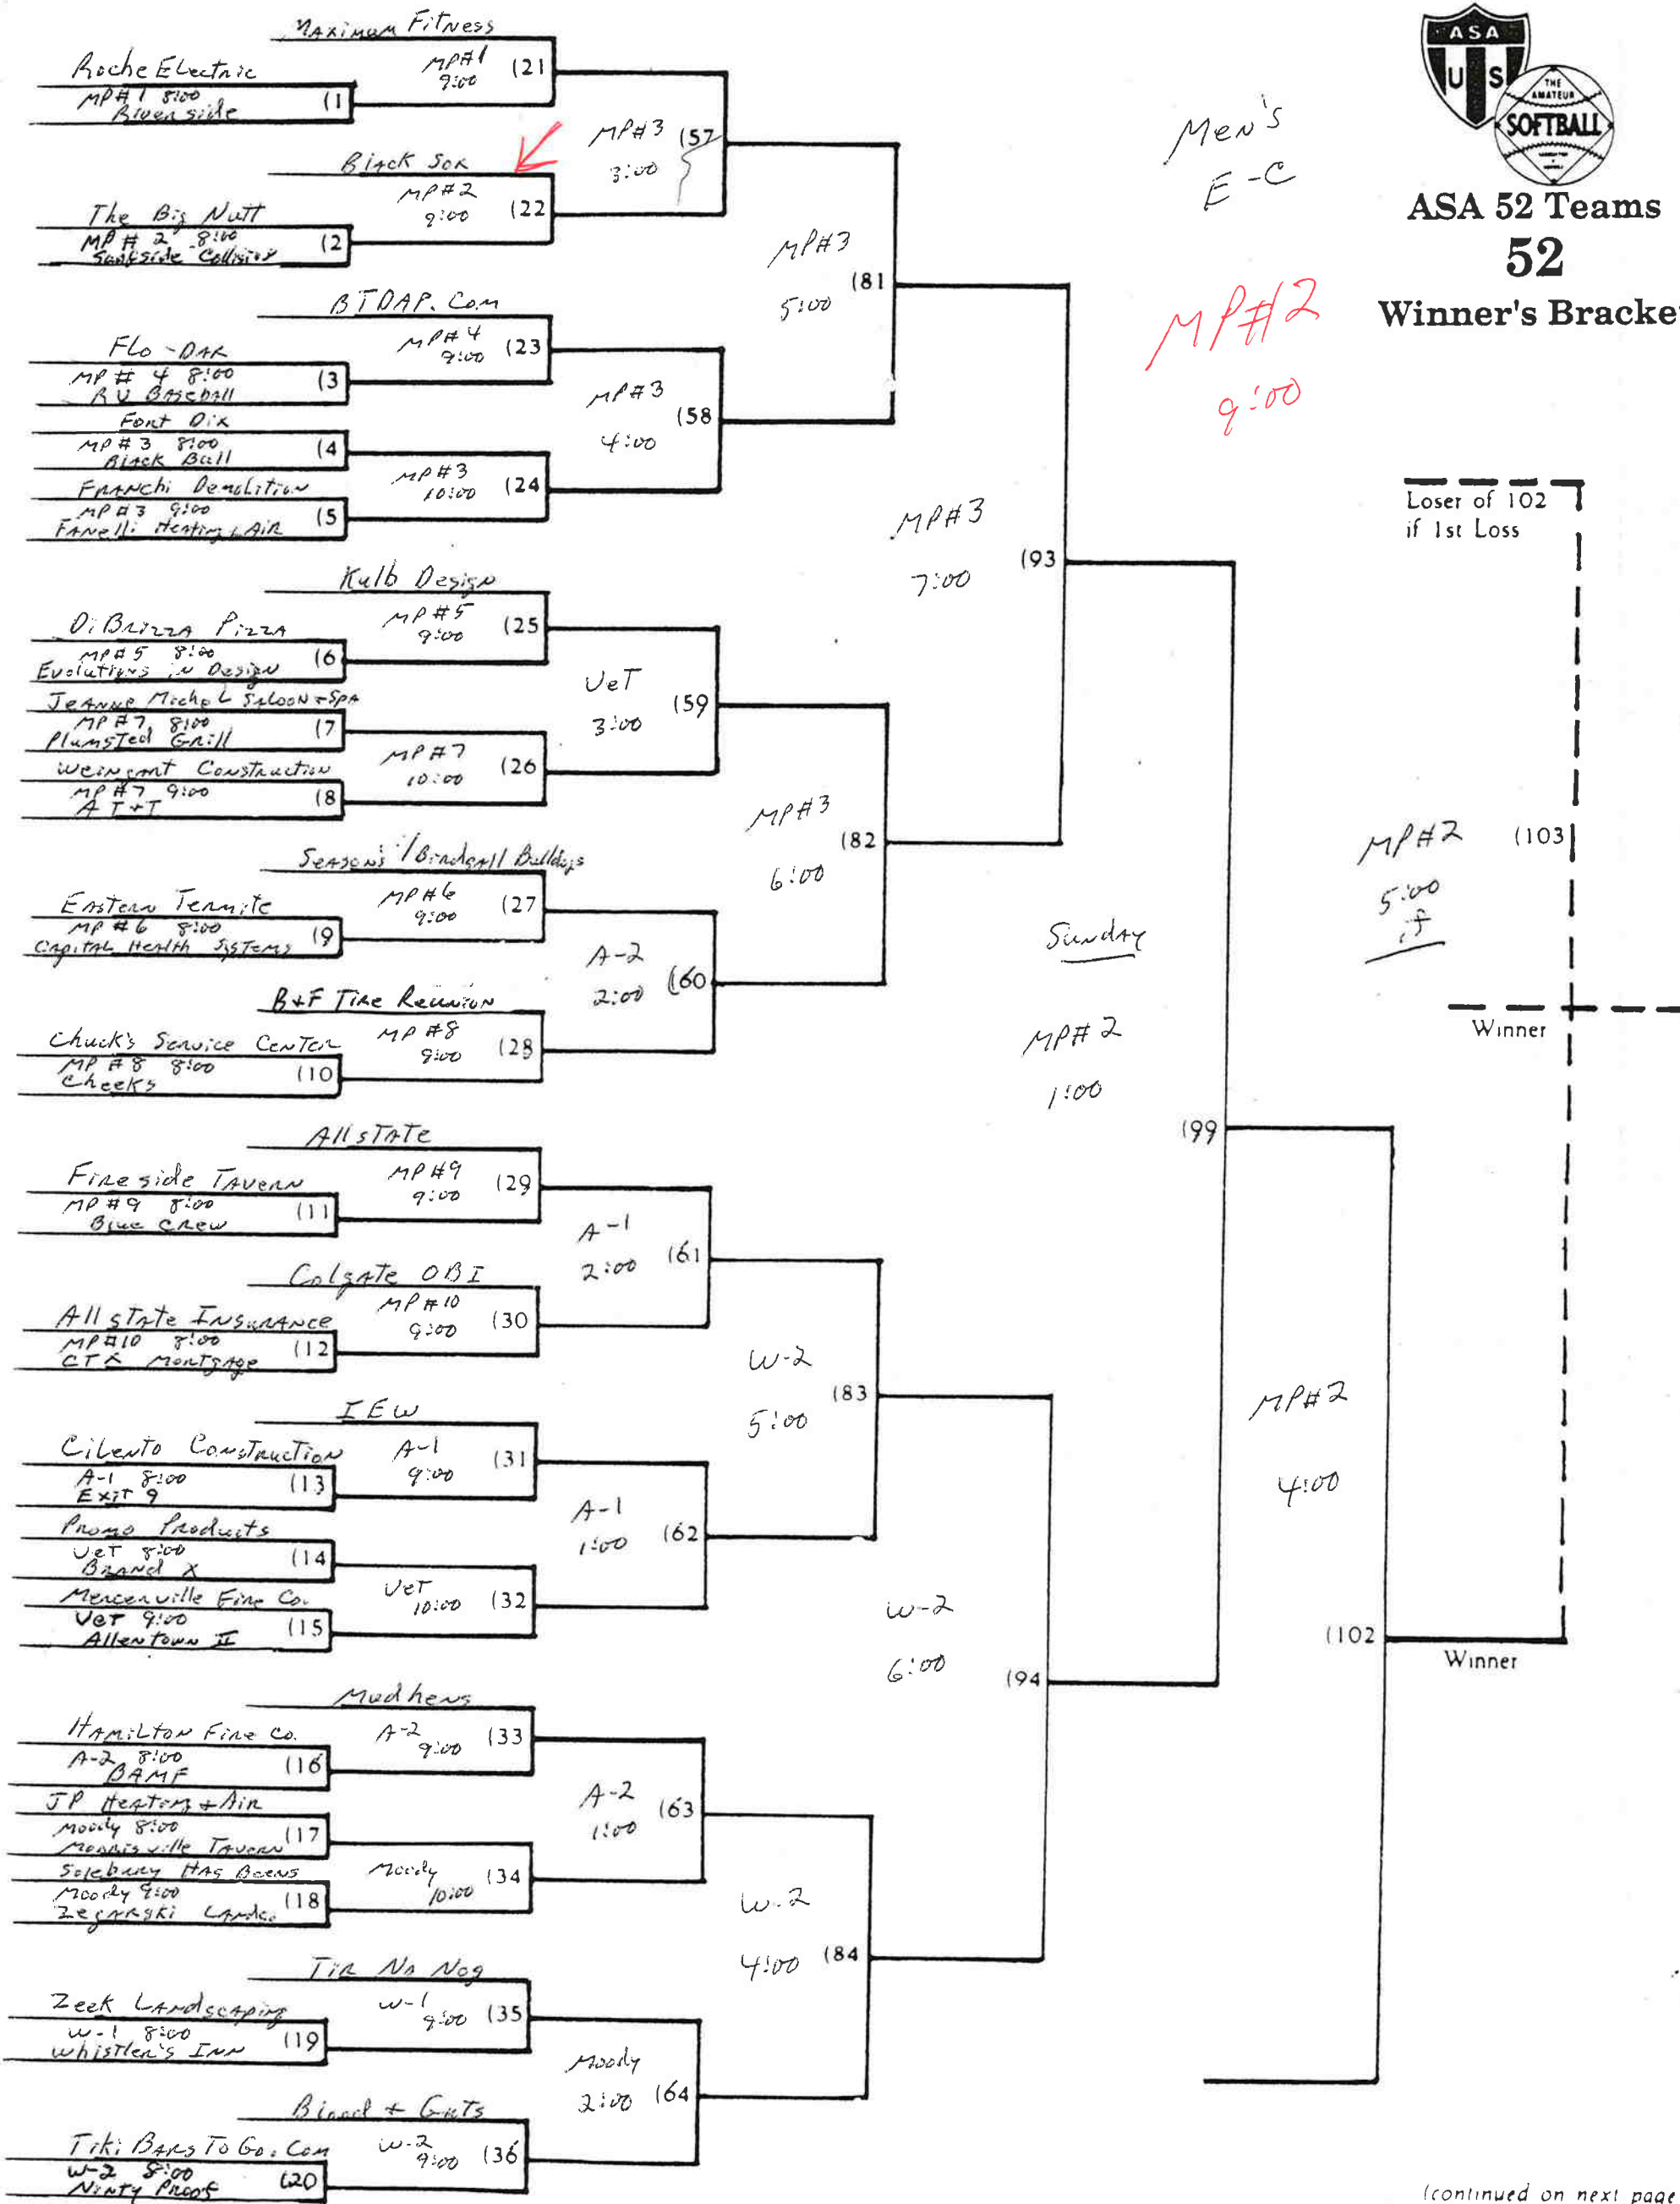

ASA 52 Teams  
52  
Winner's Bracket

(continued on next page)

MP#1 Toll Mercen County Park

W-1 + W-2 Warwick Park Hamilton

W-1 Fan Field W-2 Nem Field

Vets - Veterans Park Hamilton

Moody - Moody Park Sittball Field Ewing

A-1 Armstrong Park Near School Ewing

A-2 Armstrong Park Green Lane Ewing

T

ASA 52 Teams  
**52**  
 Loser's Bracket

Men's  
 E-C