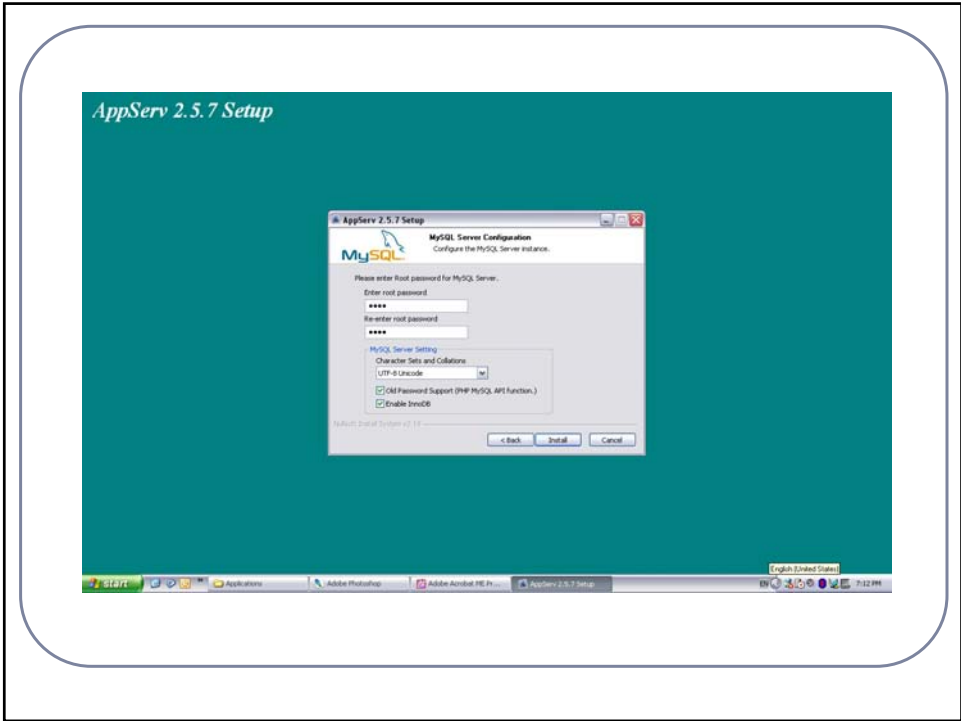

Installing AppServ

Installing AppServ

The phpMyAdmin Log in

- Username : root
- Password :

- If you want to change it go to
[you_path]\AppServ\www\phpMyAdmin
- Open **config.inc** file
- On lines 72 and 73 change the values
then save changes.