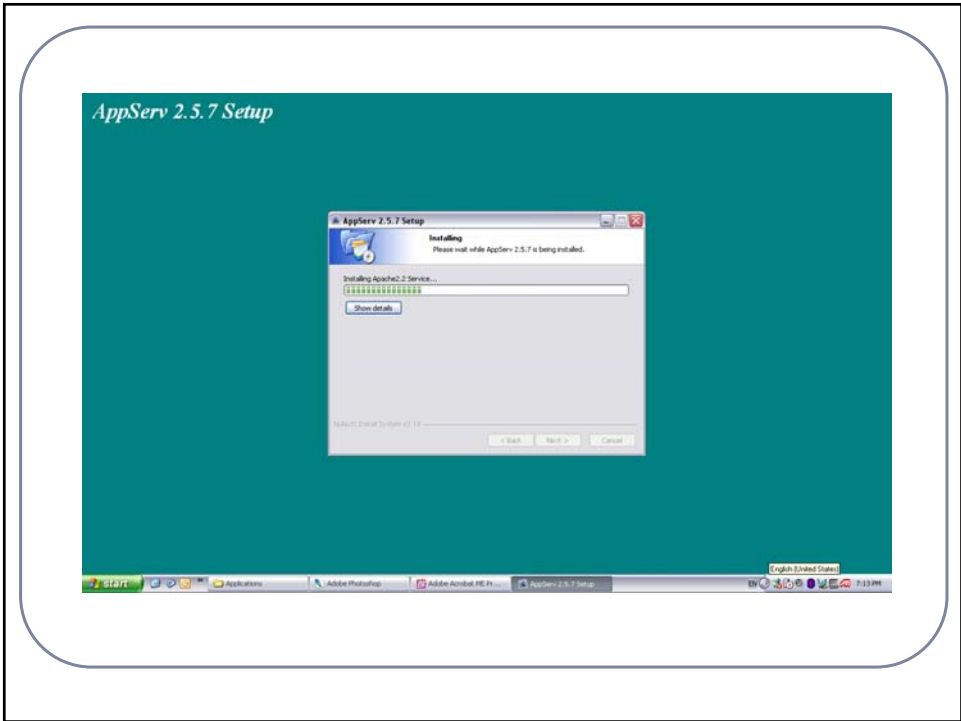

Installing AppServ

Installing AppServ

The phpMyAdmin Log in

- Username : root
- Password :

- If you want to change it go to
[you_path]\AppServ\www\phpMyAdmin
- Open **config.inc** file
- On lines 72 and 73 change the values
then save changes.