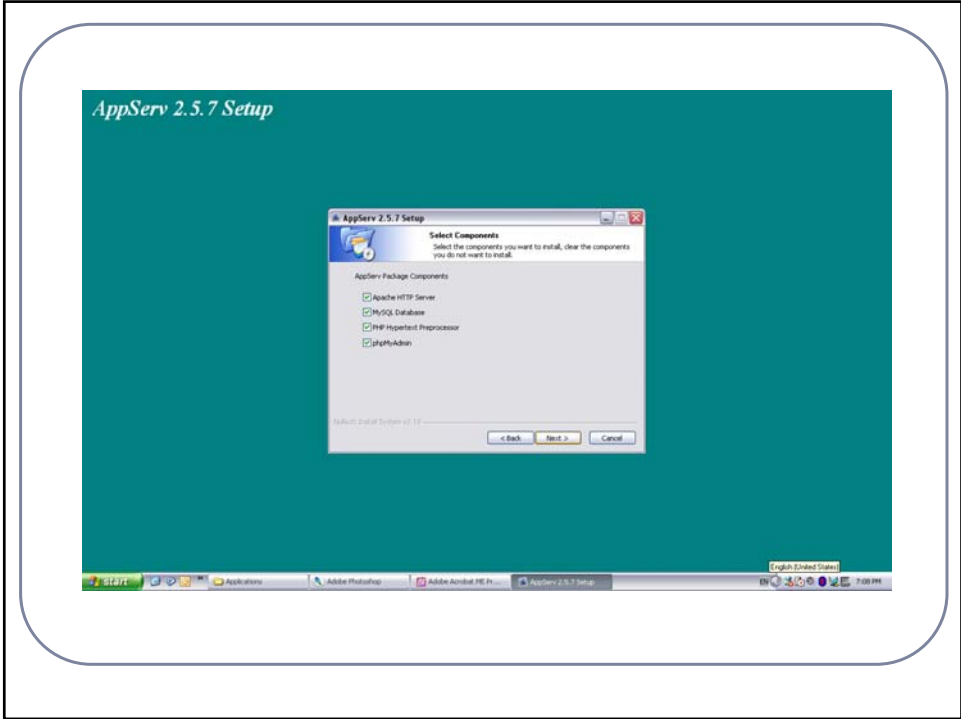

Installing AppServ

Installing AppServ

The phpMyAdmin Log in

- Username : root
- Password :

- If you want to change it go to
[you_path]\AppServ\www\phpMyAdmin
- Open **config.inc** file
- On lines 72 and 73 change the values
then save changes.