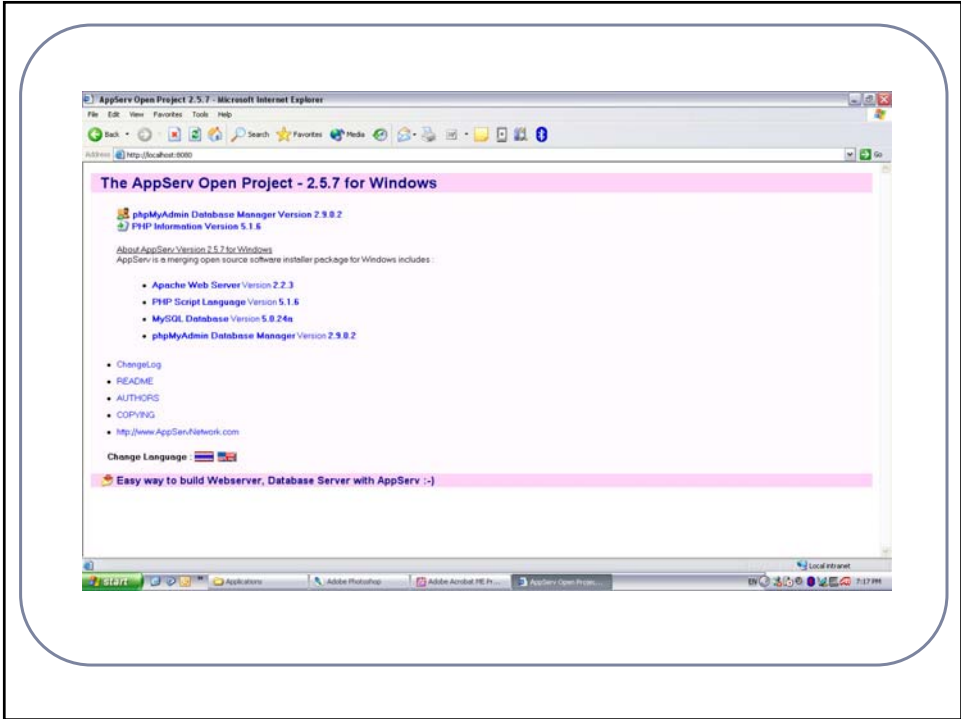

Installing AppServ

Installing AppServ

The phpMyAdmin Log in

- Username : root
- Password :

- If you want to change it go to
[you_path]\AppServ\www\phpMyAdmin
- Open **config.inc** file
- On lines 72 and 73 change the values
then save changes.