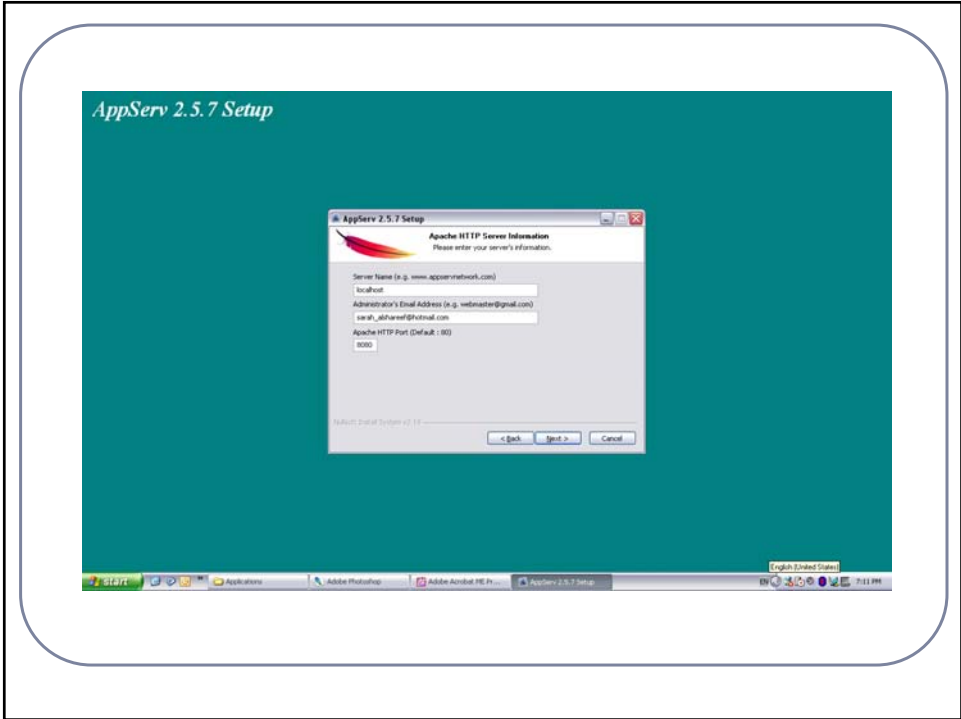

Installing AppServ

Installing AppServ

The phpMyAdmin Log in

- Username : root
- Password :

- If you want to change it go to
[you_path]\AppServ\www\phpMyAdmin
- Open **config.inc** file
- On lines 72 and 73 change the values
then save changes.