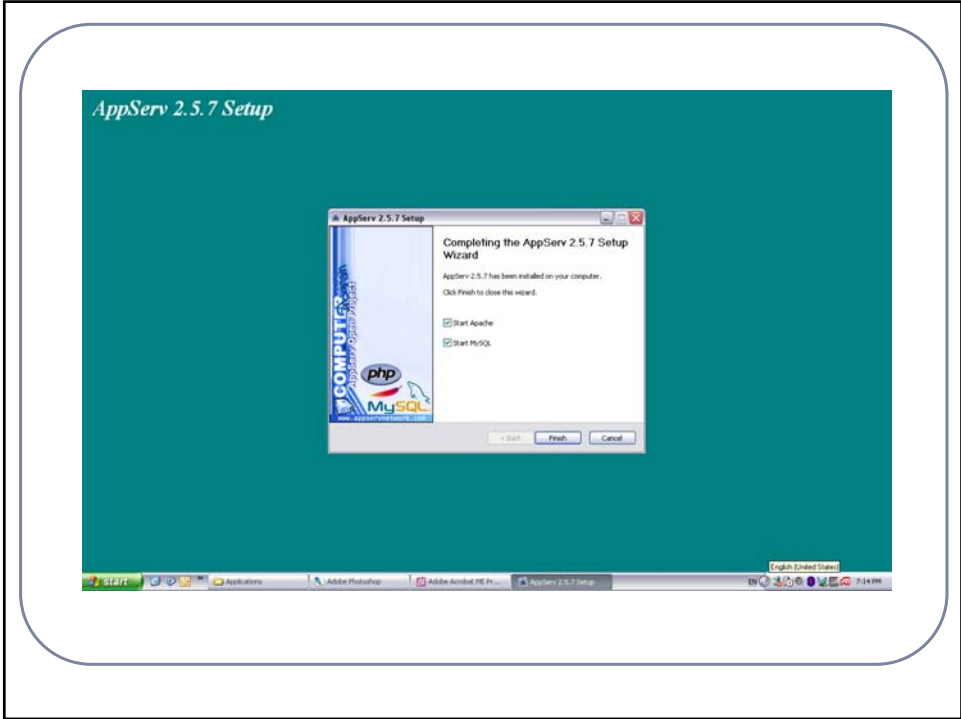

Installing AppServ

Installing AppServ

The phpMyAdmin Log in

- Username : root
- Password :

- If you want to change it go to
[you_path]\AppServ\www\phpMyAdmin
- Open **config.inc** file
- On lines 72 and 73 change the values
then save changes.