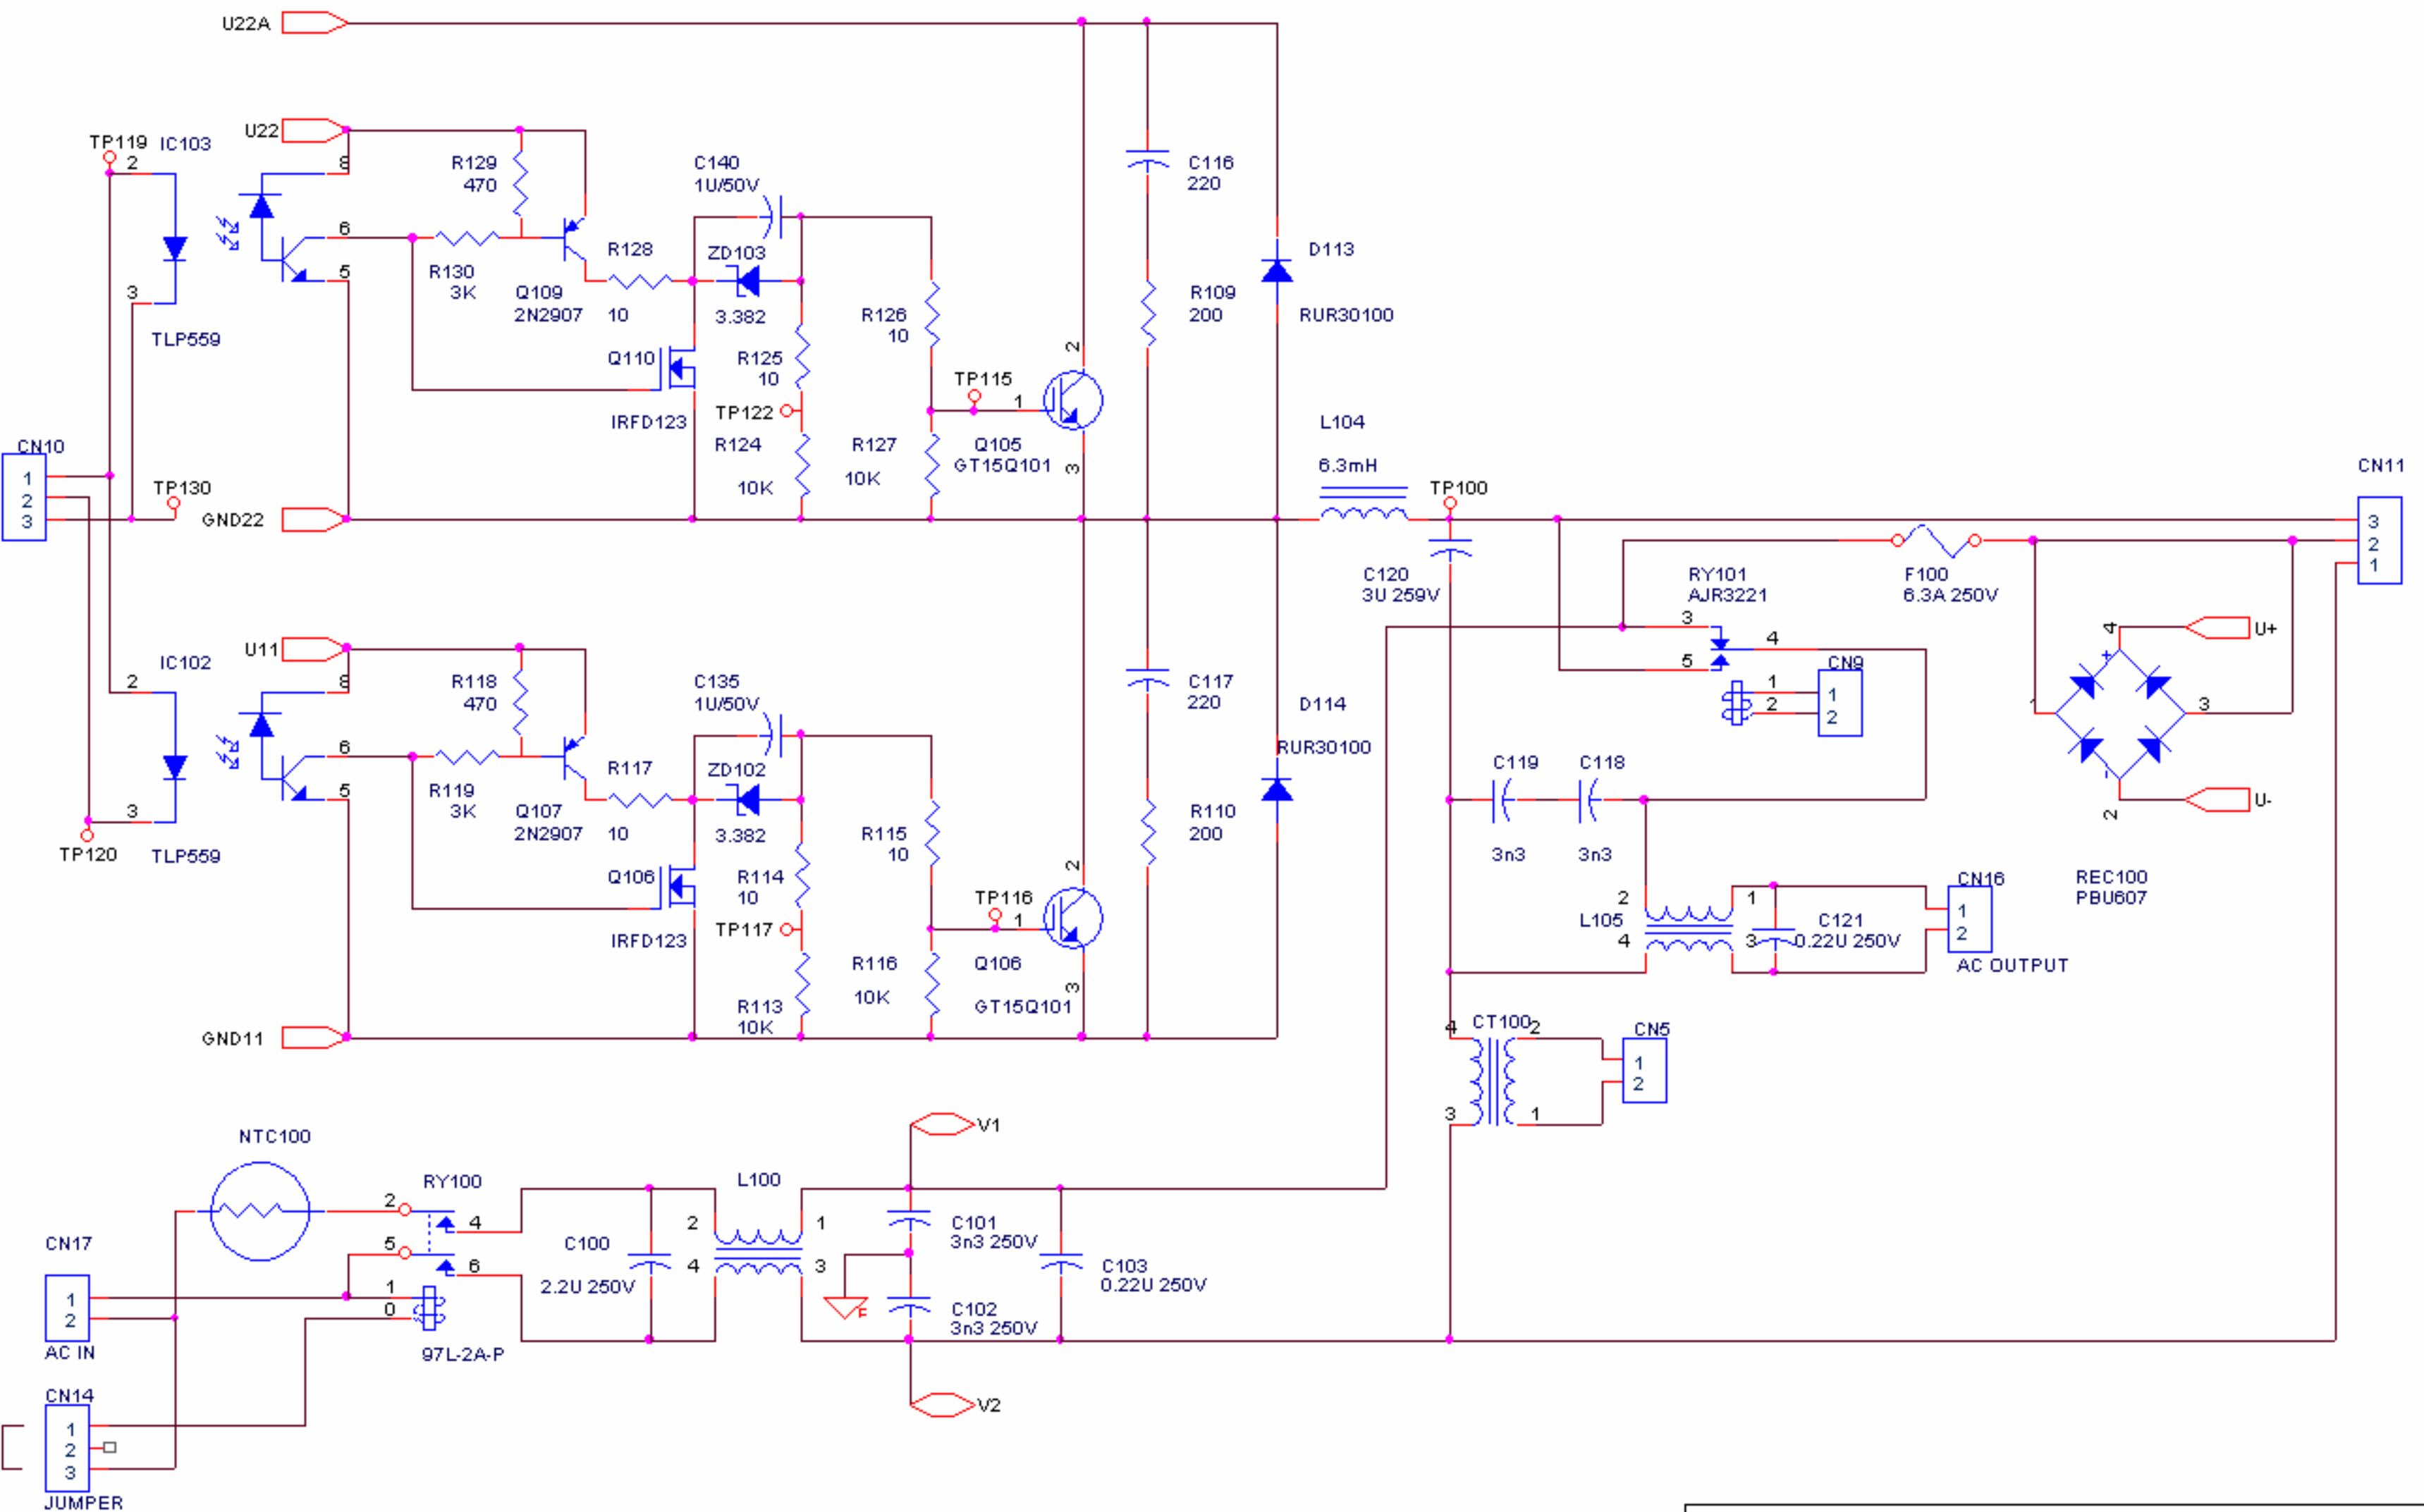

Title		
UPS ONH-600 INVERTOR		
Size	Document Number	Rev
A4	2	0
Date:	Friday, August 04, 2000	Sheet 1 of 1

Title		
UPS ONH-600 SIN-WAVE FORMER		
Size	Document Number	Rev
A4	3	0
Date:	Friday, August 04, 2000	Sheet 1 of 1

Title		
UPS ONH-600 BOOSTER		
Size	Document Number	Rev
A4	4	0
Date:	Friday, August 04, 2000	Sheet 1 of 1