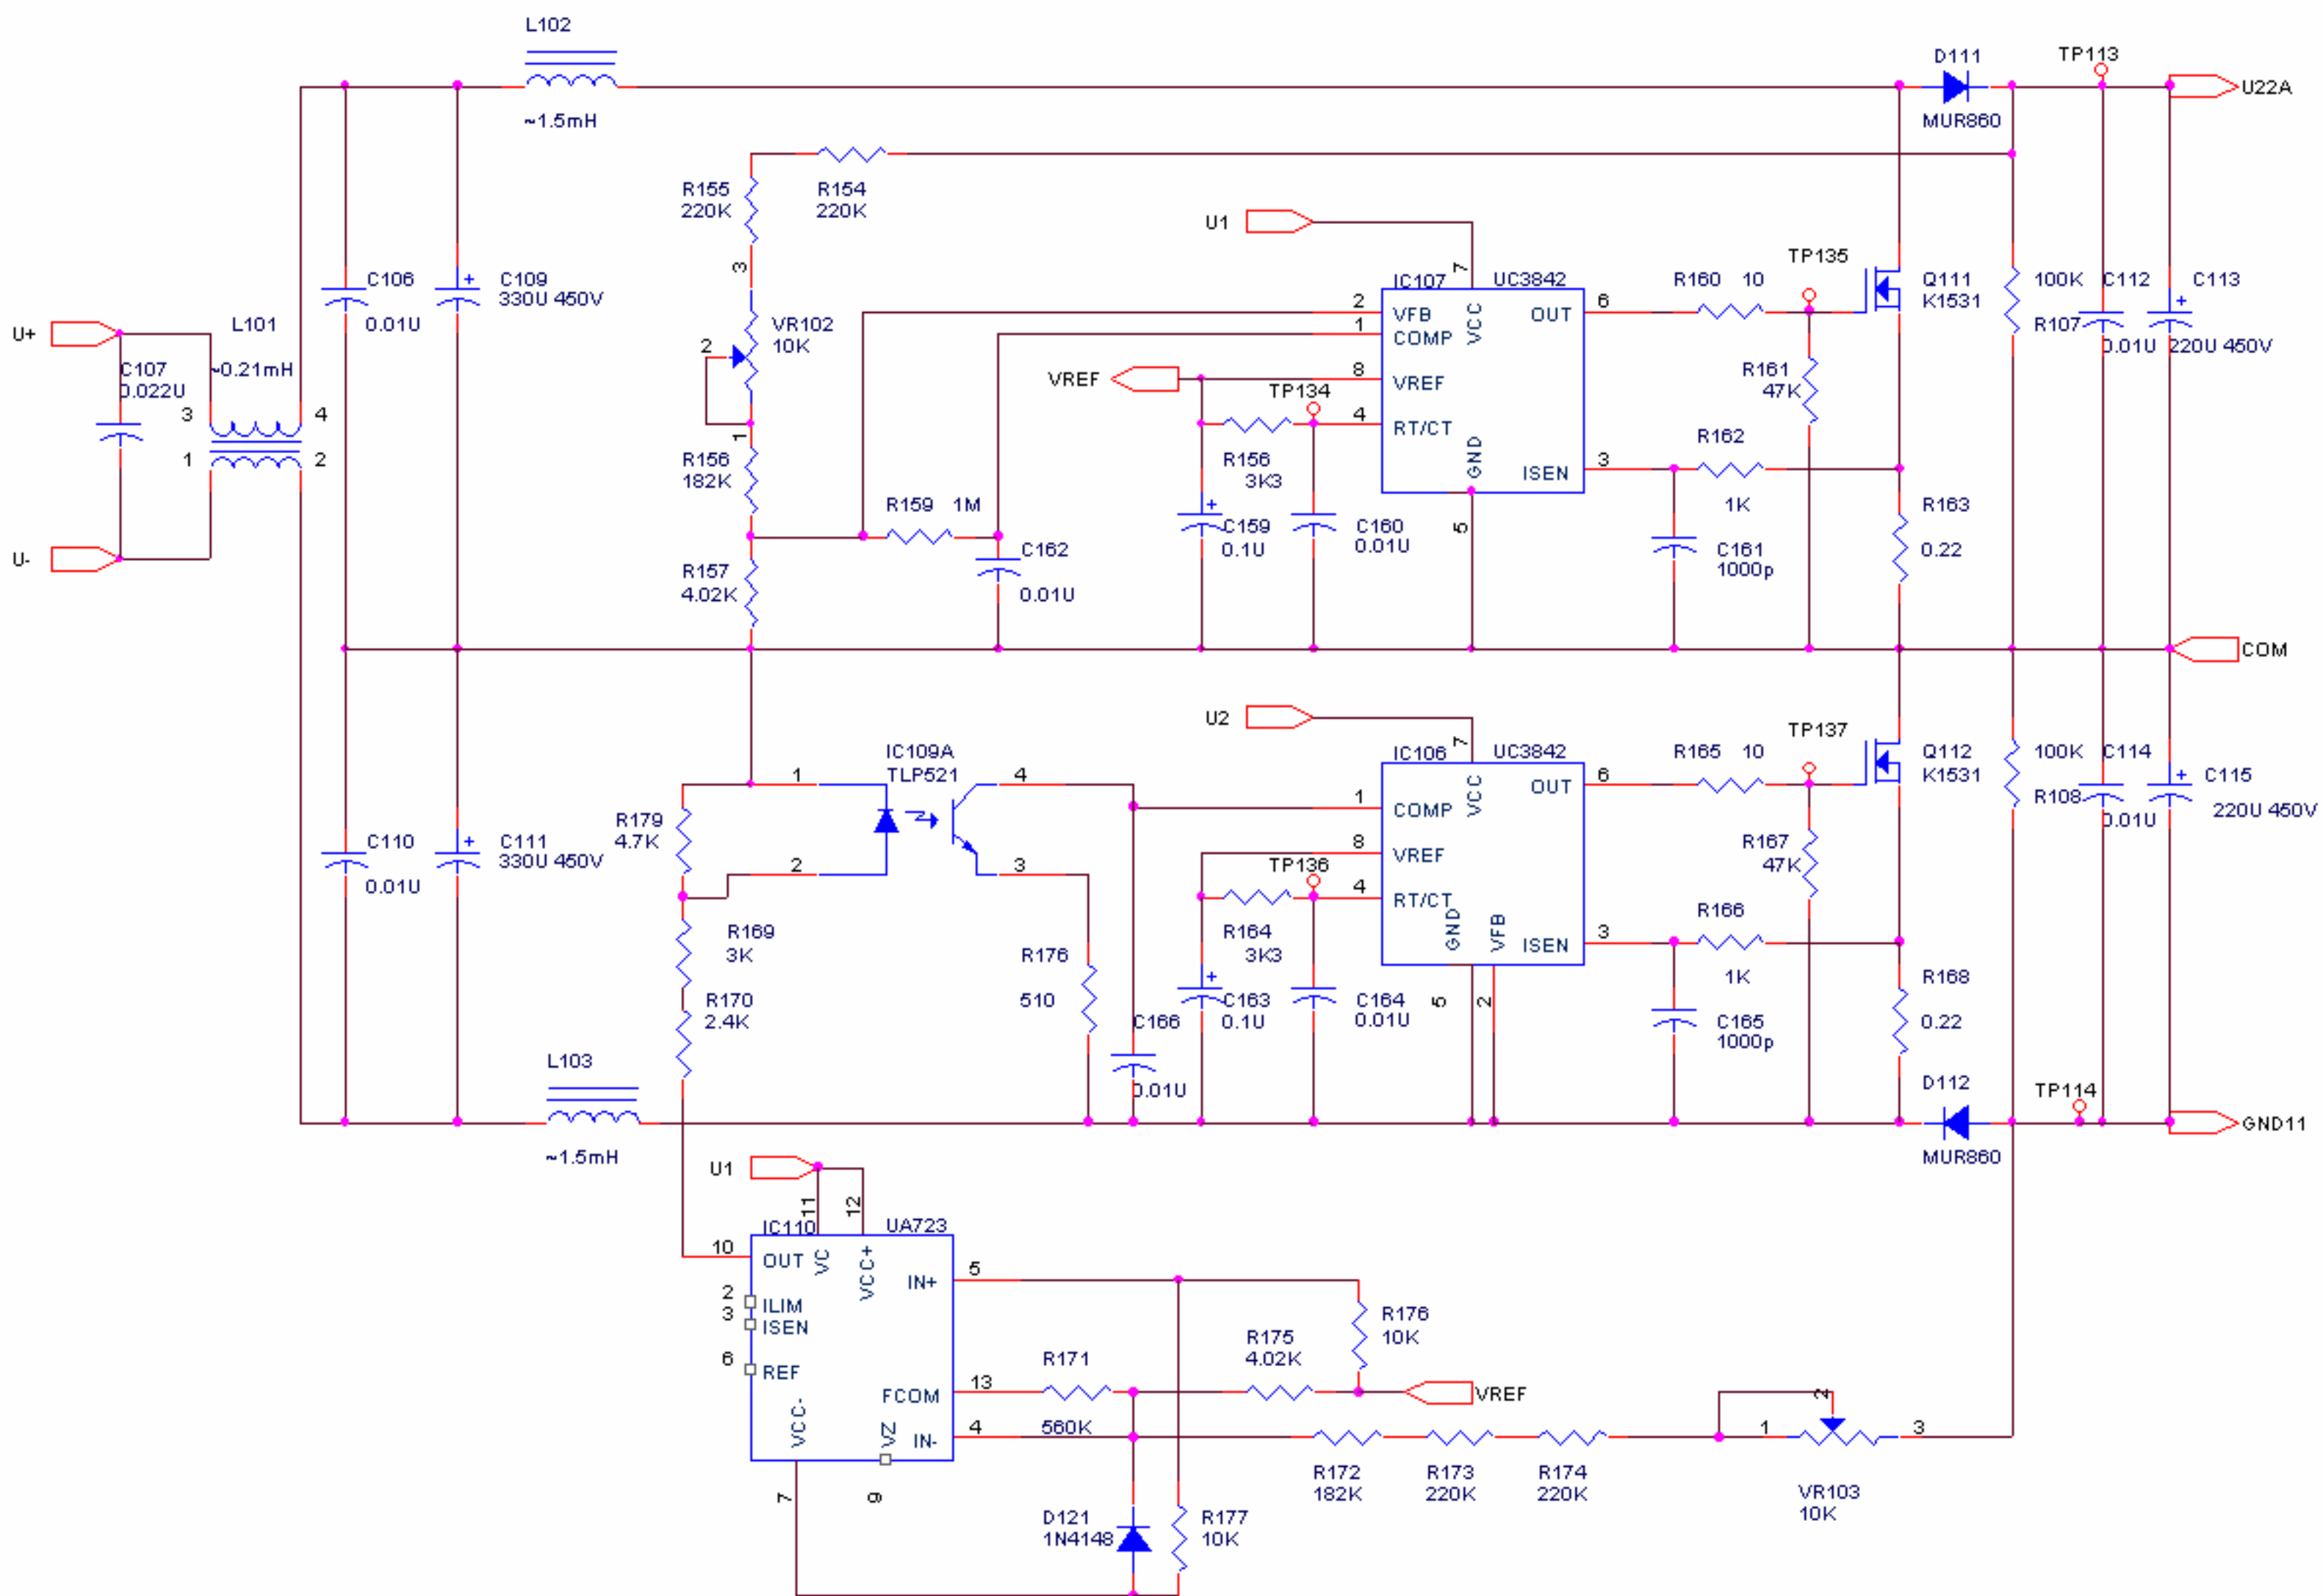

Title		
UPS ONH-600 INVERTOR		
Size	Document Number	Rev
A4	2	0
Date:	Friday, August 04, 2000	Sheet 1 of 1

Title		
UPS ONH-600 SIN-WAVE FORMER		
Size	Document Number	Rev
A4	3	0
Date:	Friday, August 04, 2000	Sheet 1 of 1

Title		
UPS ONH-600 BOOSTER		
Size	Document Number	Rev
A4	4	0
Date:	Friday, August 04, 2000	Sheet 1 of 1