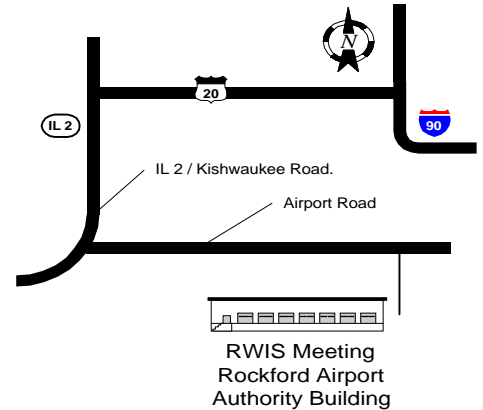

Club Meetings: Every first Saturday of the month at 7:00 p.m. at the Rockford Airport Security Building (please enter through the “Brown” Auditorium Door)

Officer Meetings: Officers meetings will be one hour prior to the meetings. Meetings will be held at the security building. After the meetings we usually go to Grandma’s Restaurant on Alpine Road in Rockford. Any and all club members are welcome.

Location: Take By- Pass 20 to IL Route 2 (South Main Street), go south towards Dixon, go over bridge towards the UPS Rockford Hub, Turn Left at the second light, Heading East in front of the UPS Hub to the second drive (Watch for the R.W.I.S. Sign) , Turn right and follow the drive to the Security building.