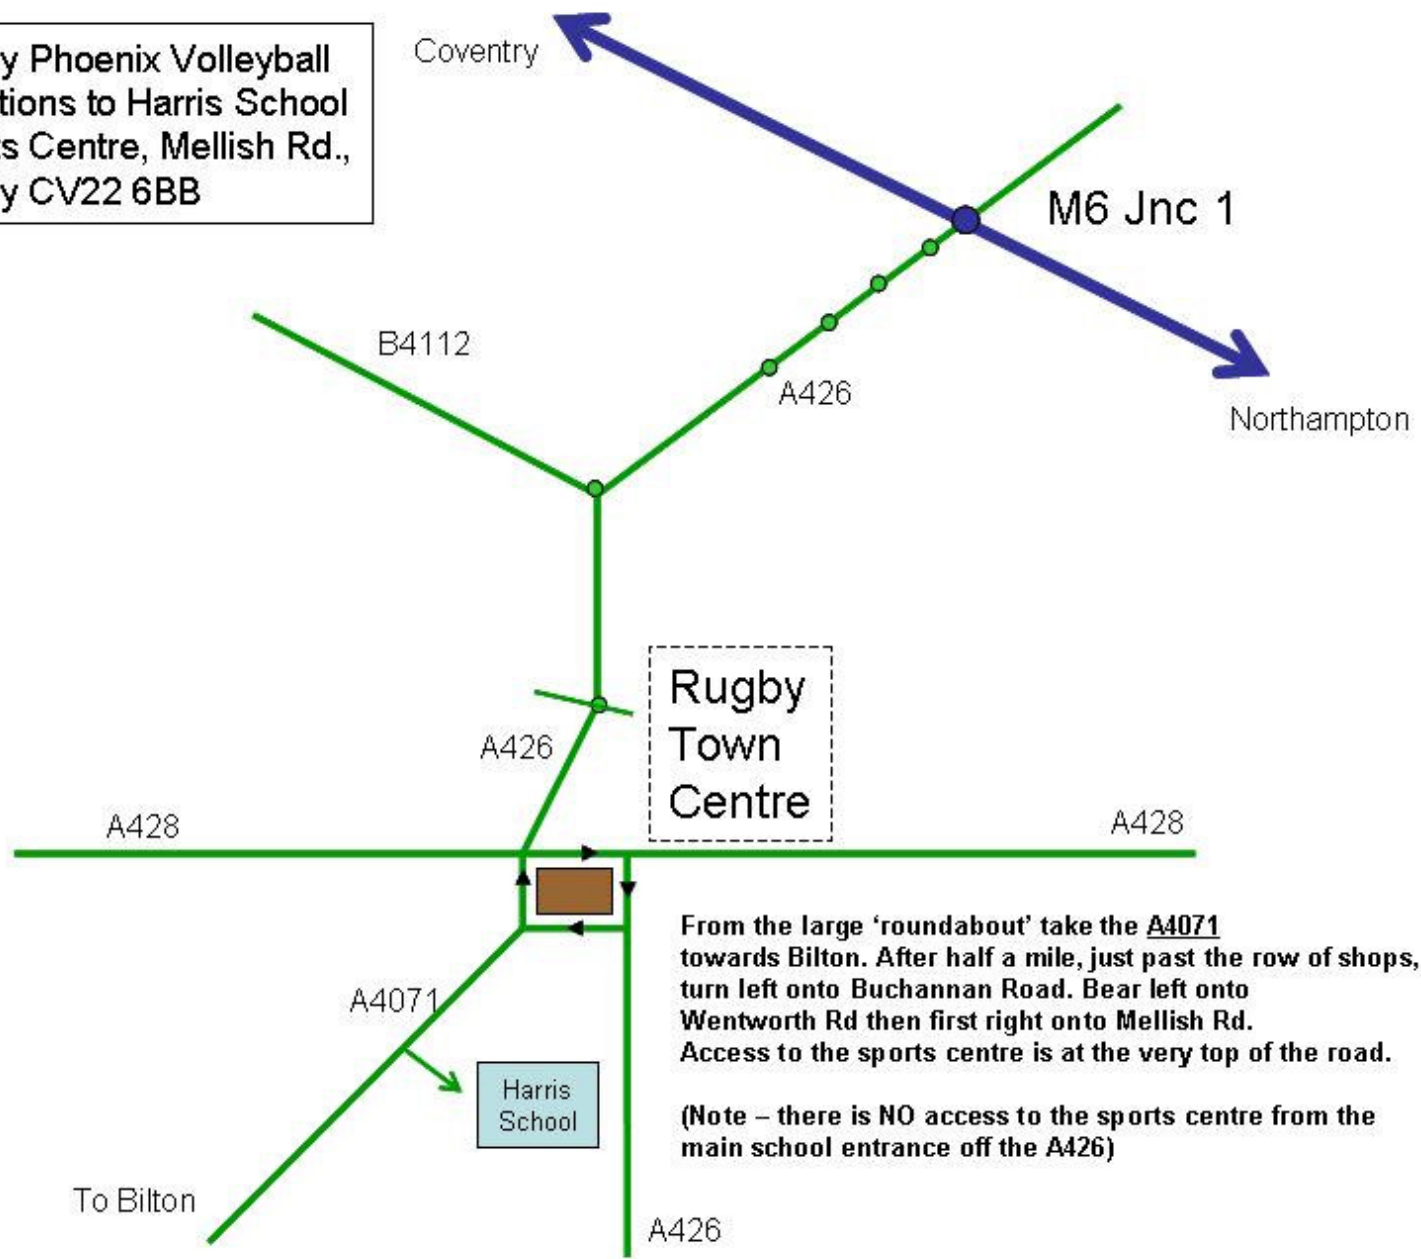

Rugby Phoenix Volleyball
Directions to Harris School
Sports Centre, Mellish Rd.,
Rugby CV22 6BB

From the large 'roundabout' take the A4071 towards Bilton. After half a mile, just past the row of shops, turn left onto Buchanan Road. Bear left onto Wentworth Rd then first right onto Mellish Rd. Access to the sports centre is at the very top of the road.

(Note - there is NO access to the sports centre from the main school entrance off the A426)