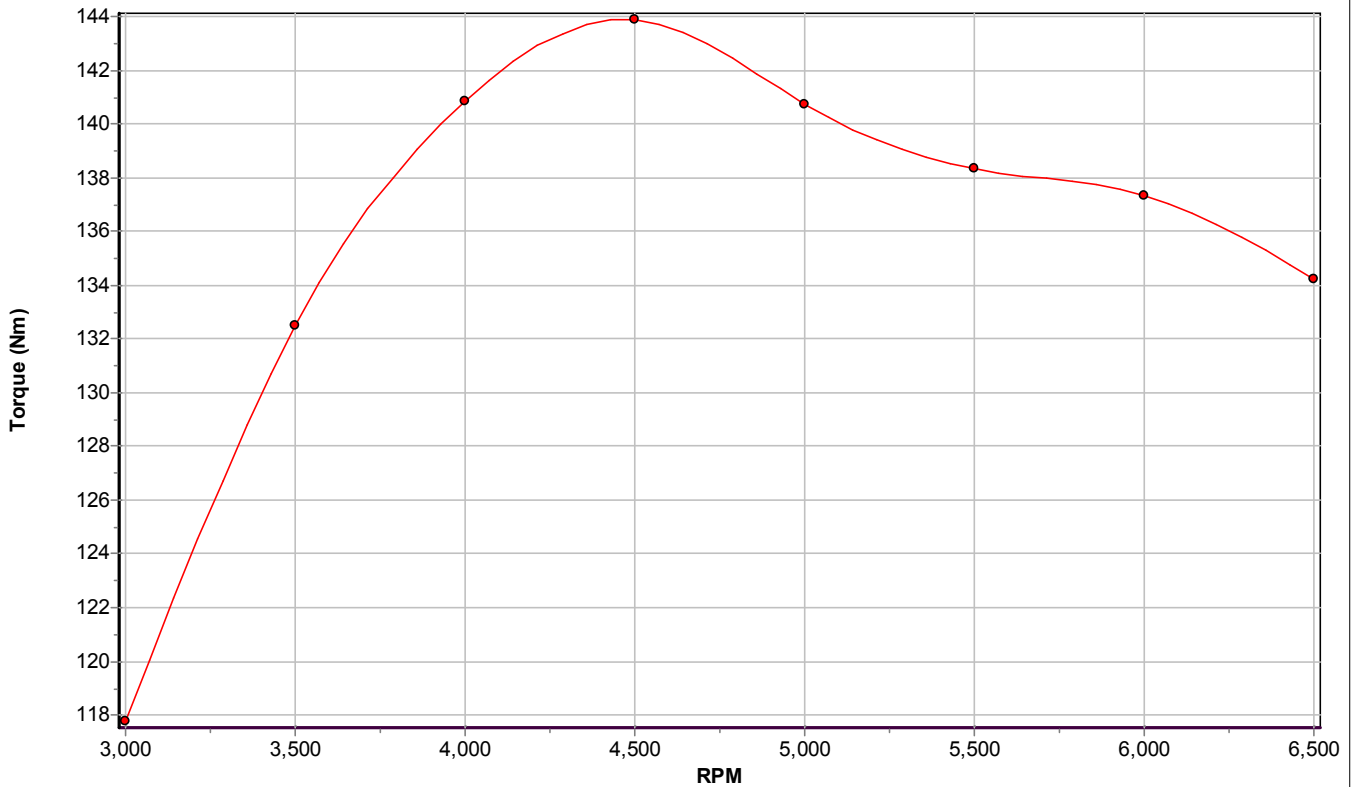

Registration No. : **JJJ2938**  
 Vehicle Type: **PERODUA MYVI 1.0TURBO 5MT**  
 Comments : **POWER AT ENGINE**  
**UNICHIP WITH TURBO MODULE TUNING**

Date Tested : **2007/06/29**  
 Gear Used: **3**

RPM	RUN 3			
1500				
2000				
2500				
3000	117.8			
3500	132.5			
4000	140.9			
4500	143.9			
5000	140.7			
5500	138.3			
6000	137.4			
6500	134.2			
7000				
7500				
8000				
8500				
9000				
9500				
10000				

**Power Output**

● RUN 3: RSI TUNED