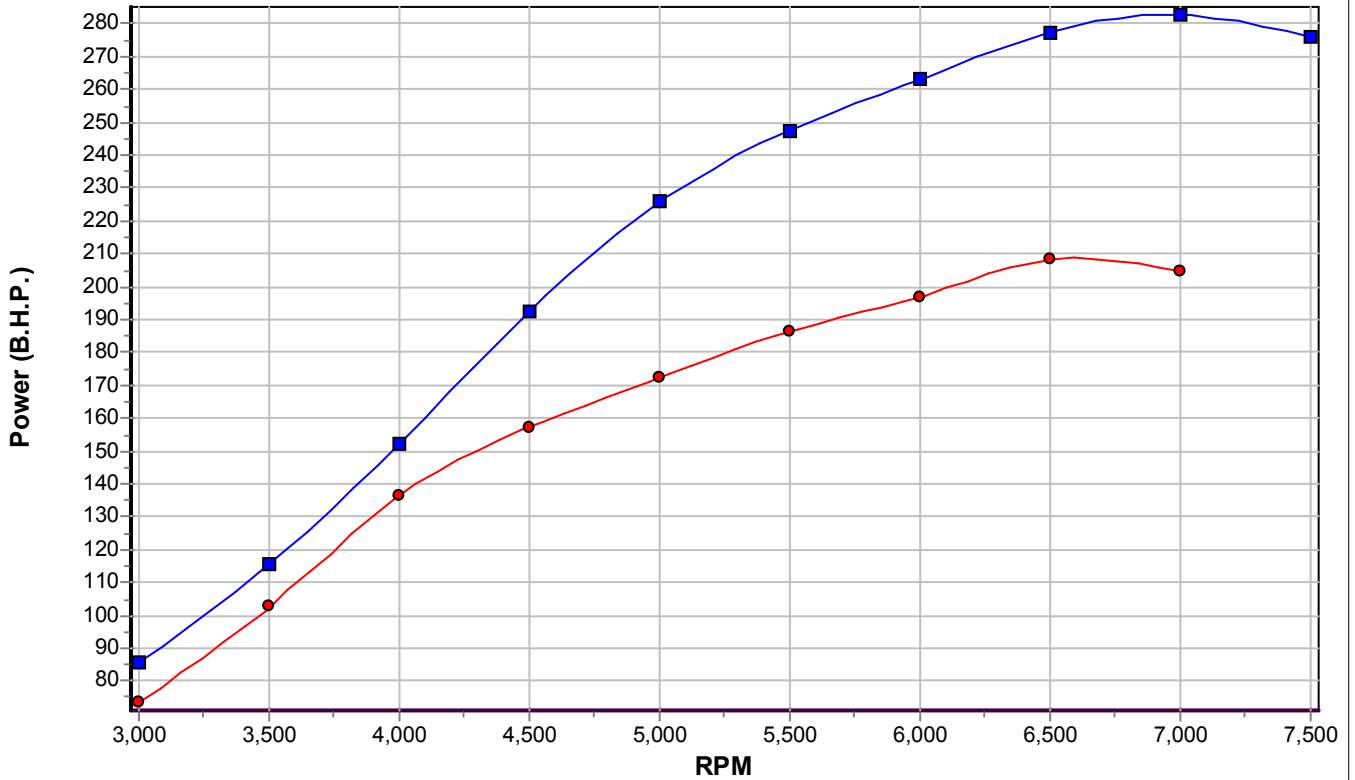

**RS IMPRESSIVE MOTORWORKS
DYNAMOMETER REPORT**

Registration No. : **WGG6288**
 Vehicle Type: **PROTON PERDANA ETERNA V6TT**
 Comments :

Date Tested : **2008/09/27**
 Gear Used: **4**

RPM	RUN 1	RUN 2		
1500				
2000				
2500				
3000	73.5	85.6		
3500	102.5	115.6		
4000	136.4	152.1		
4500	157.2	192.4		
5000	172.2	225.9		
5500	186.5	247.4		
6000	196.9	263.0		
6500	208.2	277.4		
7000	204.4	282.6		
7500		276.0		
8000				
8500				
9000				
9500				
10000				

Power Output

● RUN 1: BEFORE
 ■ RUN 2: AFTER