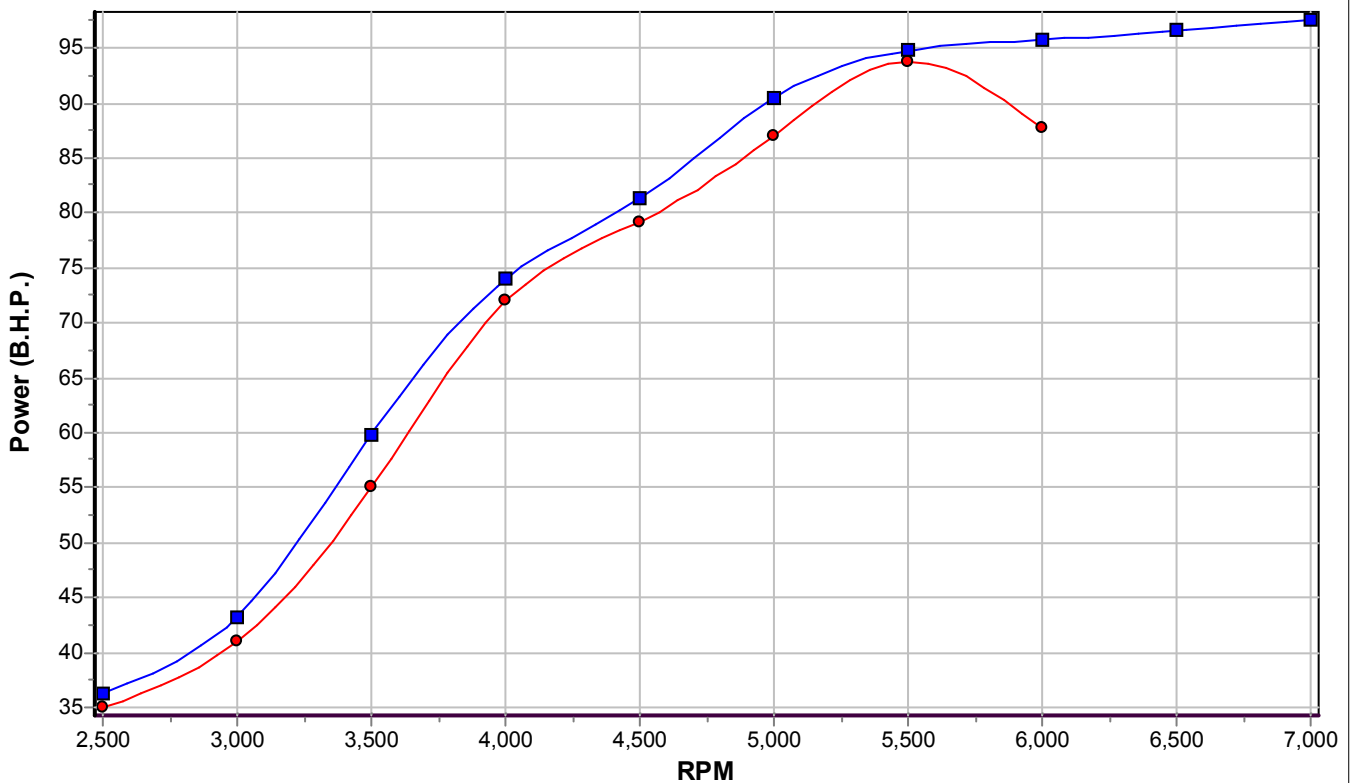

Registration No. : **JJD6995**
 Vehicle Type: **TOYOTA VIOS 1.5VVT(A)**
 Comments : **COLD AIR INTAKE, OIL CATCH TANK, CAMCON, NO CAT**
POWER AT WHEEL

Date Tested : **2006/02/13**
 Gear Used: **2**

RPM	RUN 1	RUN 2
1500		
2000		
2500	35.0	36.3
3000	41.0	43.3
3500	55.0	59.8
4000	72.0	74.0
4500	79.2	81.3
5000	87.1	90.5
5500	93.8	94.8
6000	87.8	95.8
6500		96.6
7000		97.6
7500		
8000		
8500		
9000		
9500		
10000		

Power Output

● RUN 1: BEFORE
 ■ RUN 2: AFTER