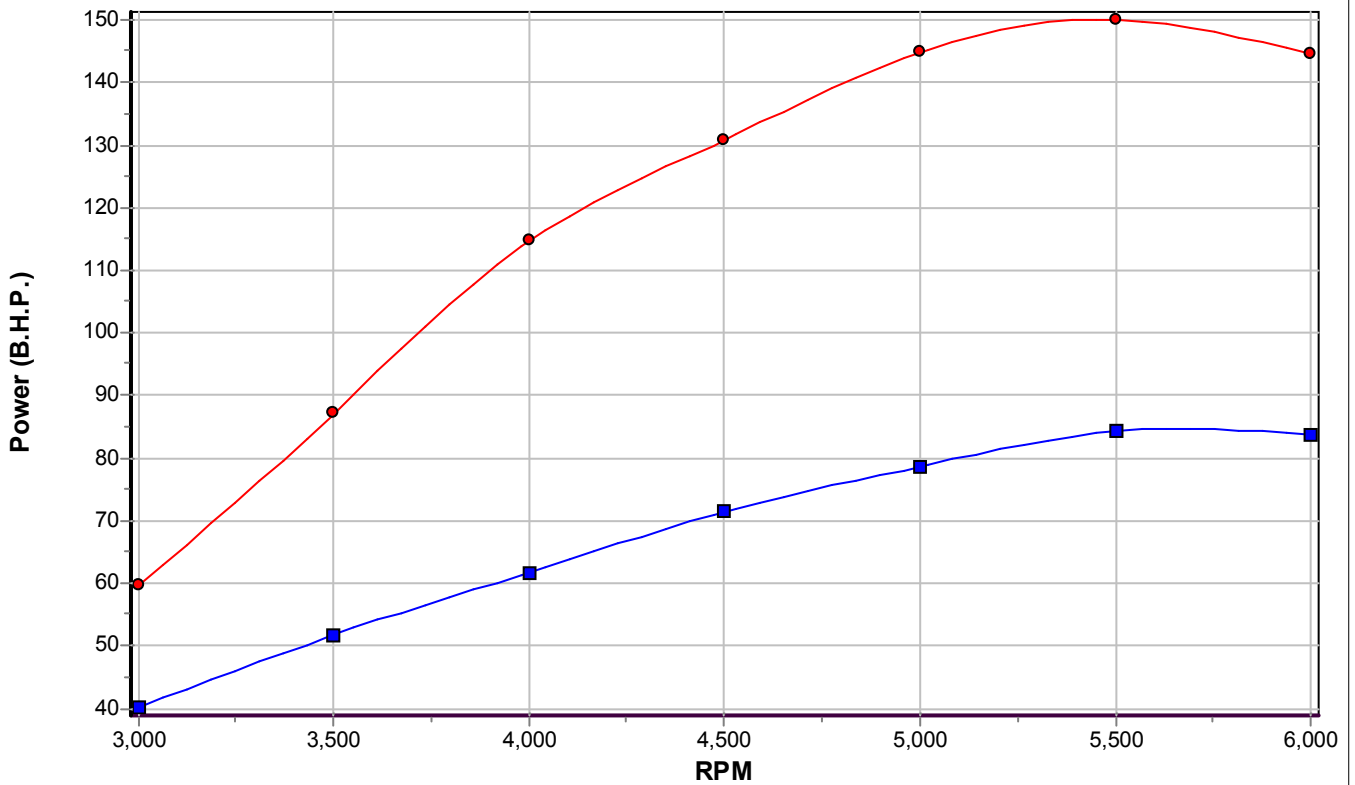

Registration No. : **WKR9155**  
 Vehicle Type: **PEUGEOT 206CC 1.6(A)**  
 Comments : **POWER AT WHEEL**

Date Tested : **2006/07/04**  
 Gear Used: **3**

RPM	RUN 2	RUN 1		
1500				
2000				
2500				
3000	59.6	40.2		
3500	87.3	51.8		
4000	114.7	61.8		
4500	130.9	71.5		
5000	144.9	78.7		
5500	150.0	84.3		
6000	144.6	83.9		
6500				
7000				
7500				
8000				
8500				
9000				
9500				
10000				

**Power Output**

● RUN 2: AFTER  
 ■ RUN 1: BEFORE