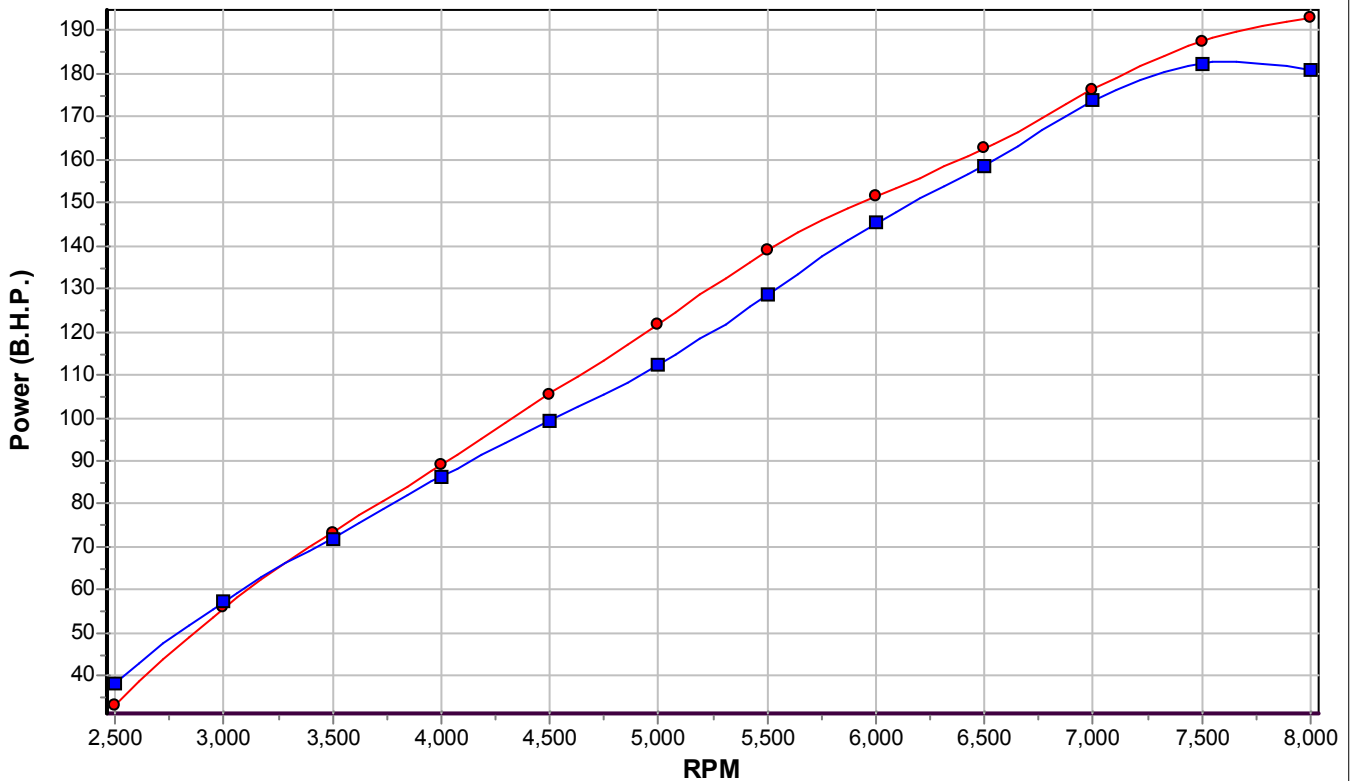

Registration No. : **WNY7070**
 Vehicle Type: **TOYOTA ALTEZZA 2.0 (M)**
 Comments :

Date Tested : **2006/05/24**
 Gear Used: **4**

RPM	RUN 4	RUN 5		
1500				
2000				
2500	33.2	38.5		
3000	56.0	57.5		
3500	73.4	72.0		
4000	89.0	86.3		
4500	105.5	99.2		
5000	121.7	112.3		
5500	138.9	128.5		
6000	151.6	145.3		
6500	162.5	158.6		
7000	176.2	173.6		
7500	187.3	182.2		
8000	192.9	181.0		
8500				
9000				
9500				
10000				

Power Output

● RUN 4: UNICHIP
 ■ RUN 5: STOCK