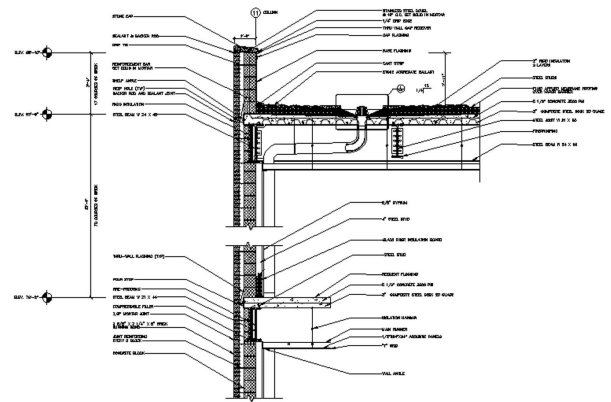

Robyn Bell

99 Jolindy Rd Richmond, MA 01254 Phone: (413) 822-2904 Email: robyn_bell19@hotmail.com

community center

wall section
parapet + roof drain

ink wash rendering

performance pavilion

perspective w/ photo montage