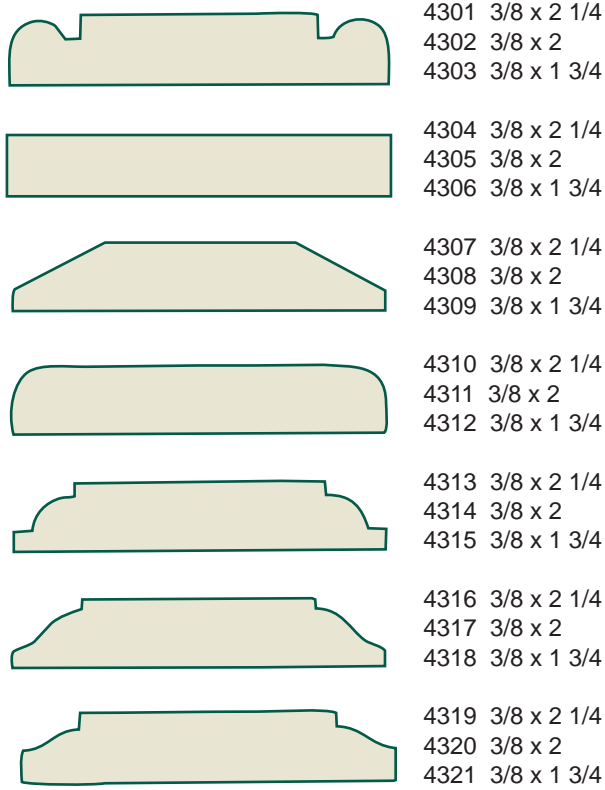

3801
1/2 x 1

3803
5/16 x 5/8

3802
1/2 x 1

3804
1/2 x 1

Hand Rails

Hand Rails

Hand Rails

Hand Rails

Hand Rails

Mantle Moulds

Mullions, Panel & Picture Mouldings

Mullion Casings

4322

4323

Panel Mouldings

Picture Mouldings