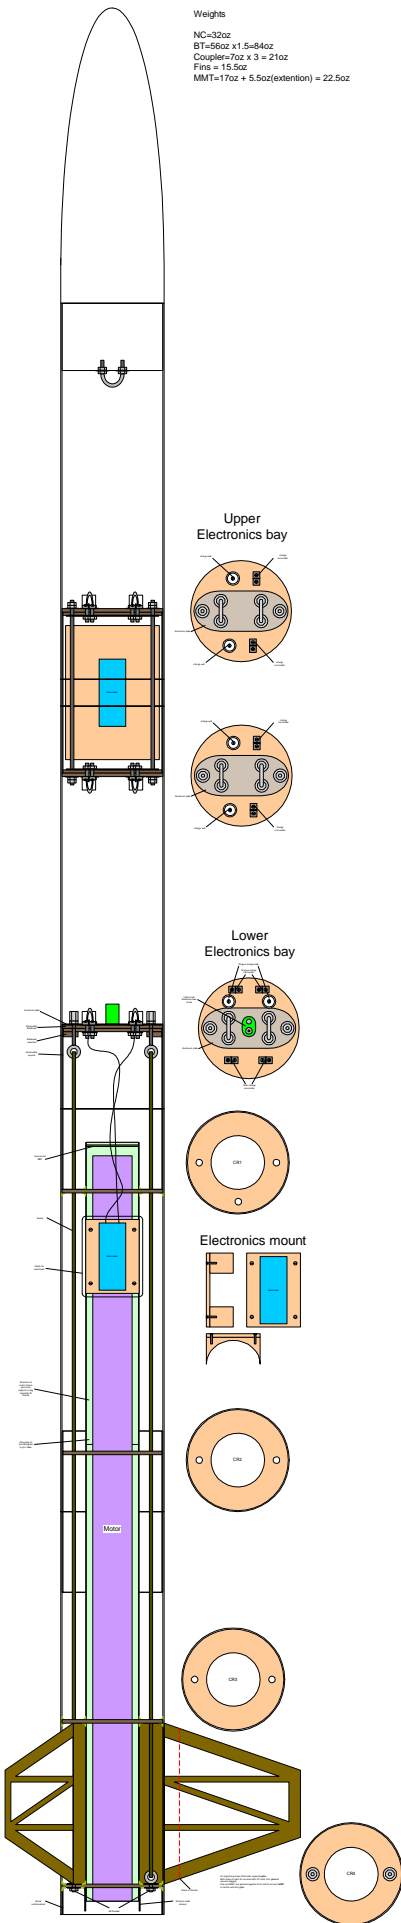

Weights
 NC=32oz
 BT=56oz x1.5=84oz
 Coupler=7oz x 3 = 21oz
 Fins = 15.5oz
 MMT=17oz + 5.5oz(extension) = 22.5oz

Upper Electronics bay

Lower Electronics bay

Electronics mount