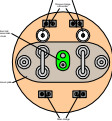

Weights
 NC=32oz
 BT=56oz x1.5=84oz
 Coupler=7oz x 3 = 21oz
 Fins = 15.5oz
 MMT=17oz + 5.5oz(extension) = 22.5oz

Upper Electronics bay

Lower Electronics bay

Electronics mount