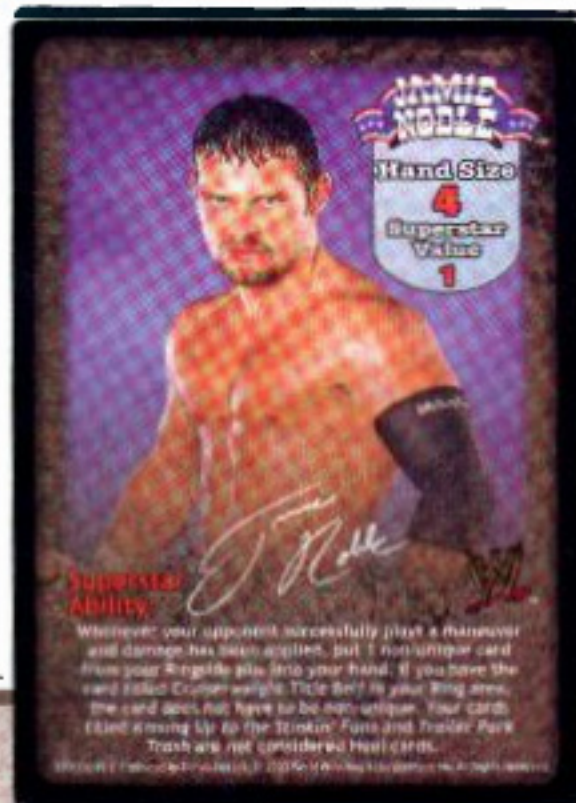

I aims to be startin'
sump'tin', cuz I'm

JAMIE NOBLE, boy!

Now that *Velocity* is out, everyone's favorite (or least favorite) backwoods brawler, **Jamie Noble**, is in *Raw Deal*, with all his flair, or lack thereof. Whether he's in the ring, with his fav-or-ite gal Nidia or shoppin' for mobile homes, he's ready to wrestle anyone, anywhere.

Jamie's ability helps out when your opponent tries to beat the mess out of ya and is great whether you want him to be face or heel. It also makes *Trailer Park Trash* and *Kissing Up to the Stinkin' Fans* non-heel, which lets you put the hurt on your opponent's action cards, no matter what kind of deck you put together. *Manager Interferes*, *Chair Shot*, *Apply Illegal Leverage* and *Strangle Hold* can all help you teach

RAW DEAL

SCRYEDECK

by *Melanie Cummings*

the other fella the ways of the backwoods. You play dirty to win, boy!

Jamie's superstar-specific cards in *Velocity* make him a Smackdown wrestler, through and through. The Smackdown brand brings us several new cards that can only be played by Smackdown wrestlers. The best, by far, is the **Cruiserweight Title Belt**, which raises your Superstar Value and lets you search your arsenal for a Smackdown logo card every turn. Plus, it make's Jamie's superstar ability even better

Sô, disconnect the trailer hitch, stay a while with Jamie and Nidia in their double-wide, and enjoy their down-home cookin'. Yee Ha!