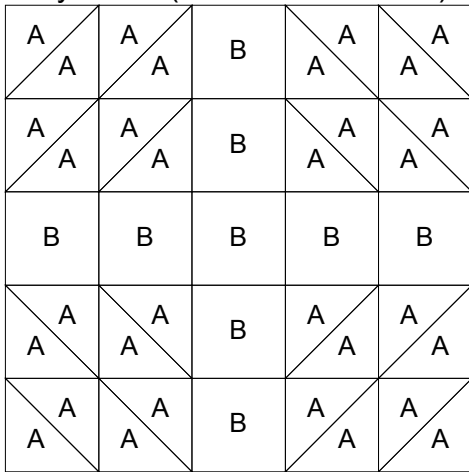

# QAC BOM 2008 06 Odd Scraps Patchwork

Key Block (27/100 actual size)

## Cutting Diagrams