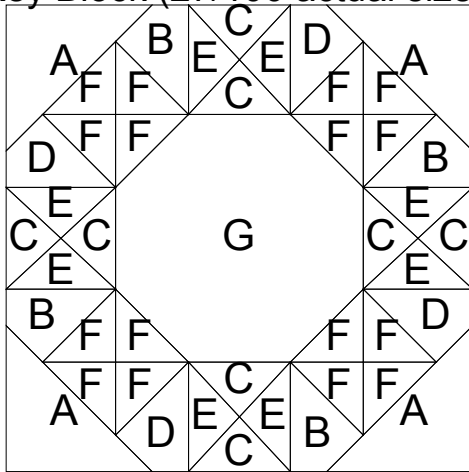

QAC BOM 2008 10 Wheel of Fortune

Key Block (27/100 actual size)

Cutting Diagrams

Patch Count

F

8 pchs

8 pchs
