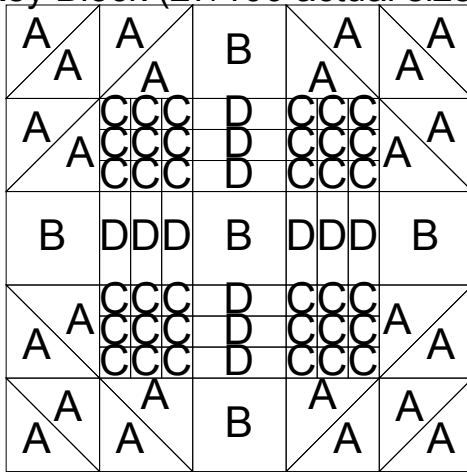

QAC BOM 2008 09 Goose in the Pond

Key Block (27/100 actual size)

Cutting Diagrams

D

8 pchs

4 pchs