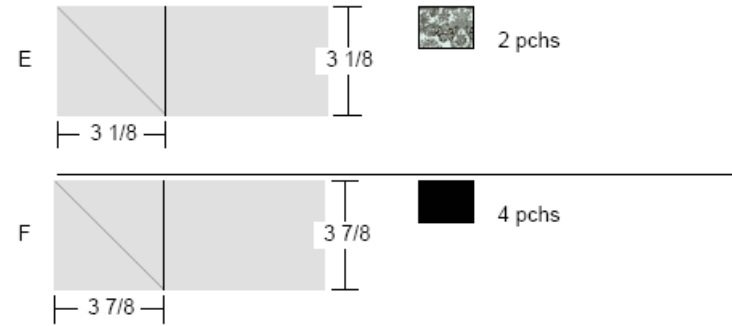

QAC BOM 2008 07 W.C.T. Union

Key Block (27/100 actual size)

-  **Blackish green**
-  **Deep Rust**
-  **Cream**
-  **Medium Gold**

Cutting Diagrams

Patch Count

Alternate construction method of the center square:
Sew $2 \frac{3}{4}$ Inch medium gold squares ala "sew and flip"
on a $3 \frac{1}{2}$ inch square of cream.