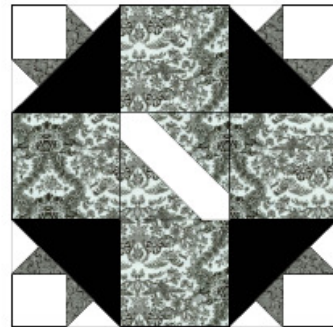

QAC BOM 2008 07 W.C.T. Union

Key Block (27/100 actual size)

-  **Blackish green**
-  **Deep Rust**
-  **Cream**
-  **Medium Gold**

Cutting Diagrams

Patch Count

Alternate construction method of the center square:
Sew $2 \frac{3}{4}$ Inch medium gold squares ala "sew and flip"
on a $3 \frac{1}{2}$ inch square of cream.