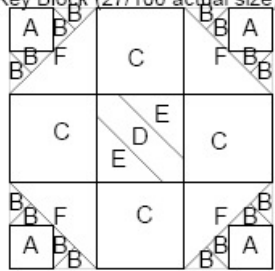

QAC BOM 2008 07 W.C.T. Union

Key Block (27/100 actual size)

-  **Blackish green**
-  **Deep Rust**
-  **Cream**
-  **Medium Gold**

Cutting Diagrams

Patch Count

Alternate construction method of the center square:
Sew $2 \frac{3}{4}$ Inch medium gold squares ala "sew and flip"
on a $3 \frac{1}{2}$ inch square of cream.