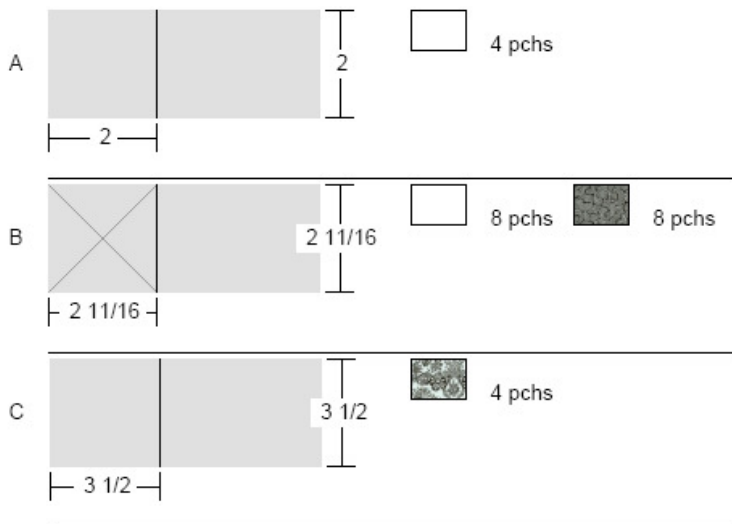

QAC BOM 2008 07 W.C.T. Union

Key Block (27/100 actual size)

-  **Blackish green**
-  **Deep Rust**
-  **Cream**
-  **Medium Gold**

Cutting Diagrams

Patch Count

Alternate construction method of the center square:
Sew $2 \frac{3}{4}$ Inch medium gold squares ala "sew and flip"
on a $3 \frac{1}{2}$ inch square of cream.