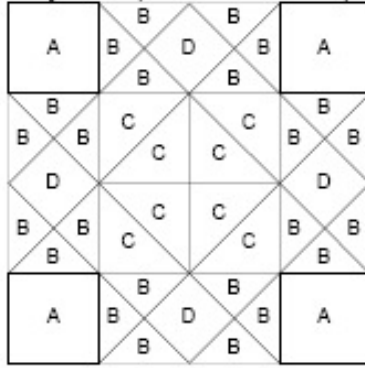

# QAC 2008 BOM May: Girl's Favorite

Key Block (27/100 actual size)

Cutting Diagrams

Patch Count