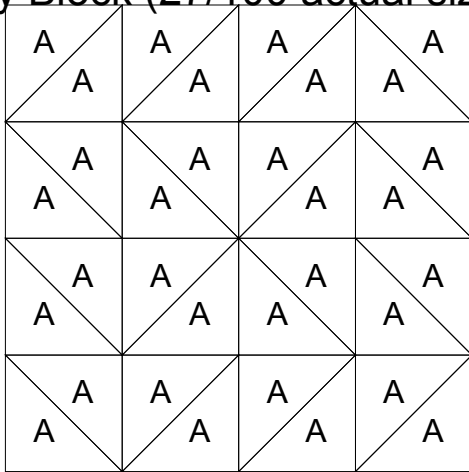

QAC BOM 2008 04 Yankee Puzzle 9 inch fin

Key Block (27/100 actual size)

Cutting Diagrams

Patch Count