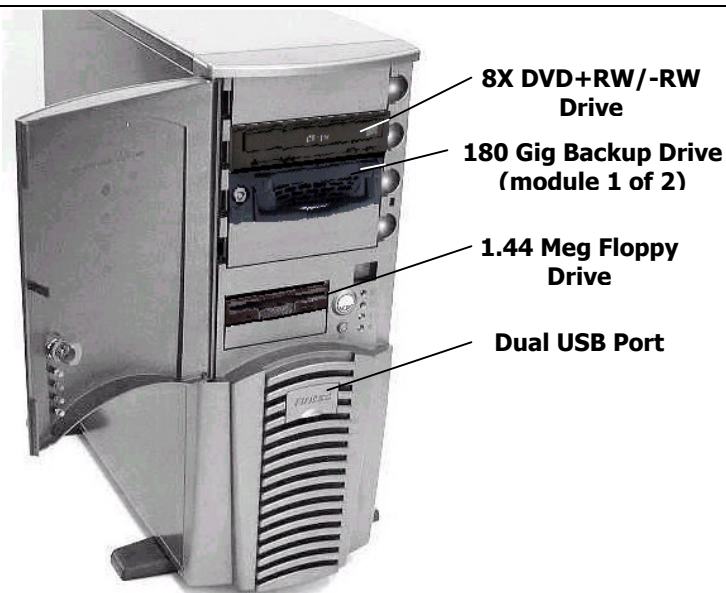

XEON 3 SERVER

\$2,999

Includes Microsoft® 2003 Server, five client license, delivery and installation

\$3,074

With Netware® 6, five client license, delivery and installation

FEATURES

Cool gray secured server case with a flip-up cover that reveals dual USB ports. Inside the case you'll find:

- A high performance Intel Xenon 2.8 Gigahertz CPU
- 1 Gig of Registered DDR System RAM
- ASUS High Performance Motherboard utilizing Intel 82875P Chipset, 533MHz Front Side Bus
- Mirrored 120 Gig Serial ATA133 Main Drive
- Two 120 Gig Modular Removable Mirror Drives that serve as full rotating Backup System
- DVD/CD-RW Drive- Reads at 40X CD-ROM, 12X DVD-ROM48x CDRom, Writes 8X DVD+R, 4X DVD+RW, 8X DVD-R, 4X DVD-RW, 40X CD-R, 24X CD-RW 1.44 Floppy
- Four rear-access Firewire ports
- Windows 2000 Small Business Server
- Norton Antivirus System

Additionally, the system includes Microsoft Optical Scroll Mouse, standard 101 key keyboard and a 700 Watt Uninterruptible Power Supply with enough extra power for a router, a network switch or hub and one desktop PC.

SYSTEM SPECIFICATIONS

CPU This system utilizes an Intel Xeon 2.8 Gigahertz processor with 512K cache

Motherboard Dual processor capable ASUS Model #PC-DL Deluxe with Intel 82875P Chipset, 533MHz FSB, Intel Hyper-Threading Technology, 2 UltraATA 133 ports and 2 SATA RAID Hard Disk Controller, 5 PCI Ports (one used by Firewire Port card below), One Intel CSA-based Gigabit LAN controller Network port, AI AUDIO 6-channel digital Audio Ports.