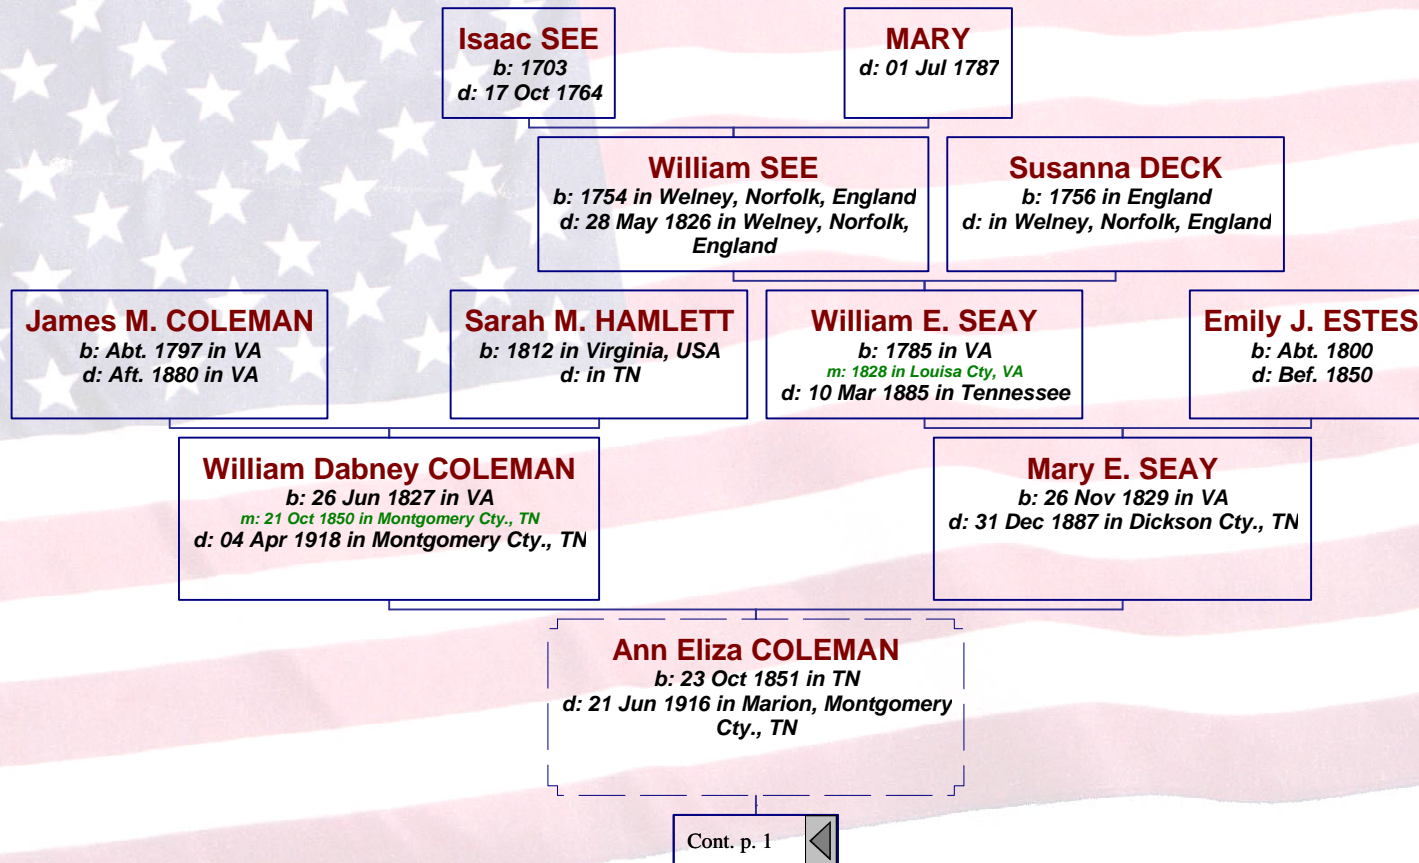

Ancestors of Margaret Louise Neblett (2 of 14)