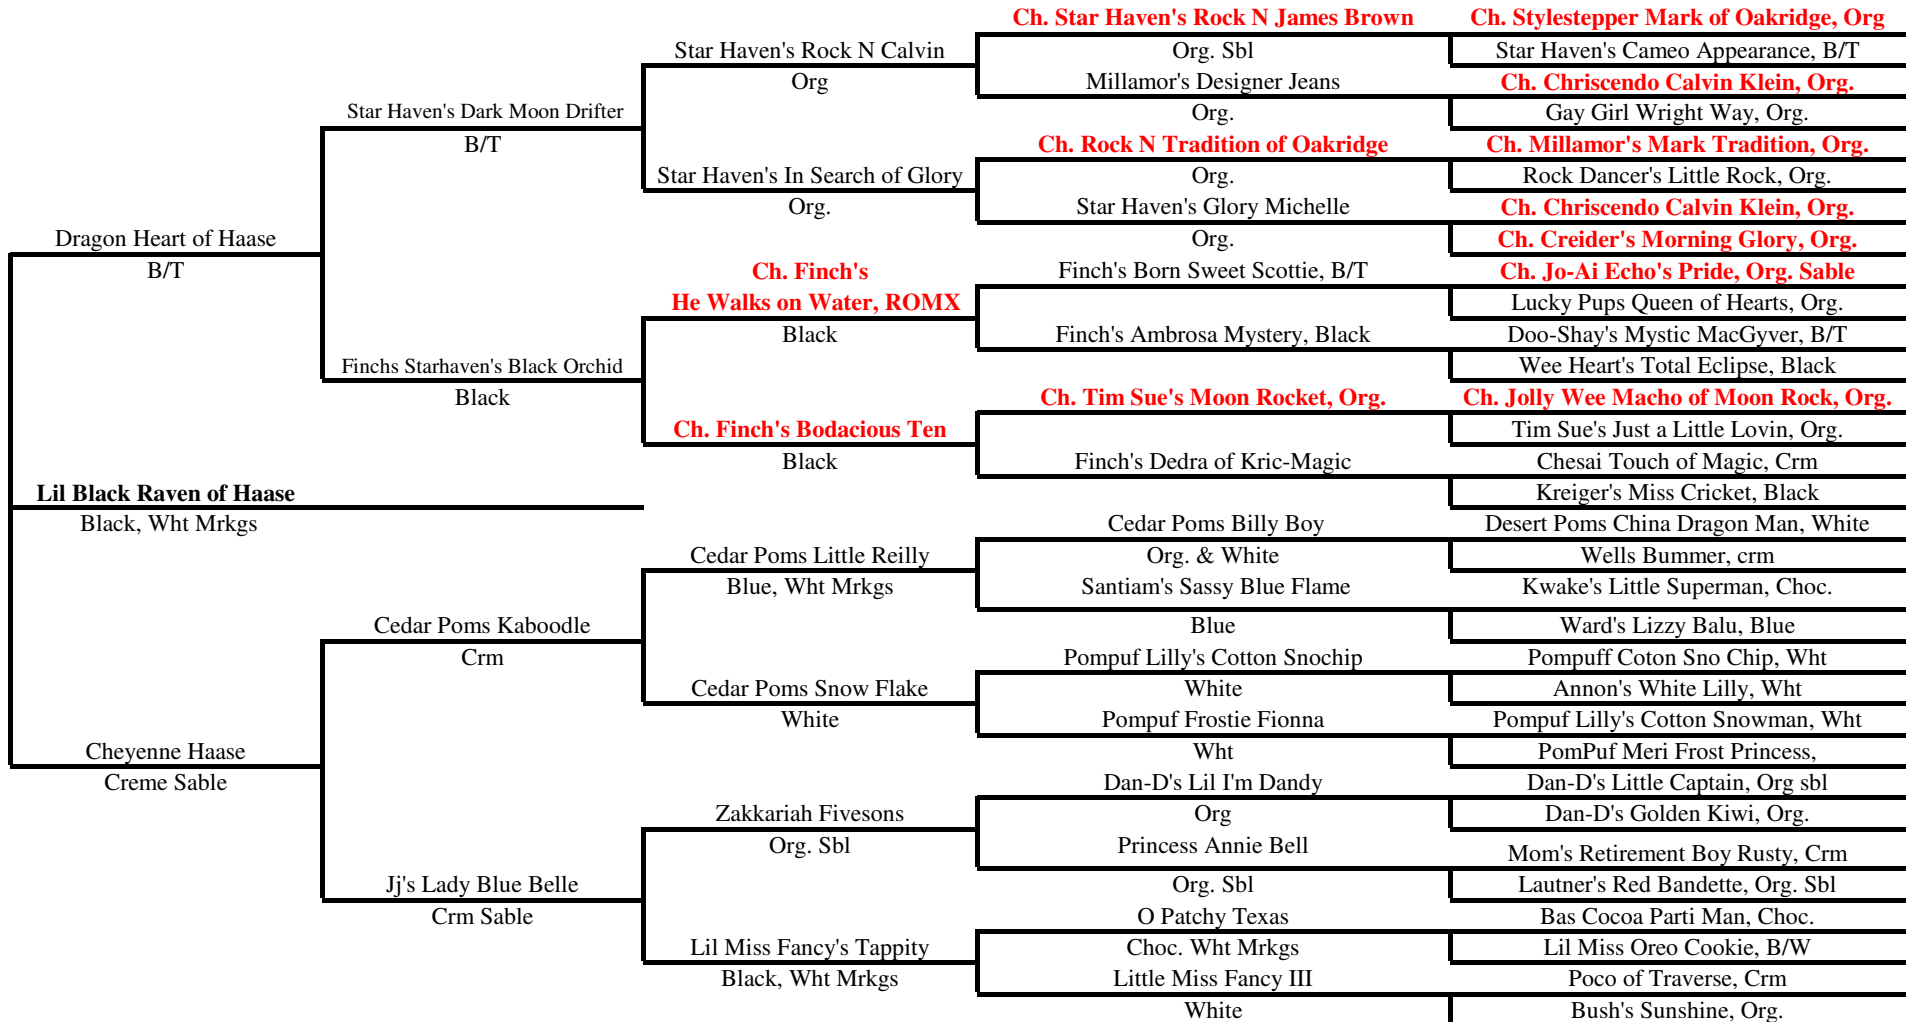

Pedigree of: Lil Black Raven of Haase

Date of Birth: 12/2003
Color: Black, White Mrkgs
Sex: Female
Owner: Cynthia Lowe

Breeder: Ruthann Haase

I certify this Pedigree to be correct to the best of my knowledge. Compiled from AKC pedigree.