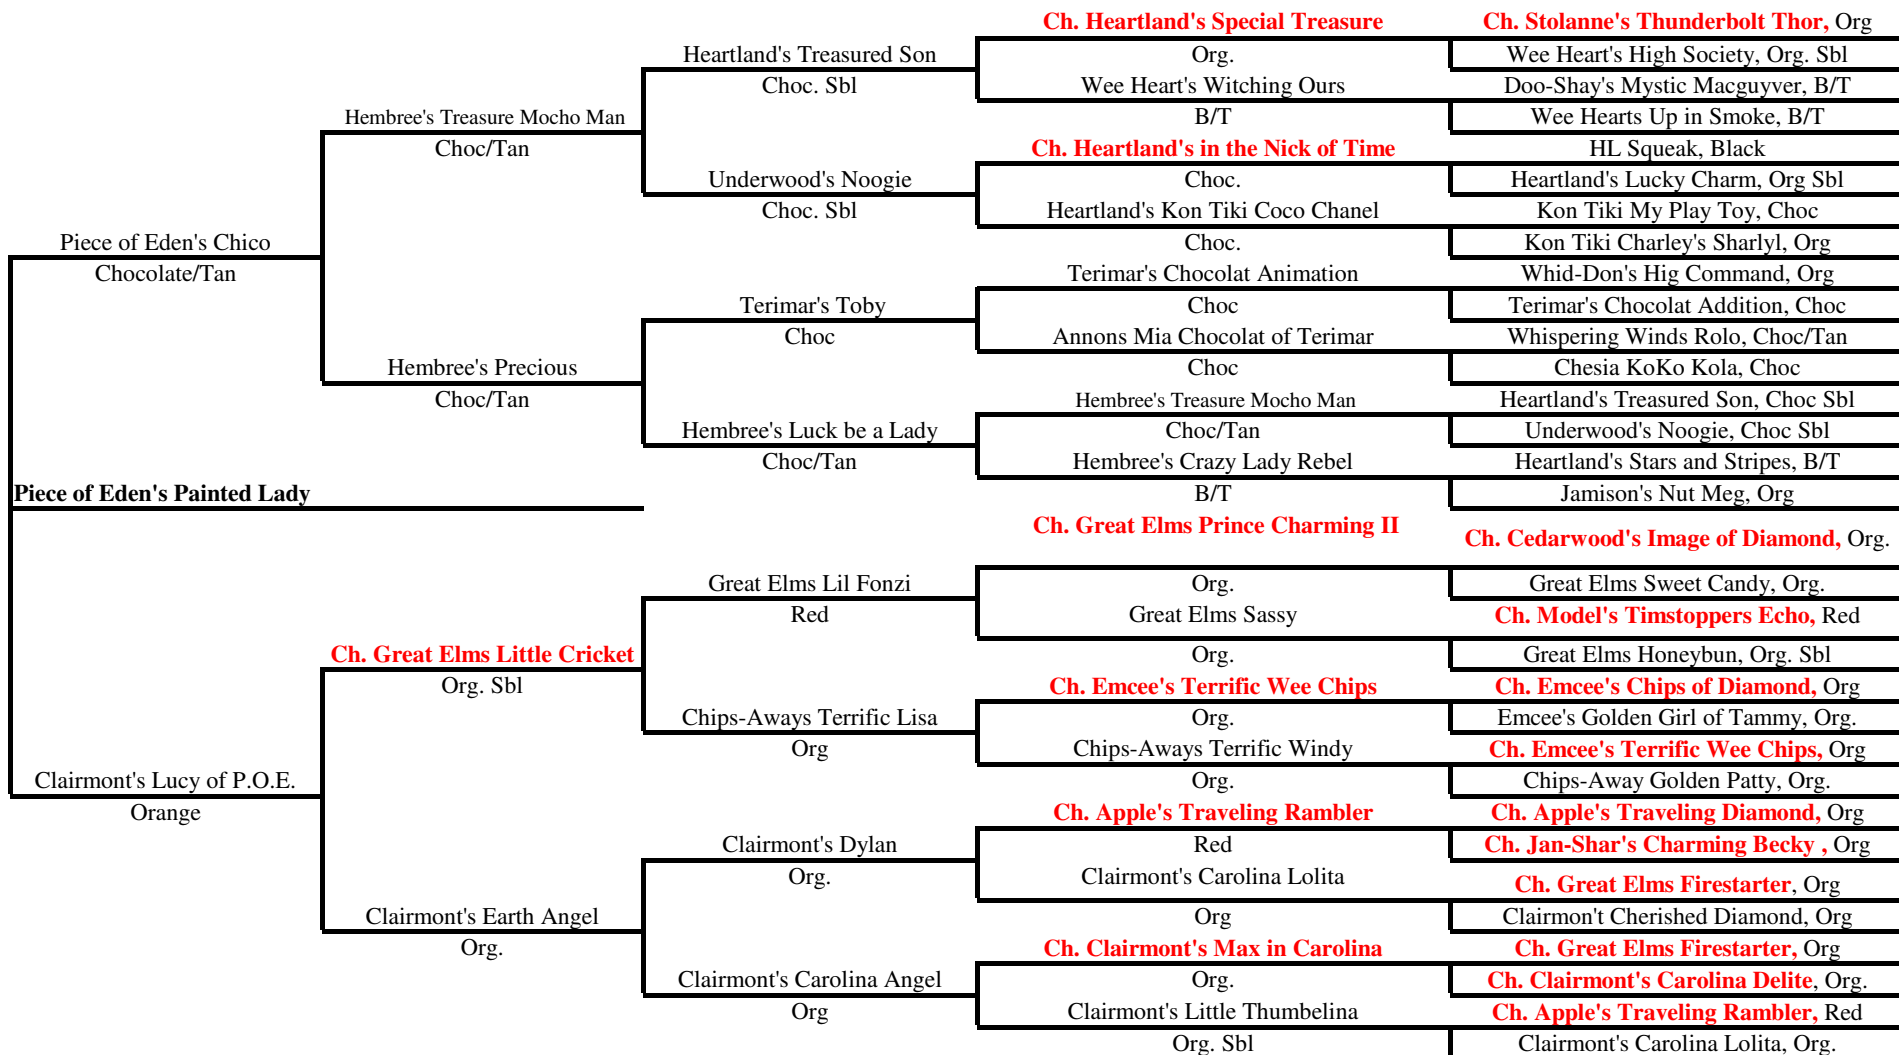

Pedigree of: Piece of Eden's Painted Lady

Date of Birth: 04/2003

Color: Orange Sable

Sex: Female

Owner: Cynthia Lowe

Breeder: Cynthia Lowe

Piece of Eden Pomeranians

I certify this Pedigree to be correct to the best of my knowledge, Cynthia Lowe - Piece of Eden's Pomeranians