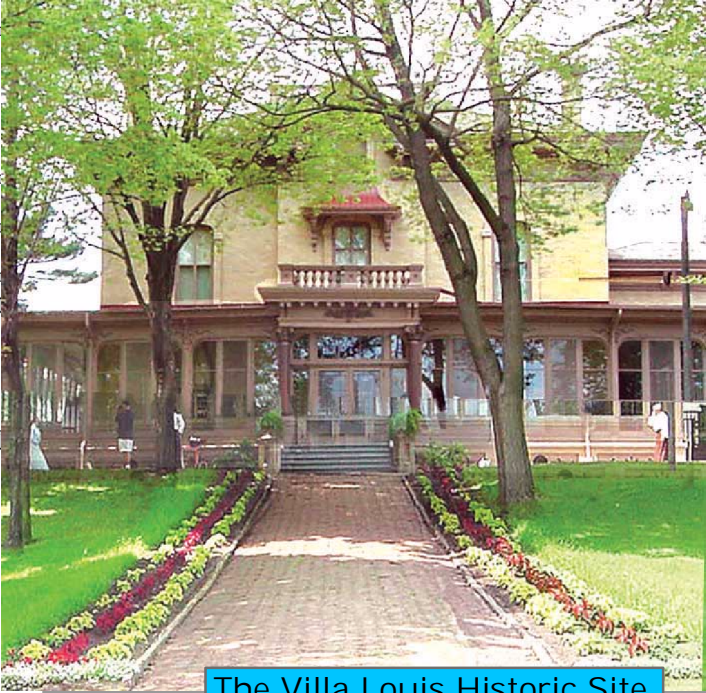

# Prairie du Chien Half Marathon

St. Feriole Island and Downtown Prairie du Chien

The Villa Louis Historic Site

For race information visit:  
[geocities.com/pdchalfmarathon](http://geocities.com/pdchalfmarathon)  
 or  
[active.com](http://active.com)  
 or email  
[pdchalfmarathon@yahoo.com](mailto:pdchalfmarathon@yahoo.com)

- Points of Interest**
- 1] The Rock Building
  - 2] Dousman Hotel
  - 3] Dousman House
  - 4] L'acien Cemetery
  - 5] Military Cemetery
  - 6] Ft. Crawford Medical Museum
  - 7] Campion School/Martin Luther Prep
  - 8] Hoffman Hall
  - 9] Lochner Park
  - 10] Mulrooney Park
  - 11] Historic Downtown Prairie du Chien
  - 12] Willie and Nellies  
Site of the Dropping of the Carp!
- B** = Bathrooms
- +** = Aid stations
-  = Registration and Pasta Dinner