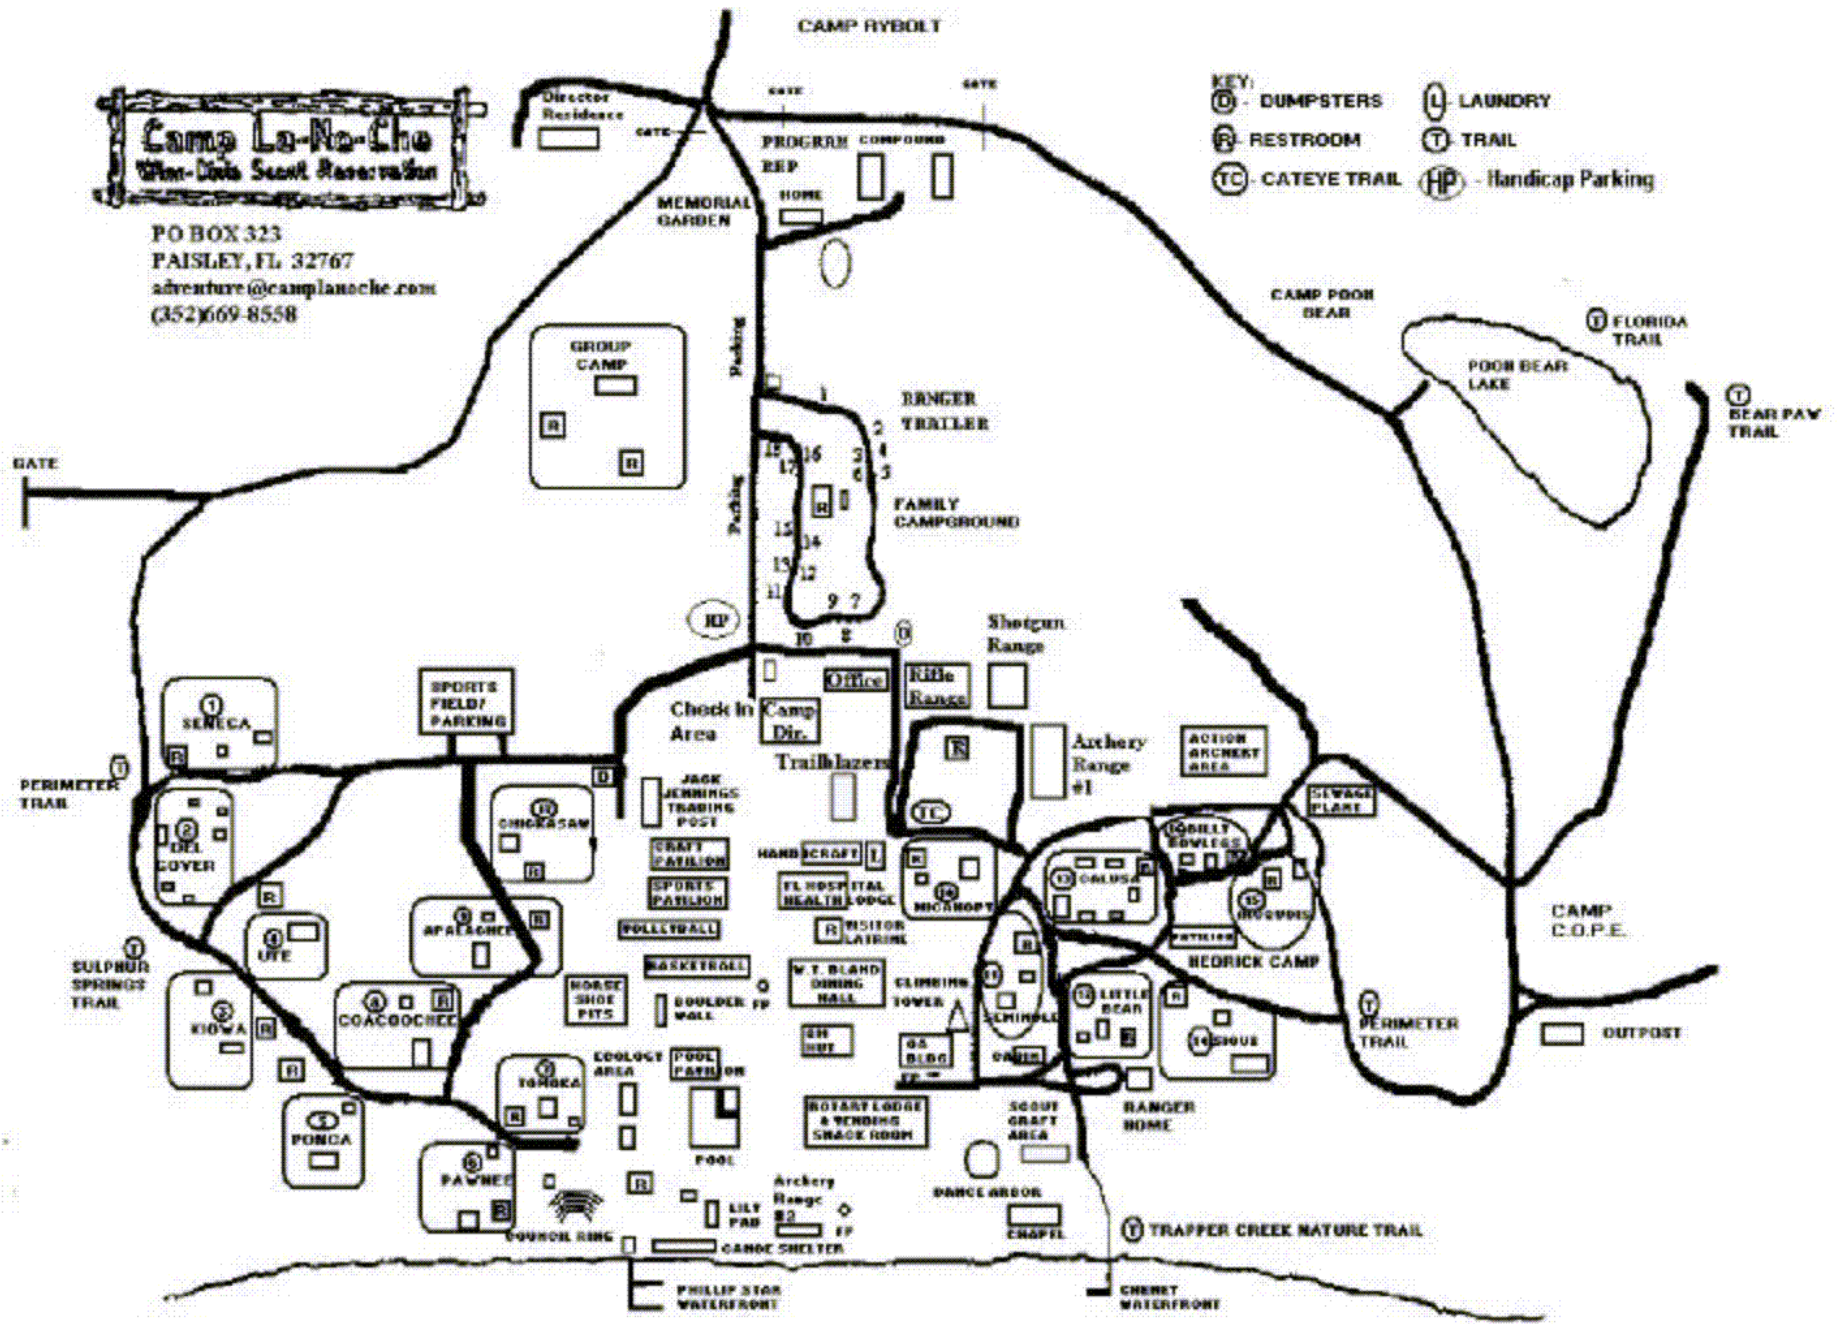

## Directions to Camp La No Che

Note: All distances are approximate. Origination point is assumed to be Orlando.

### Directions

- Take I-4 east to exit 101BC.
- Turn left onto 46 and proceed west for 7.6 miles.
- Turn right onto 46A and proceed 5.5 miles.
- Turn left onto 44 and proceed west 4.1 miles.
- Turn right onto 439 and proceed 7.8 miles to 42.
- Turn right on 42. Proceed east 3.3 miles.
- Turn right on Maggie Jones Road (just past the Boy Scout Camp sign on 42).
- Follow the signs to Camp La-No-Che and the Winn-Dixie Scout Reservation

PO BOX 323  
 PAISLEY, FL 32767  
 adventure@camp.lanochc.com  
 (352)669-8558

CAMP RYBOLT

- KEY:
- (D) DUMPSTERS
  - (R) RESTROOM
  - (TC) CATEYE TRAIL
  - (L) LAUNDRY
  - (T) TRAIL
  - (HP) Handicap Parking

LAKE NORRIS