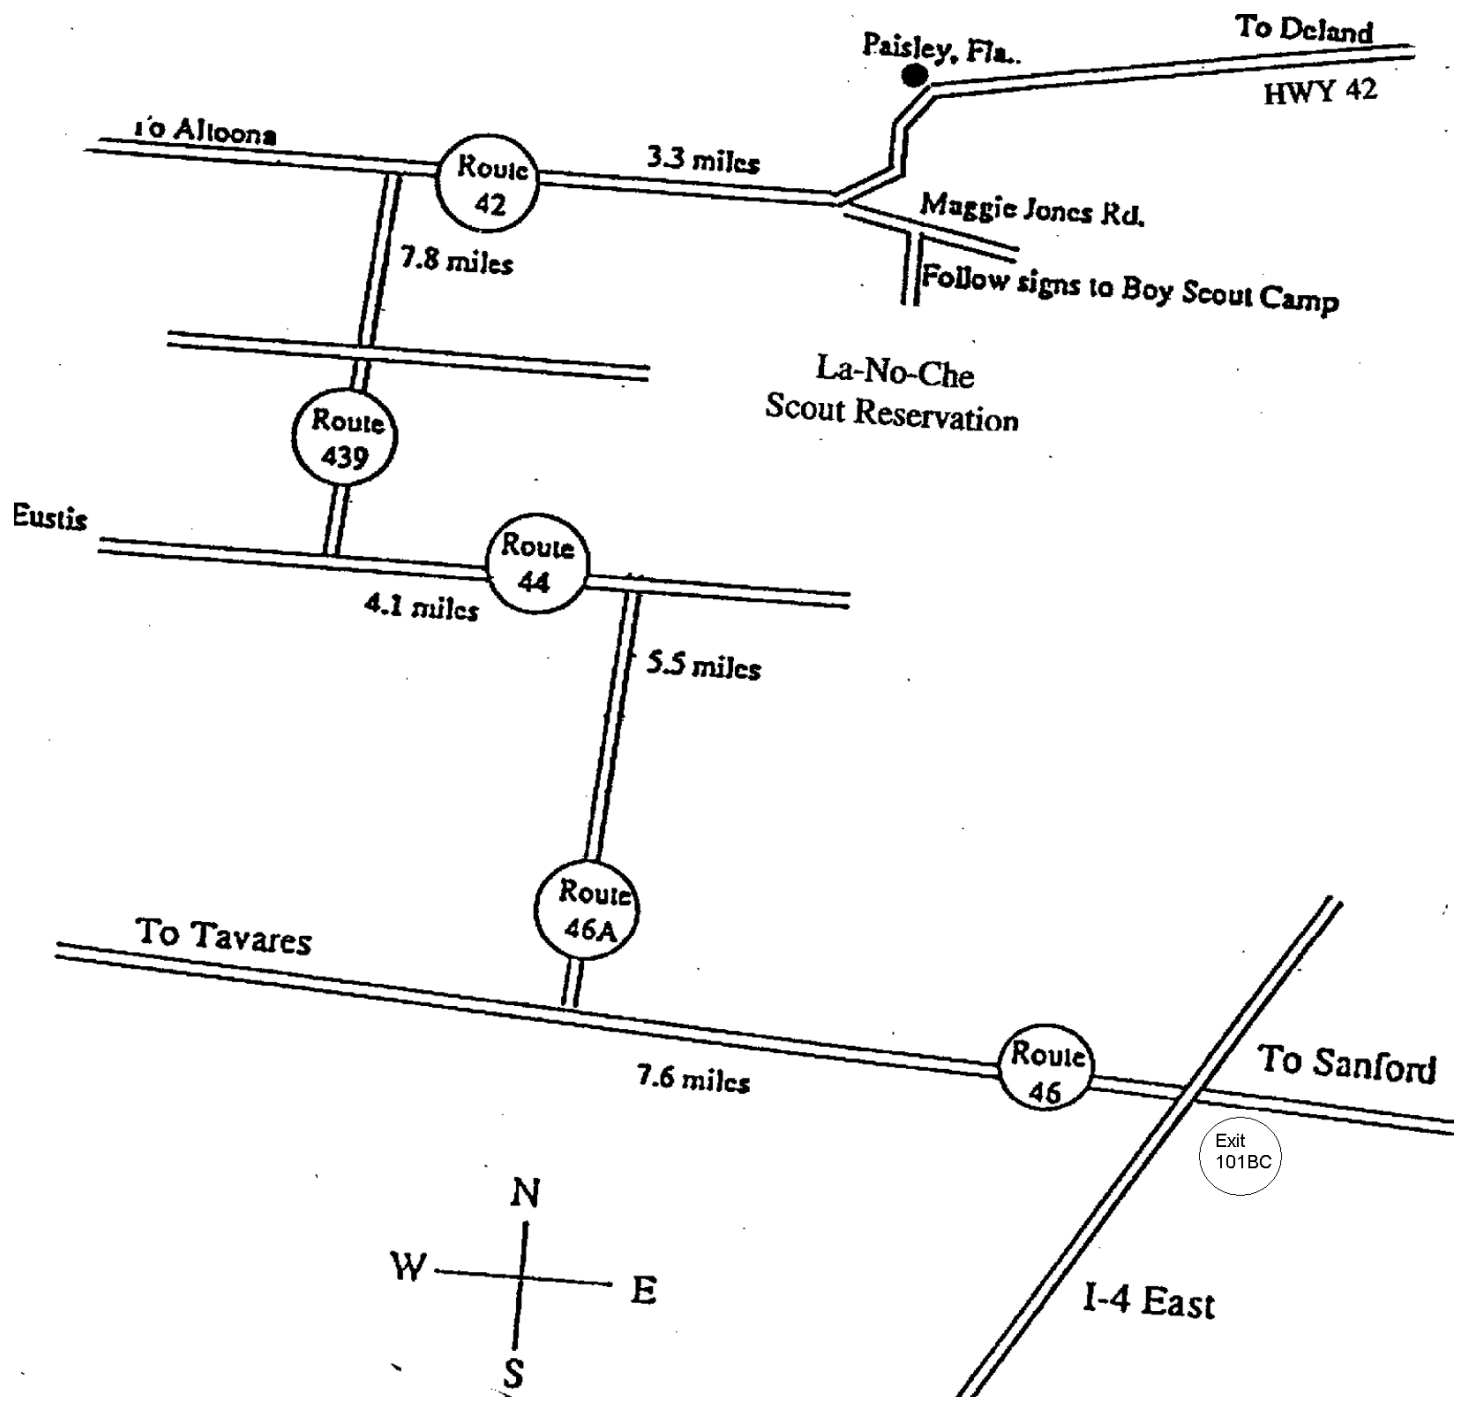

## Directions to Camp La No Che

Note: All distances are approximate. Origination point is assumed to be Orlando.

### Directions

- Take I-4 east to exit 101BC.
- Turn left onto 46 and proceed west for 7.6 miles.
- Turn right onto 46A and proceed 5.5 miles.
- Turn left onto 44 and proceed west 4.1 miles.
- Turn right onto 439 and proceed 7.8 miles to 42.
- Turn right on 42. Proceed east 3.3 miles.
- Turn right on Maggie Jones Road (just past the Boy Scout Camp sign on 42).
- Follow the signs to Camp La-No-Che and the Winn-Dixie Scout Reservation

PO BOX 323  
 PAISLEY, FL 32767  
 adventure@camp.lanochc.com  
 (352)669-8558

CAMP RYBOLT

- KEY:
- (D) DUMPSTERS
  - (R) RESTROOM
  - (TC) CATEYE TRAIL
  - (L) LAUNDRY
  - (T) TRAIL
  - (HP) Handicap Parking

LAKE NORRIS