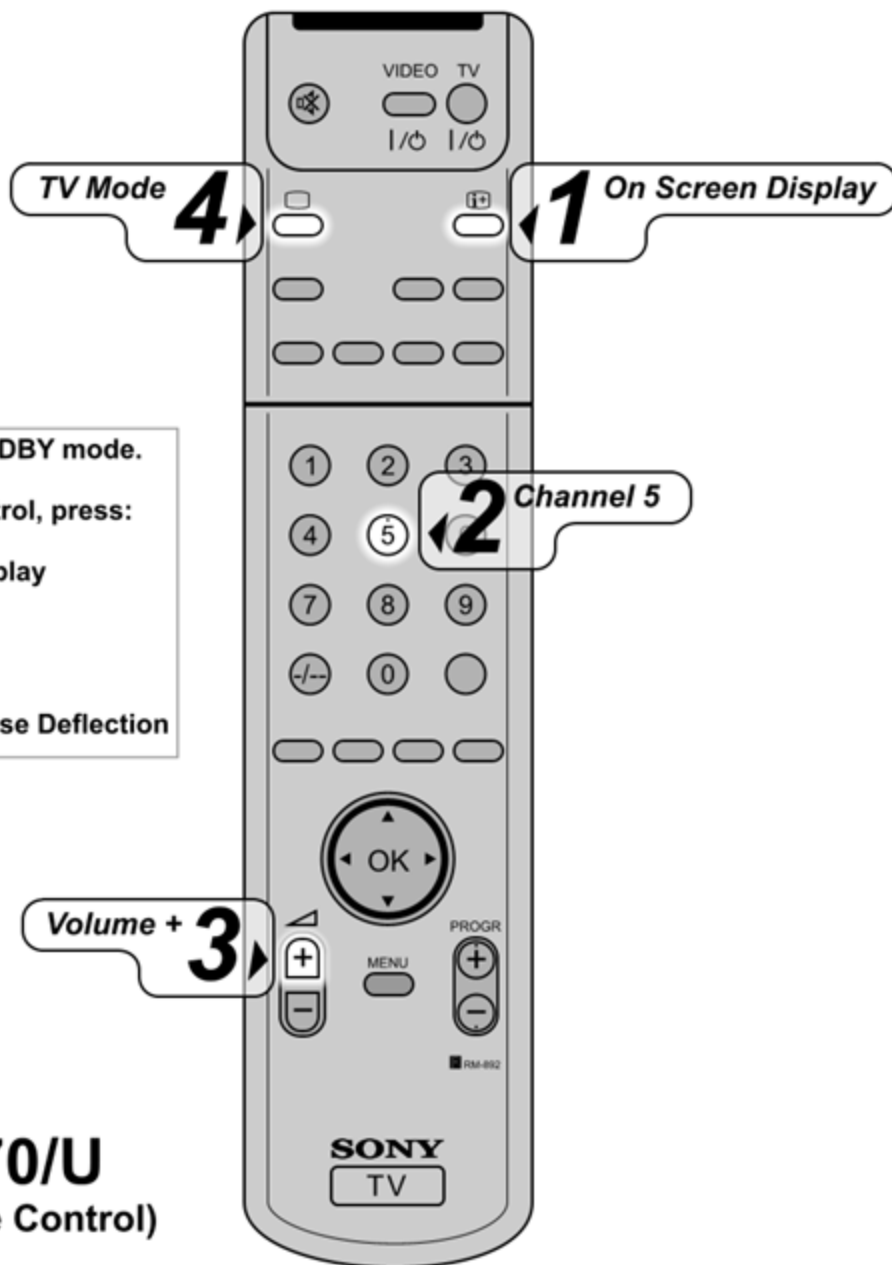

# Trinitron Colour Television - KV36FS70/U

Turning the TV on in Engineer Mode (TT - MODE)

## Original Factory Settings

### Deflection

V - Size	22
V - Pos	33
V - Comp	0
V - Linear	8
S - Corr	8
H - Size	34
Ew - Dc	OFF
Pin Amp	38
Up - CPin	30
M - Pin	2
Lo - CPin	33
Trap	6
H - Pos	22
AFC - Bow	9
AFC - Angle	9
Up - VLin	0
Lo - VLin	0
MPIP PAmp	-5
MPIP UC Pin	-3
MPIP LC Pin	-6
MPIP Trap	1
EPG PAmp	-5
EPG UC Pin	-4
EPG LC Pin	1
EPG Trap	-1

### Ext. Deflection

Corner Pin	127
------------	-----

**KV-36FS70/U**  
(RM-892 Remote Control)