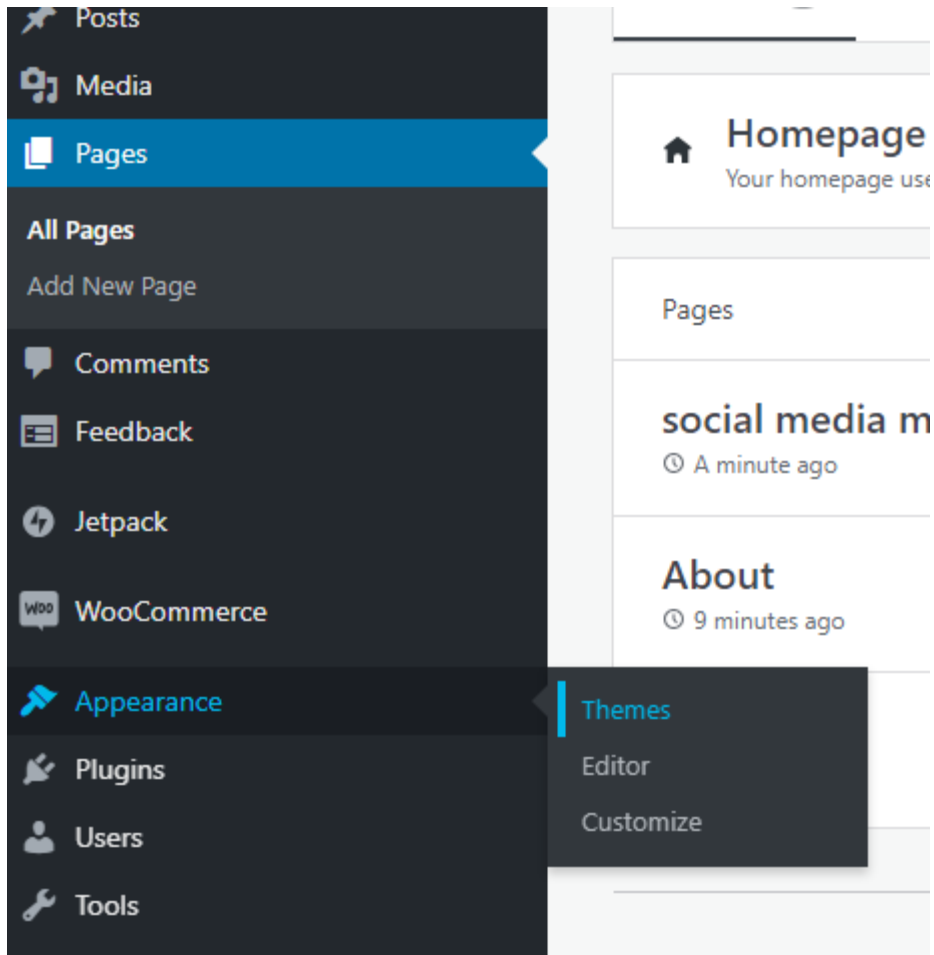

Pick a design

One of these homepage options could be great to start

Portfolio

Blog

Business

Store

Art & Design

Fewer
Free

Dawson
Free

Website address:-

Login address:

Pages:-

Click on

Change Themes :-
Appearance -> Themes

Search themes

Themes

Select or update the visual design for your site. [Learn more.](#)

Recommended

All

Blog

Portfolio

Business

Store

Rivington