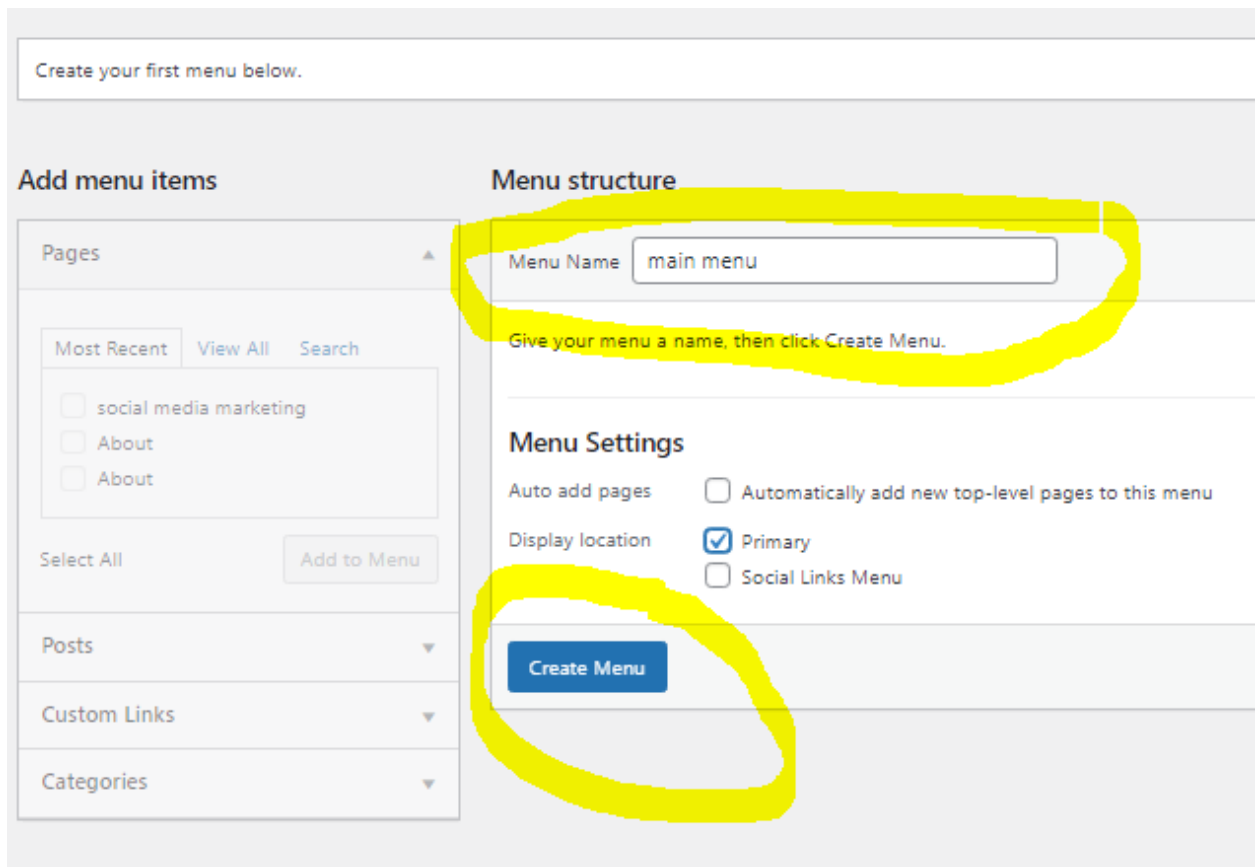

Select or update the visual design for your site. [Learn more.](#)

Recommended

All

Blog

Portfolio

Business

Store

Rivington

1 Example Street, Anytown, 10100 USA

Home

About

how to create main menu ?

How to add pages to your main menu ?

Select pages

The image shows the WordPress menu management interface. On the left, the 'Add menu items' panel is active, displaying a list of pages under the 'Pages' section. The 'About' and 'social media marketing' items are selected with checkboxes. A yellow circle highlights the 'Add to Menu' button. Below the pages list are sections for 'Posts', 'Custom Links', and 'Categories'. On the right, the 'Menu structure' panel shows the menu name 'main menu' and instructions to add items from the left. Under 'Menu Settings', the 'Primary' display location is selected. At the bottom of the right panel are 'Save Menu' and 'Delete Menu' buttons.