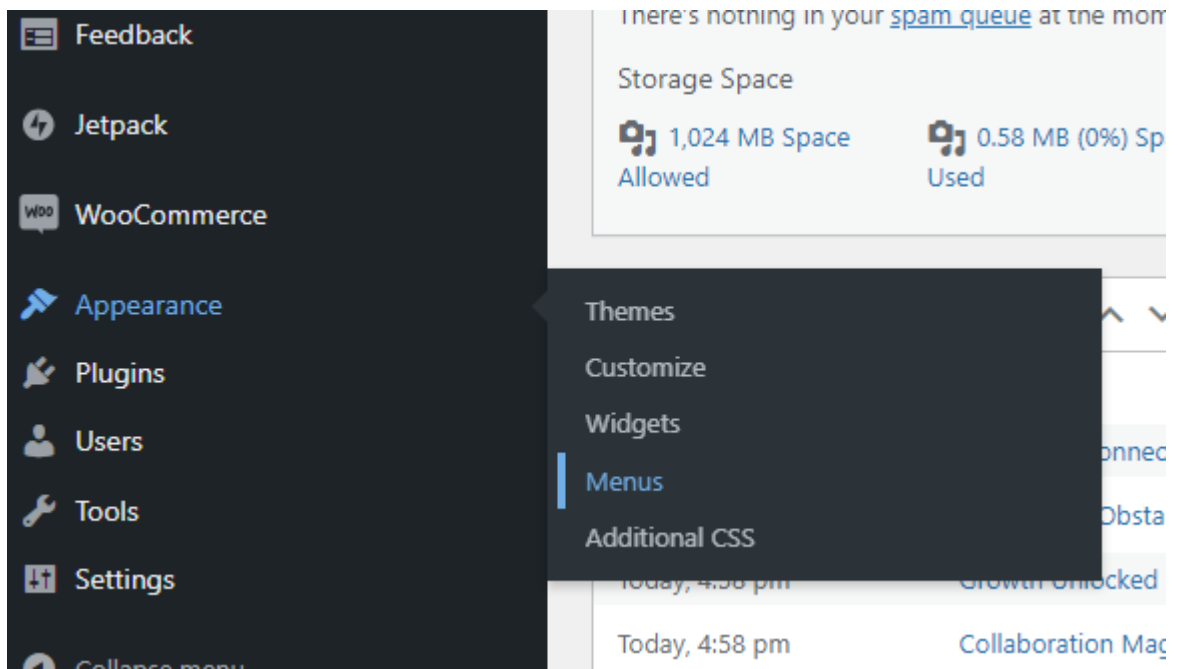

Select or update the visual design for your site. [Learn more.](#)

Recommended

All

Blog

Portfolio

Business

Store

Rivington

1 Example Street, Anytown, 10100 USA

Home

About

how to create main menu ?

How to add pages to your main menu ?

Select pages

The image shows the WordPress menu management interface. On the left, the 'Add menu items' panel is active, displaying a list of pages under the 'Pages' section. The 'About' and 'social media marketing' items are selected with checkboxes. A yellow circle highlights the 'Add to Menu' button. Below the pages list are sections for 'Posts', 'Custom Links', and 'Categories'. On the right, the 'Menu structure' panel shows the menu name 'main menu' and instructions to add items from the left. Under 'Menu Settings', the 'Primary' display location is selected. At the bottom of the right panel are 'Save Menu' and 'Delete Menu' buttons.