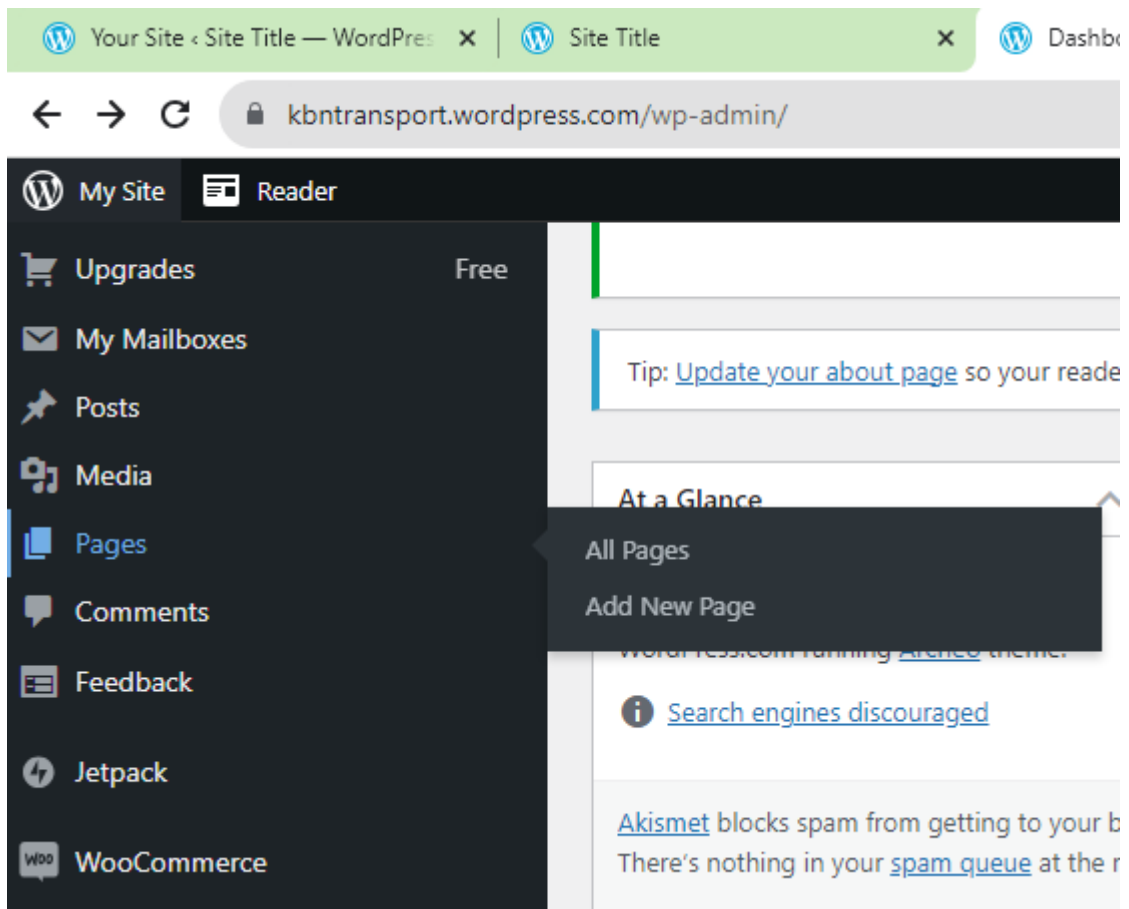

Dawson
Free

Website address:-

Login address:

Pages:-

Click on

Change Themes :-
Appearance -> Themes

Search themes

Themes

Select or update the visual design for your site. [Learn more.](#)

Recommended

All

Blog

Portfolio

Business

Store

Rivington