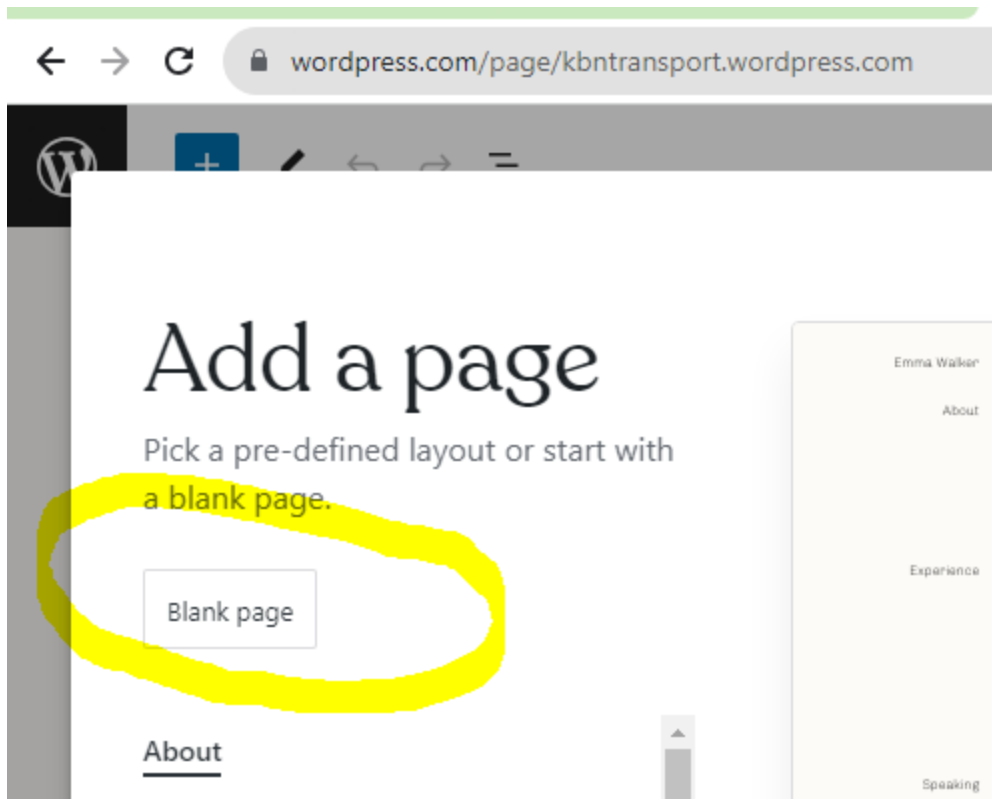

Dawson
Free

Website address:-

Login address:

Pages:-

Click on

Change Themes :-
Appearance -> Themes

Search themes

Themes