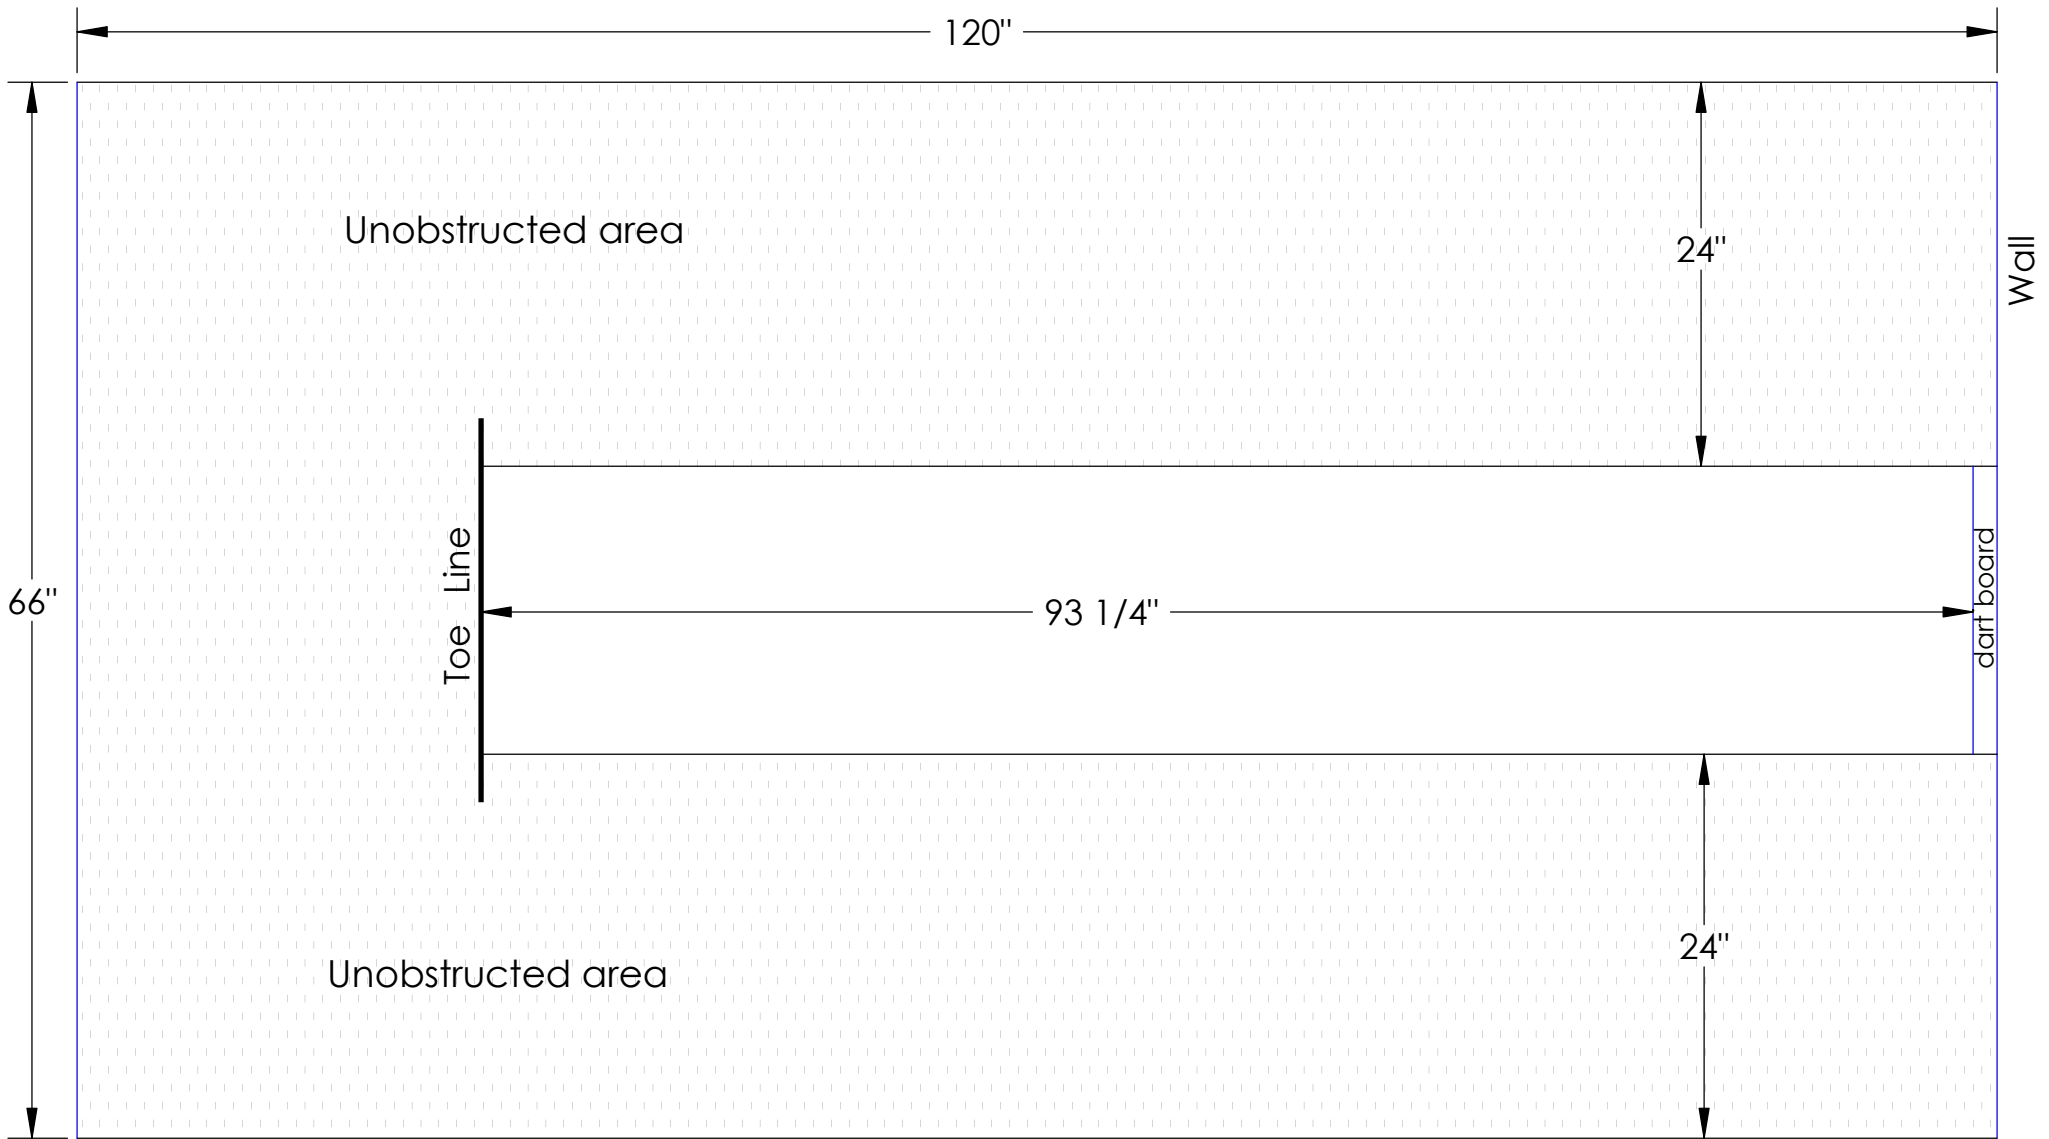

Dart board setup dimensions

Dart board face
Bullseye

Toe Line

$115 \frac{3}{8} \pm \frac{1}{8}$ "

$68 \pm \frac{1}{8}$ "

$93 \frac{1}{4} \pm \frac{1}{8}$ "

Wall

Floor

Dart board area setup (top view)