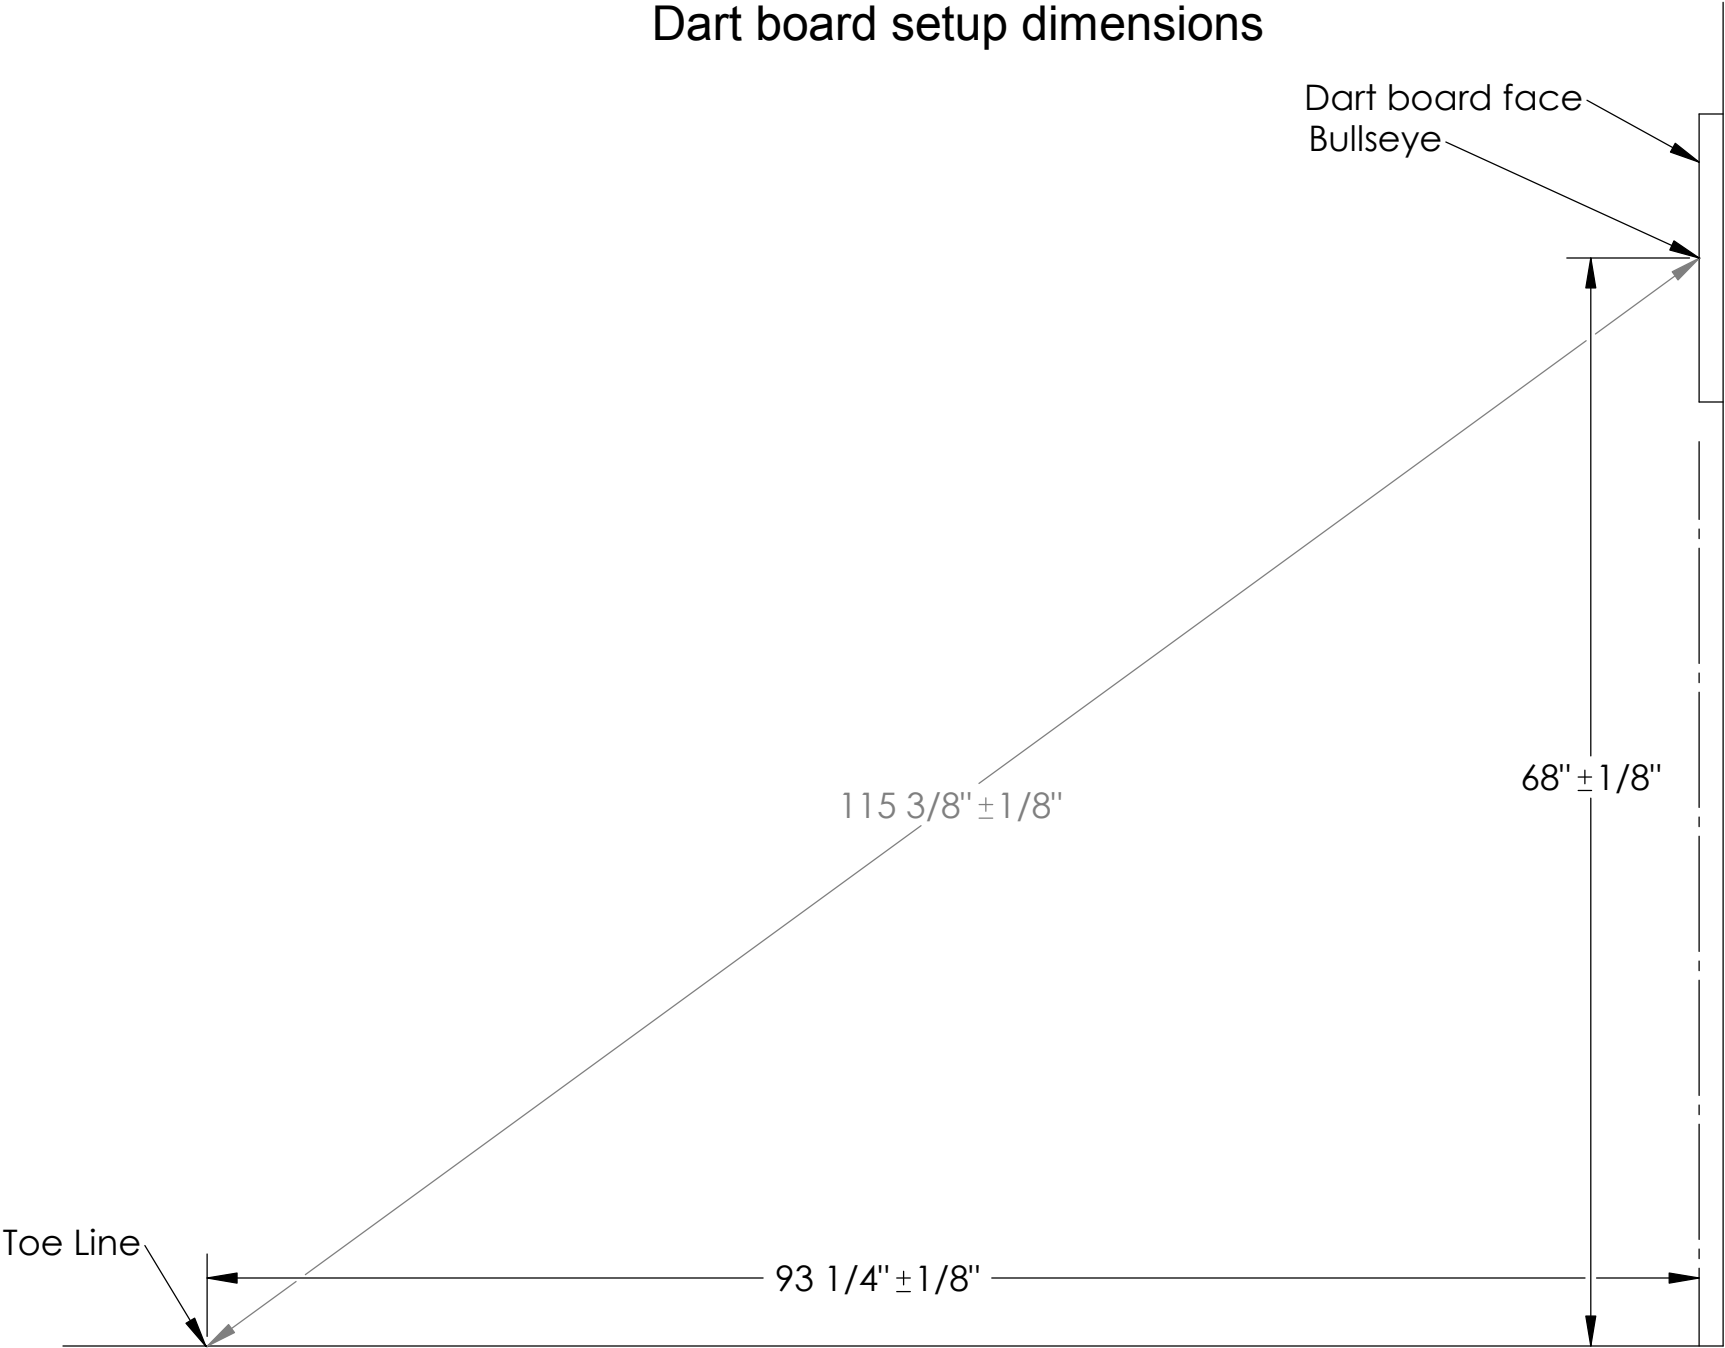

Dart board setup dimensions

Dart board face
Bullseye

Toe Line

$115 \frac{3}{8} \pm \frac{1}{8}$ "

$68 \pm \frac{1}{8}$ "

$93 \frac{1}{4} \pm \frac{1}{8}$ "

Wall

Floor

Dart board area setup (top view)