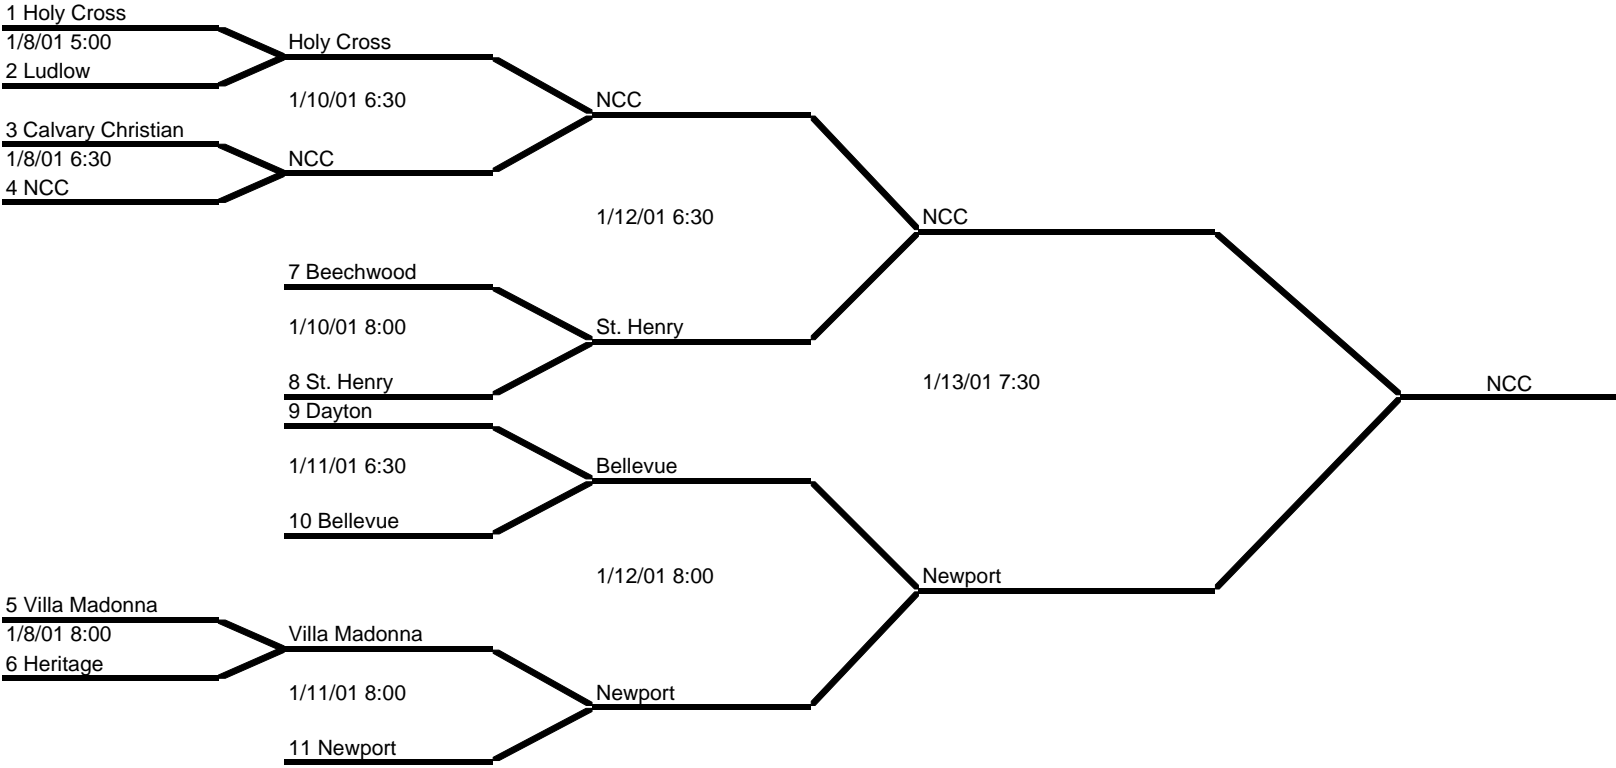

Girls All "A" Classic 2001

* All games at Newport