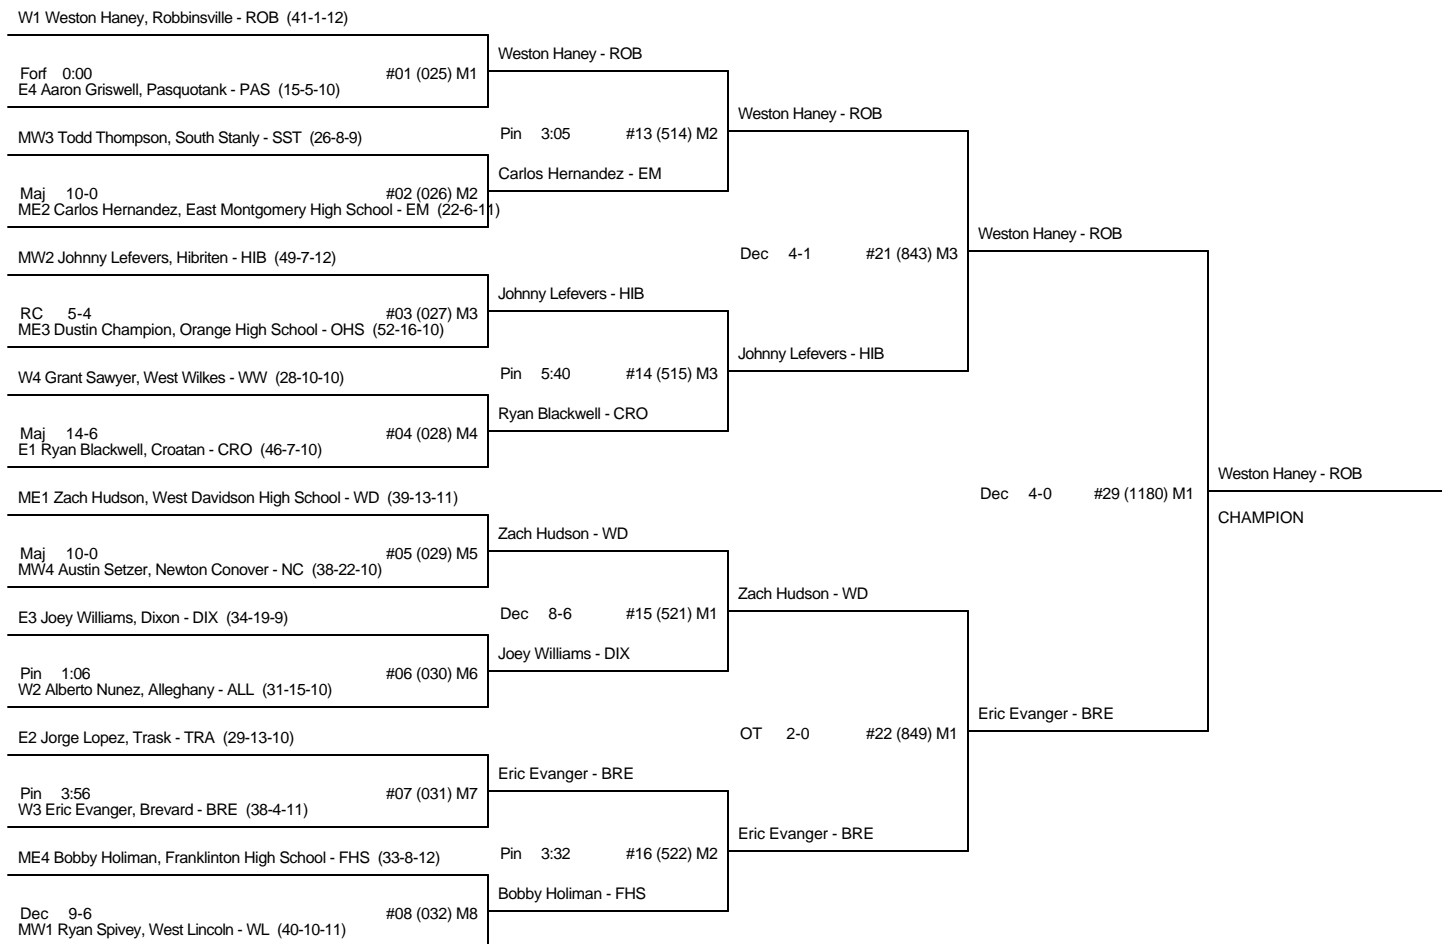

CH FINALS

CN FIRST ROUND

CN SECOND ROUND

CN THIRD ROUND

CN SEMI-FINALS

CN FINALS

CHAMP AND CONS BRACKET - 119 1A2A STATE 2008

CH FIRST ROUND