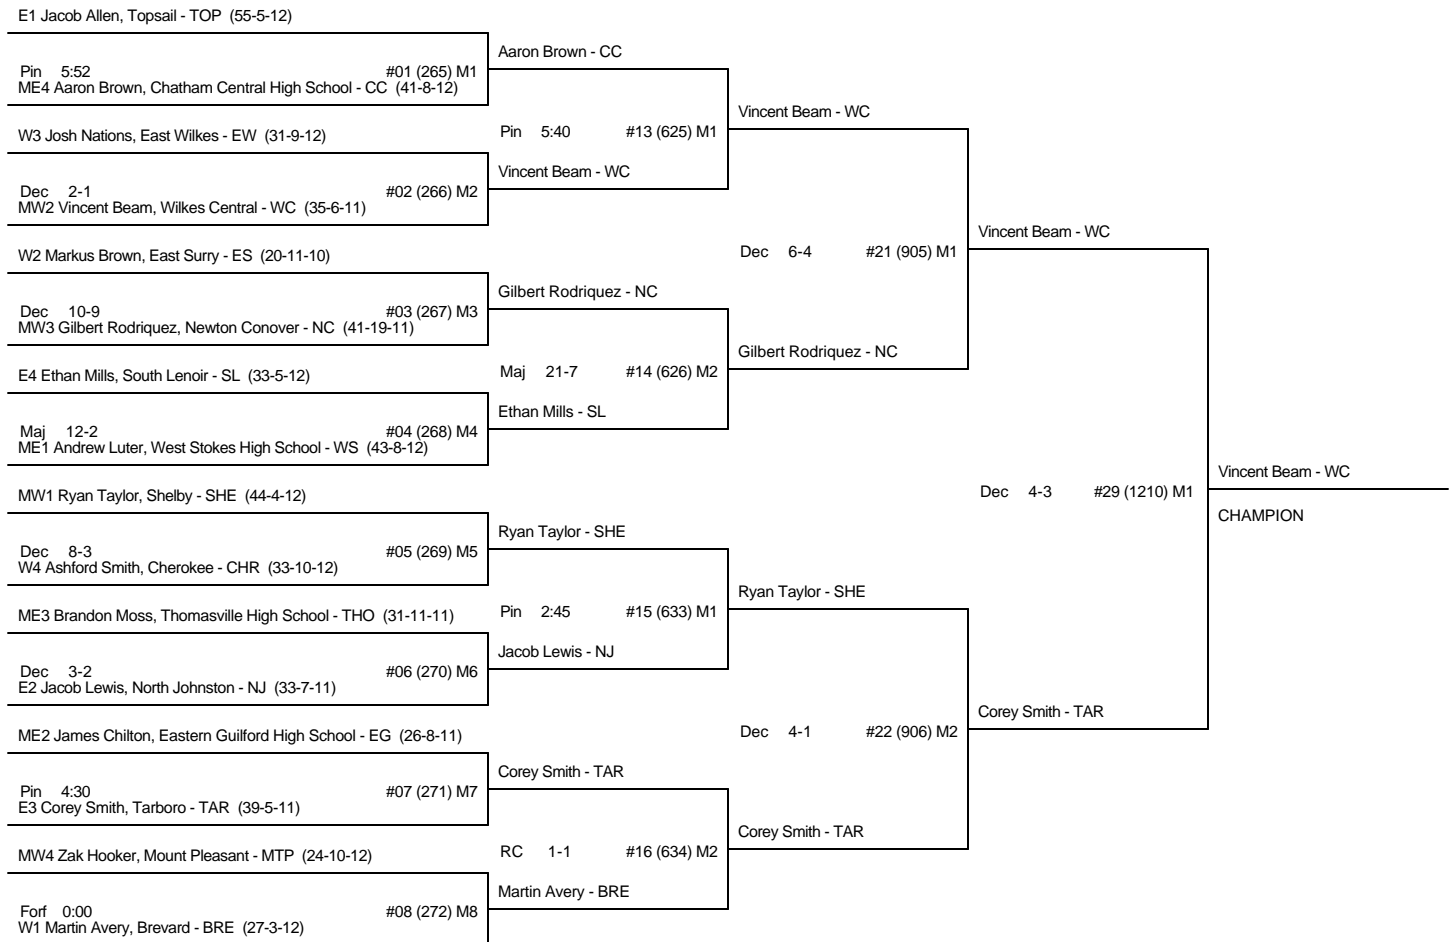

5TH PLACE

CHAMP AND CONS BRACKET - 189 1A2A STATE 2008

CH FIRST ROUND

CH QUARTER-FINALS

CH SEMI-FINALS

CH FINALS

CN FIRST ROUND

CN SECOND ROUND