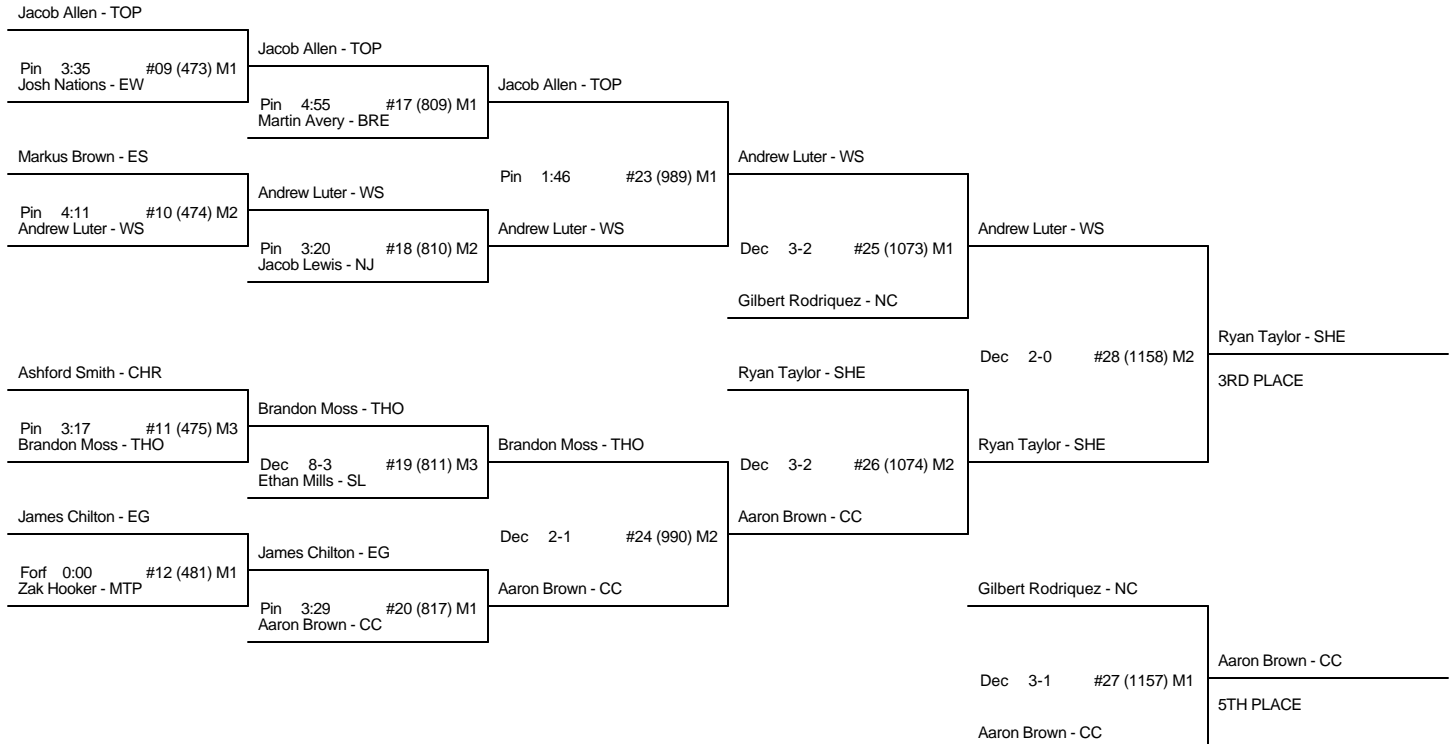

CN FIRST ROUND

CN SECOND ROUND

CN THIRD ROUND

CN SEMI-FINALS

CN FINALS