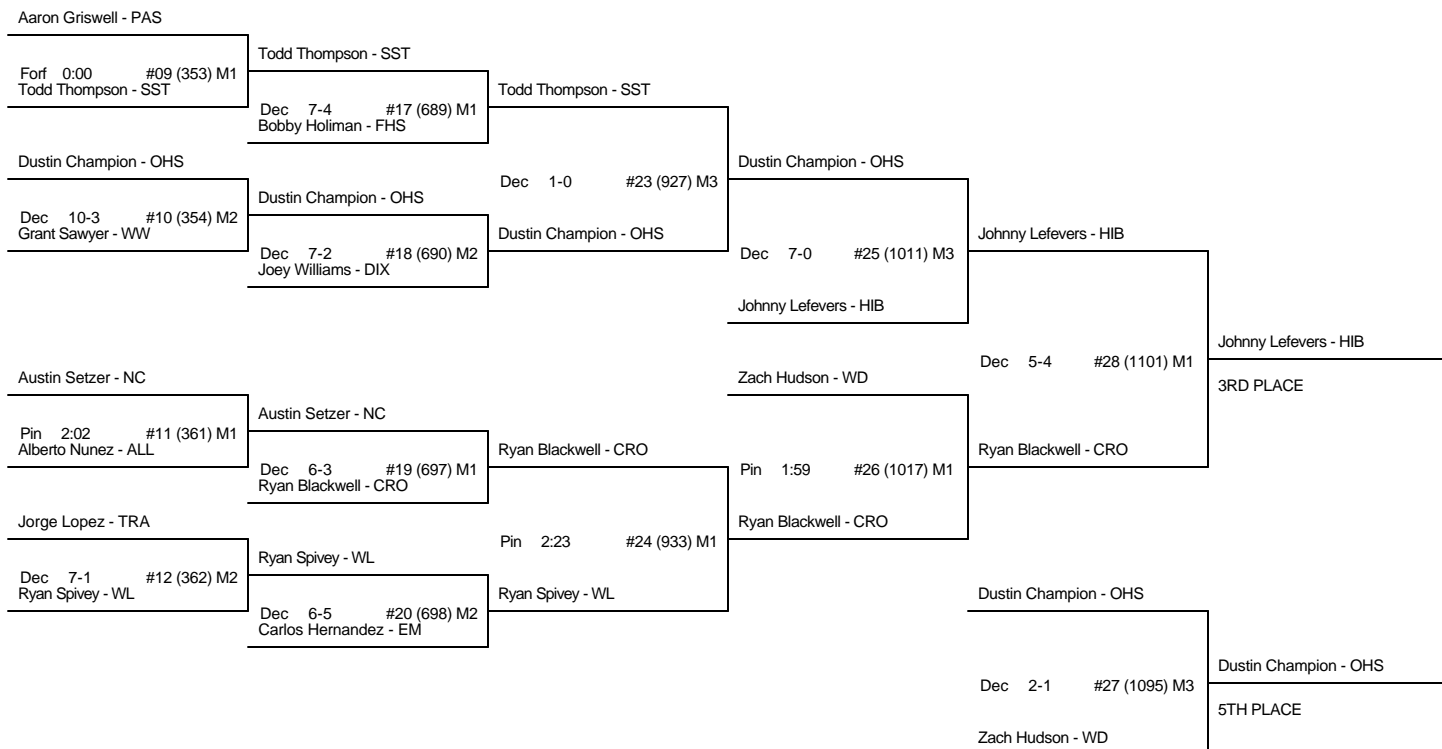

CH FINALS

CN FIRST ROUND

CN SECOND ROUND

CN THIRD ROUND

CN SEMI-FINALS

CN FINALS

CHAMP AND CONS BRACKET - 119 1A2A STATE 2008

CH FIRST ROUND