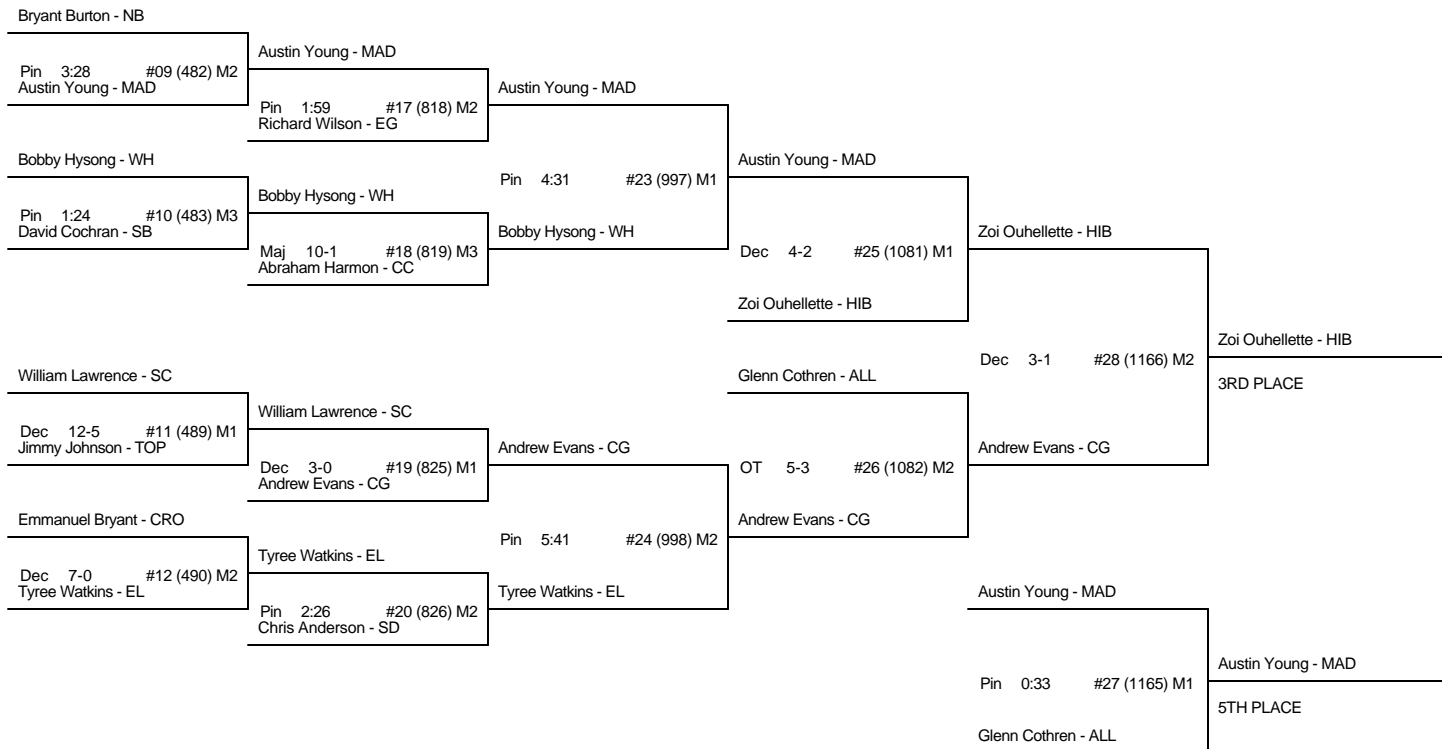

CN FIRST ROUND

CN SECOND ROUND

CN THIRD ROUND

CN SEMI-FINALS

CN FINALS