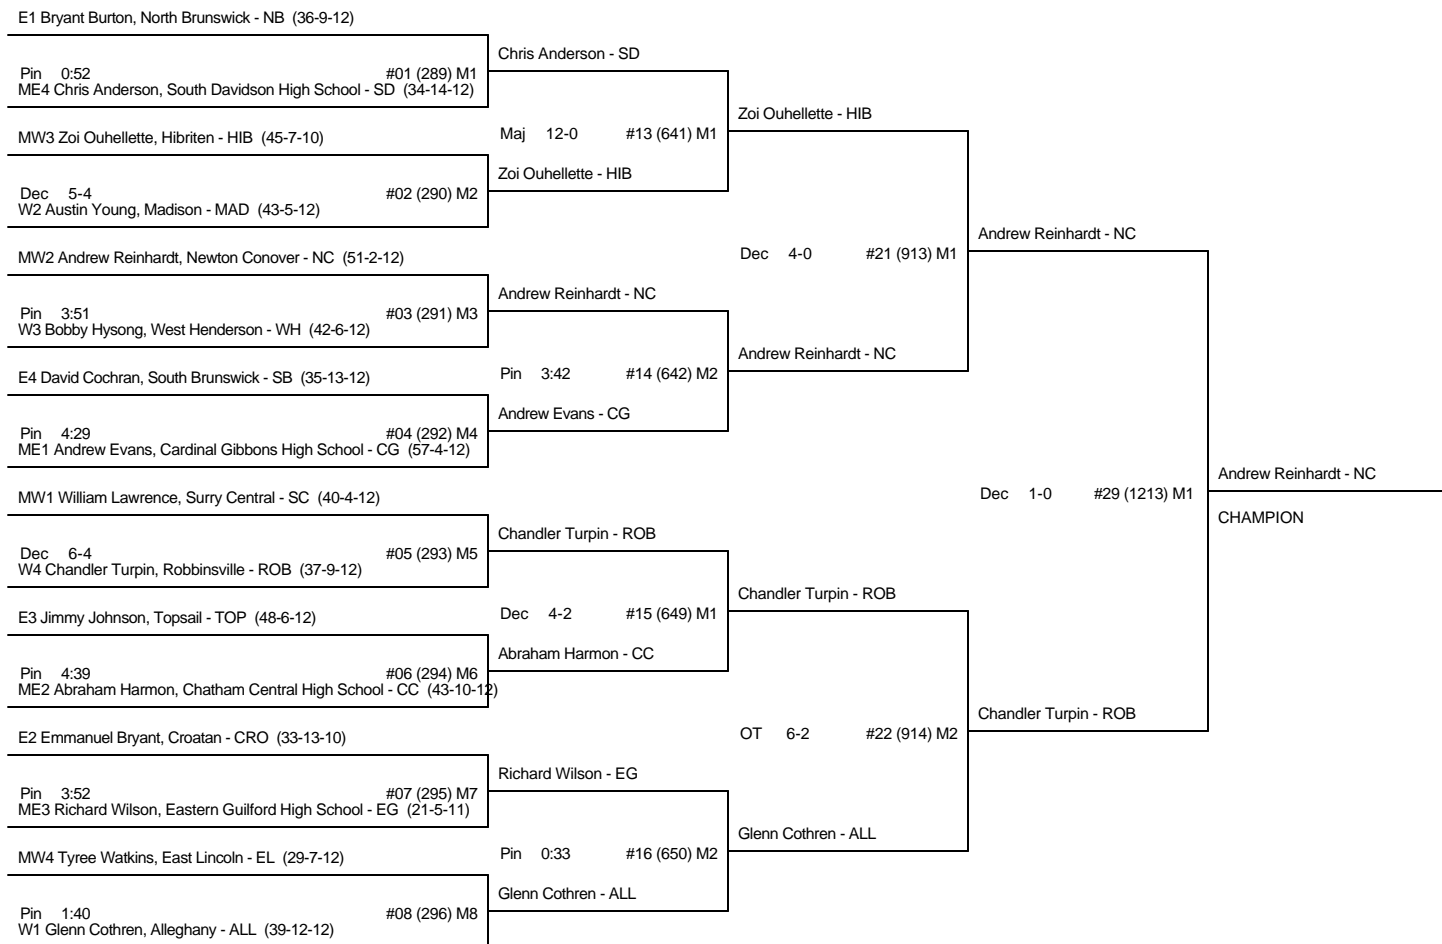

CHAMP AND CONS BRACKET - 215 1A2A STATE 2008

CH FIRST ROUND

CH QUARTER-FINALS

CH SEMI-FINALS

CH FINALS