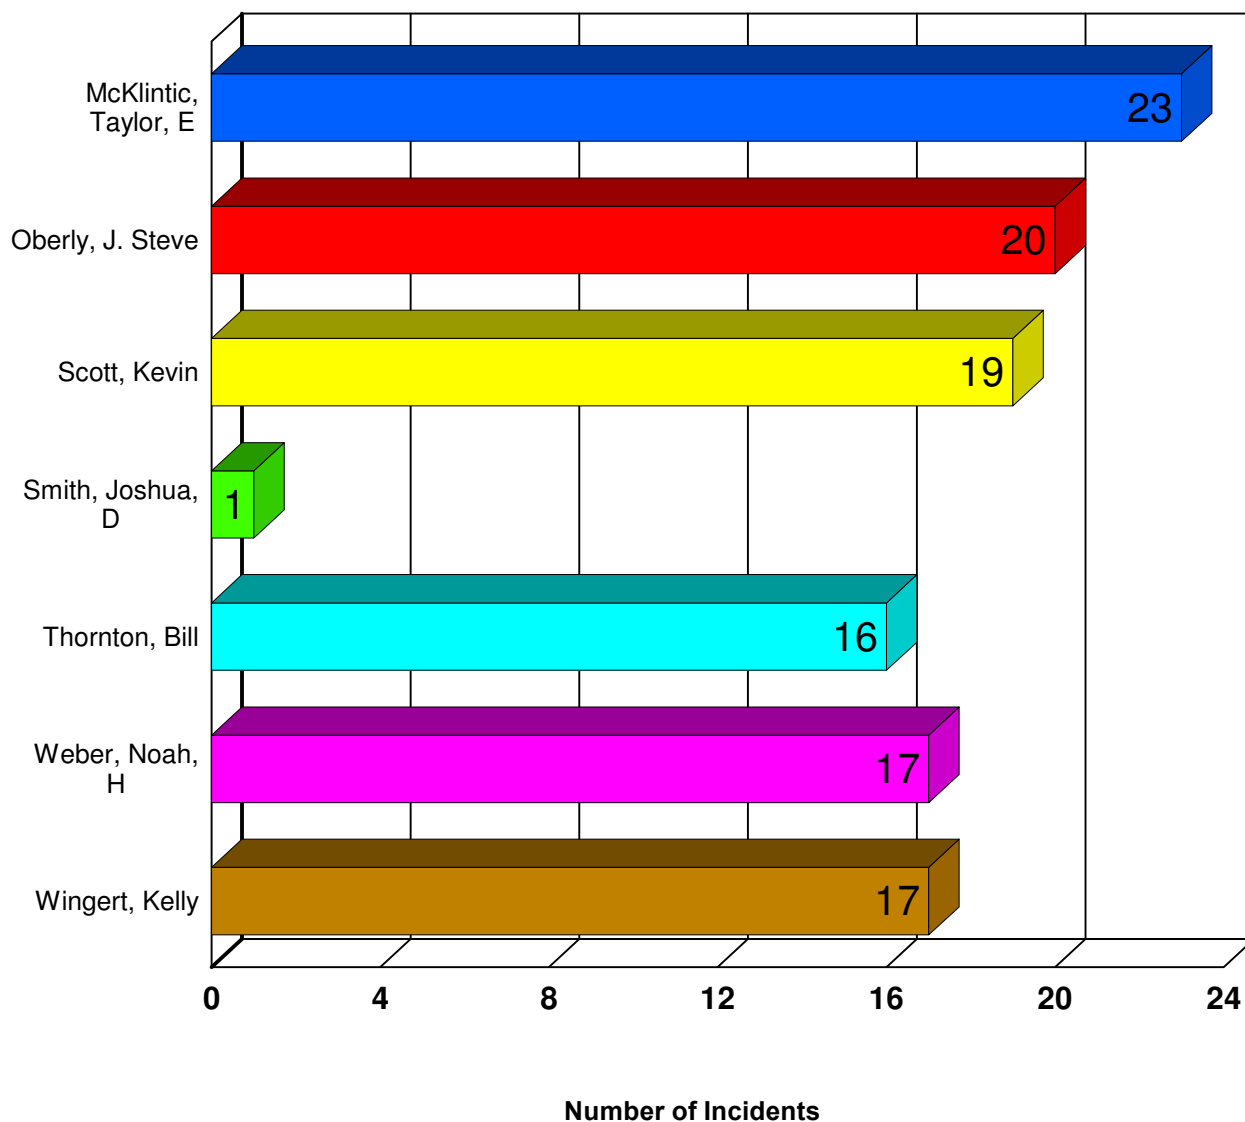

LookUp ID

Total Amount of Incidents: 49  
Personnel Count: 7