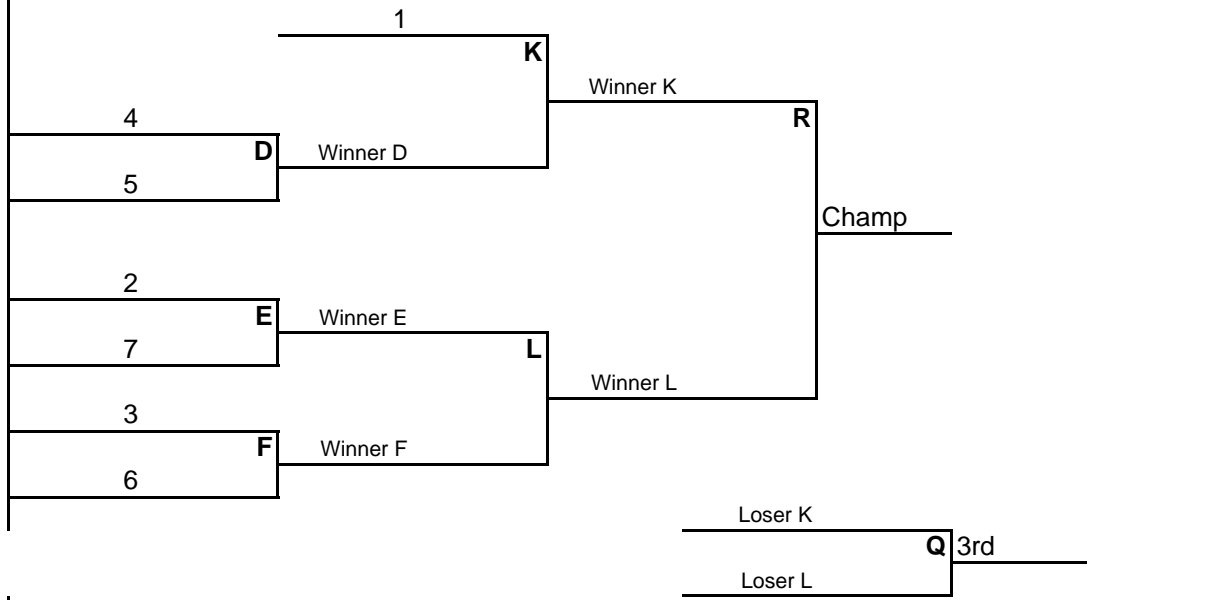

### U14 Boys / Coed Division

### U14 Girls Division

| 2007 NSSWPL Teams        | U14 B/Coed | U14 G | U 11 B/Coed |
|--------------------------|------------|-------|-------------|
| Breckenridge/White Eagle | x          |       | x           |
| CC Commons               | x          |       | x           |
| Cress Creek CC           | x          | x     | x           |
| Farmstead                | x          | x     | x           |
| Hobson West              | x          | x     | x           |
| Huntington Estates       | x          | x     | x           |
| Maplebrook II            | x          | x     | x           |
| Naper Carriage           | x          | x     | x           |
| NPD Beach                | x          |       | x           |
| Saybrook                 | x          | x     | x           |
| Waubonsie                | x          |       | x           |