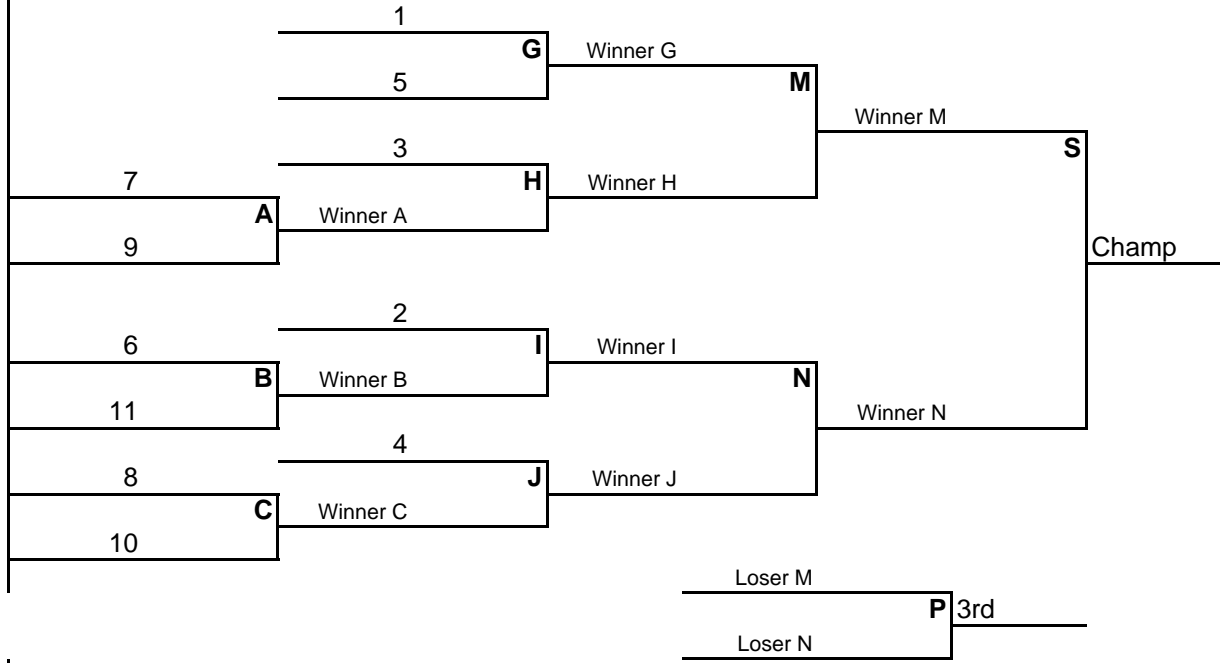

### U14 Boys / Coed Division

### U14 Girls Division

| 2007 NSSWPL Teams        | U14 B/Coed | U14 G | U 11 B/Coed |
|--------------------------|------------|-------|-------------|
| Breckenridge/White Eagle | x          |       | x           |
| CC Commons               | x          |       | x           |
| Cress Creek CC           | x          | x     | x           |
| Farmstead                | x          | x     | x           |
| Hobson West              | x          | x     | x           |
| Huntington Estates       | x          | x     | x           |
| Maplebrook II            | x          | x     | x           |
| Naper Carriage           | x          | x     | x           |
| NPD Beach                | x          |       | x           |
| Saybrook                 | x          | x     | x           |
| Waubonsie                | x          |       | x           |

### Championship Game Schedule

| Mon    | Tues   | Wed      |
|--------|--------|----------|
| A 4:30 | G 4:30 | P 5:30   |
| B 5:15 | H 5:15 | Q 6:15   |
| C 6:00 | I 6:00 | All-City |
| D 6:45 | K 6:45 | R 7:30   |
| E 7:30 | L 7:30 | S 8:15   |
| F 8:15 | M 8:15 |          |
|        | N 9:00 |          |