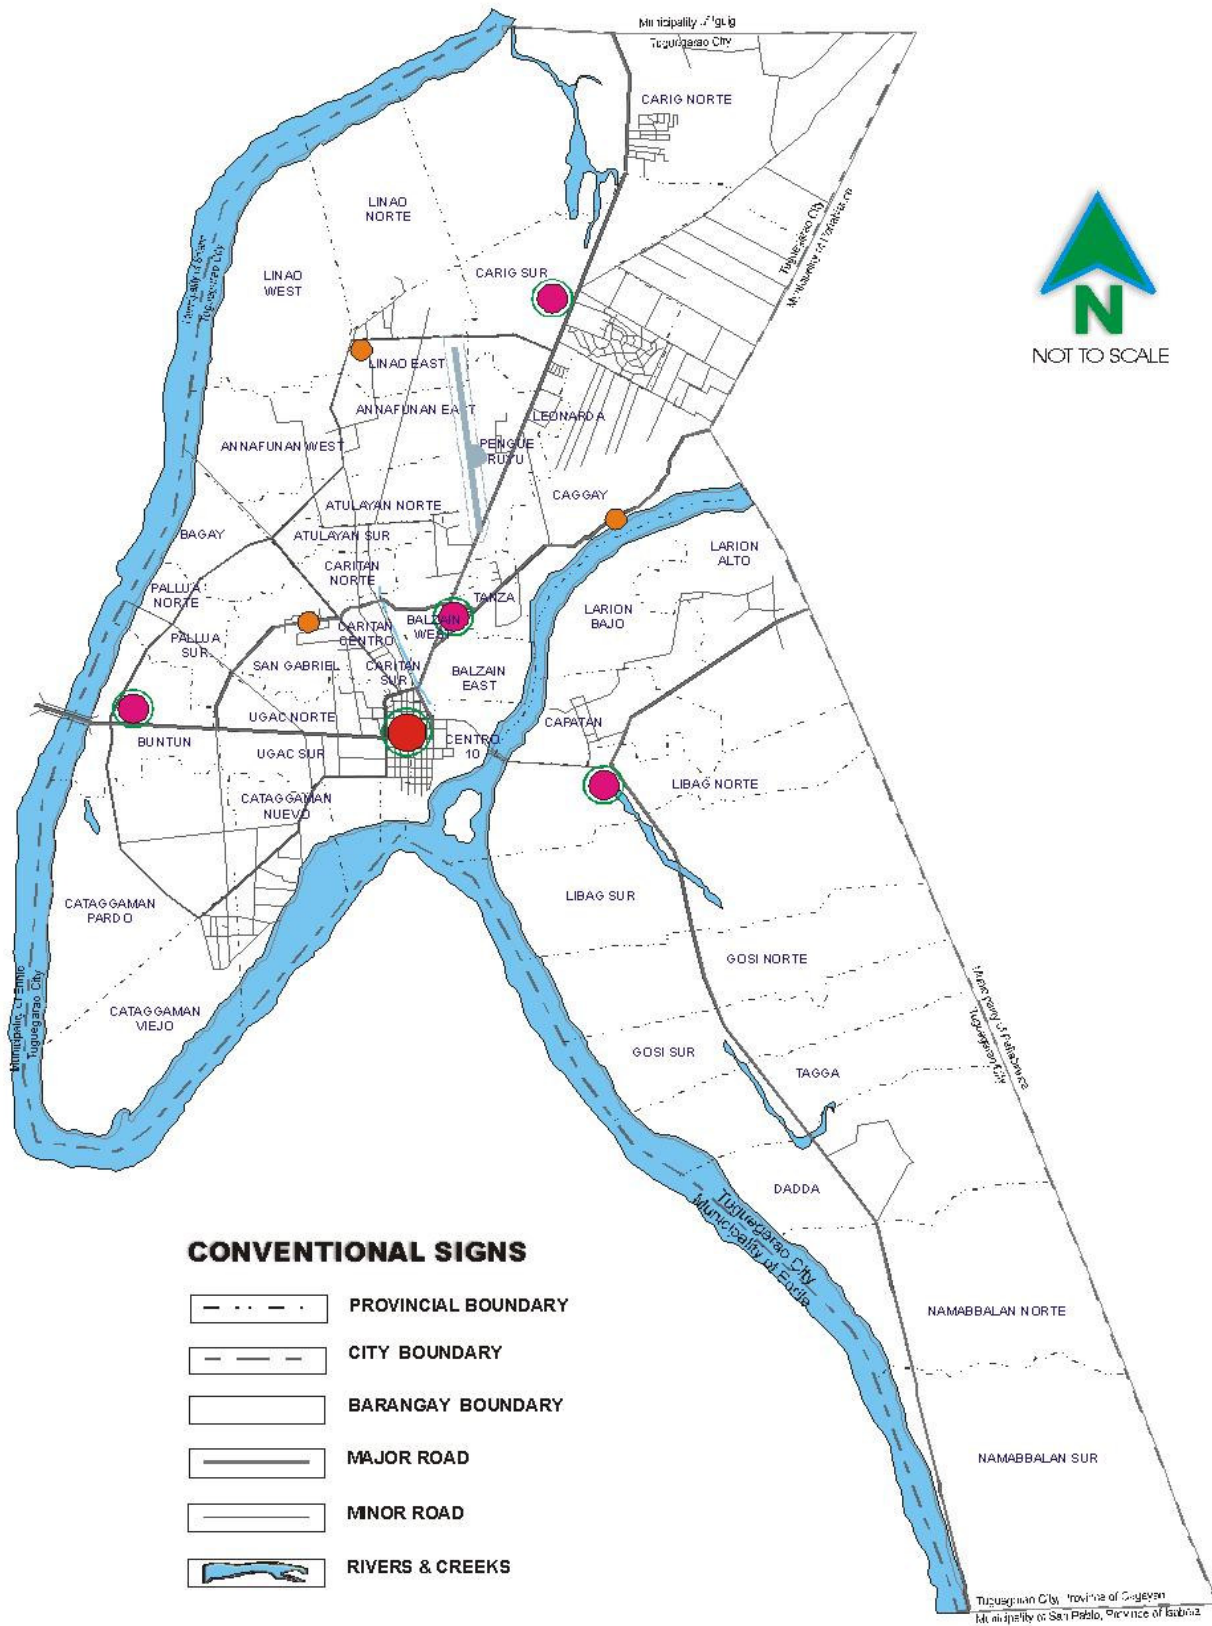

# SETTLEMENTS PLAN : 2001 - 2005

Tuguegarao City

## CONVENTIONAL SIGNS

-  PROVINCIAL BOUNDARY
-  CITY BOUNDARY
-  BARANGAY BOUNDARY
-  MAJOR ROAD
-  MINOR ROAD
-  RIVERS & CREEKS

## LEGEND:

-  PRIMARY SERVICE CENTER ( Centro 03, 06 & 07 )
-  SECONDARY SERVICE CENTER ( Centro 11 & 12, Carig Sur, Buntun, Libag Norte & Capatan )
-  TERTIARY SERVICE CENTER ( Caggay, San Gabriel, Linao East )