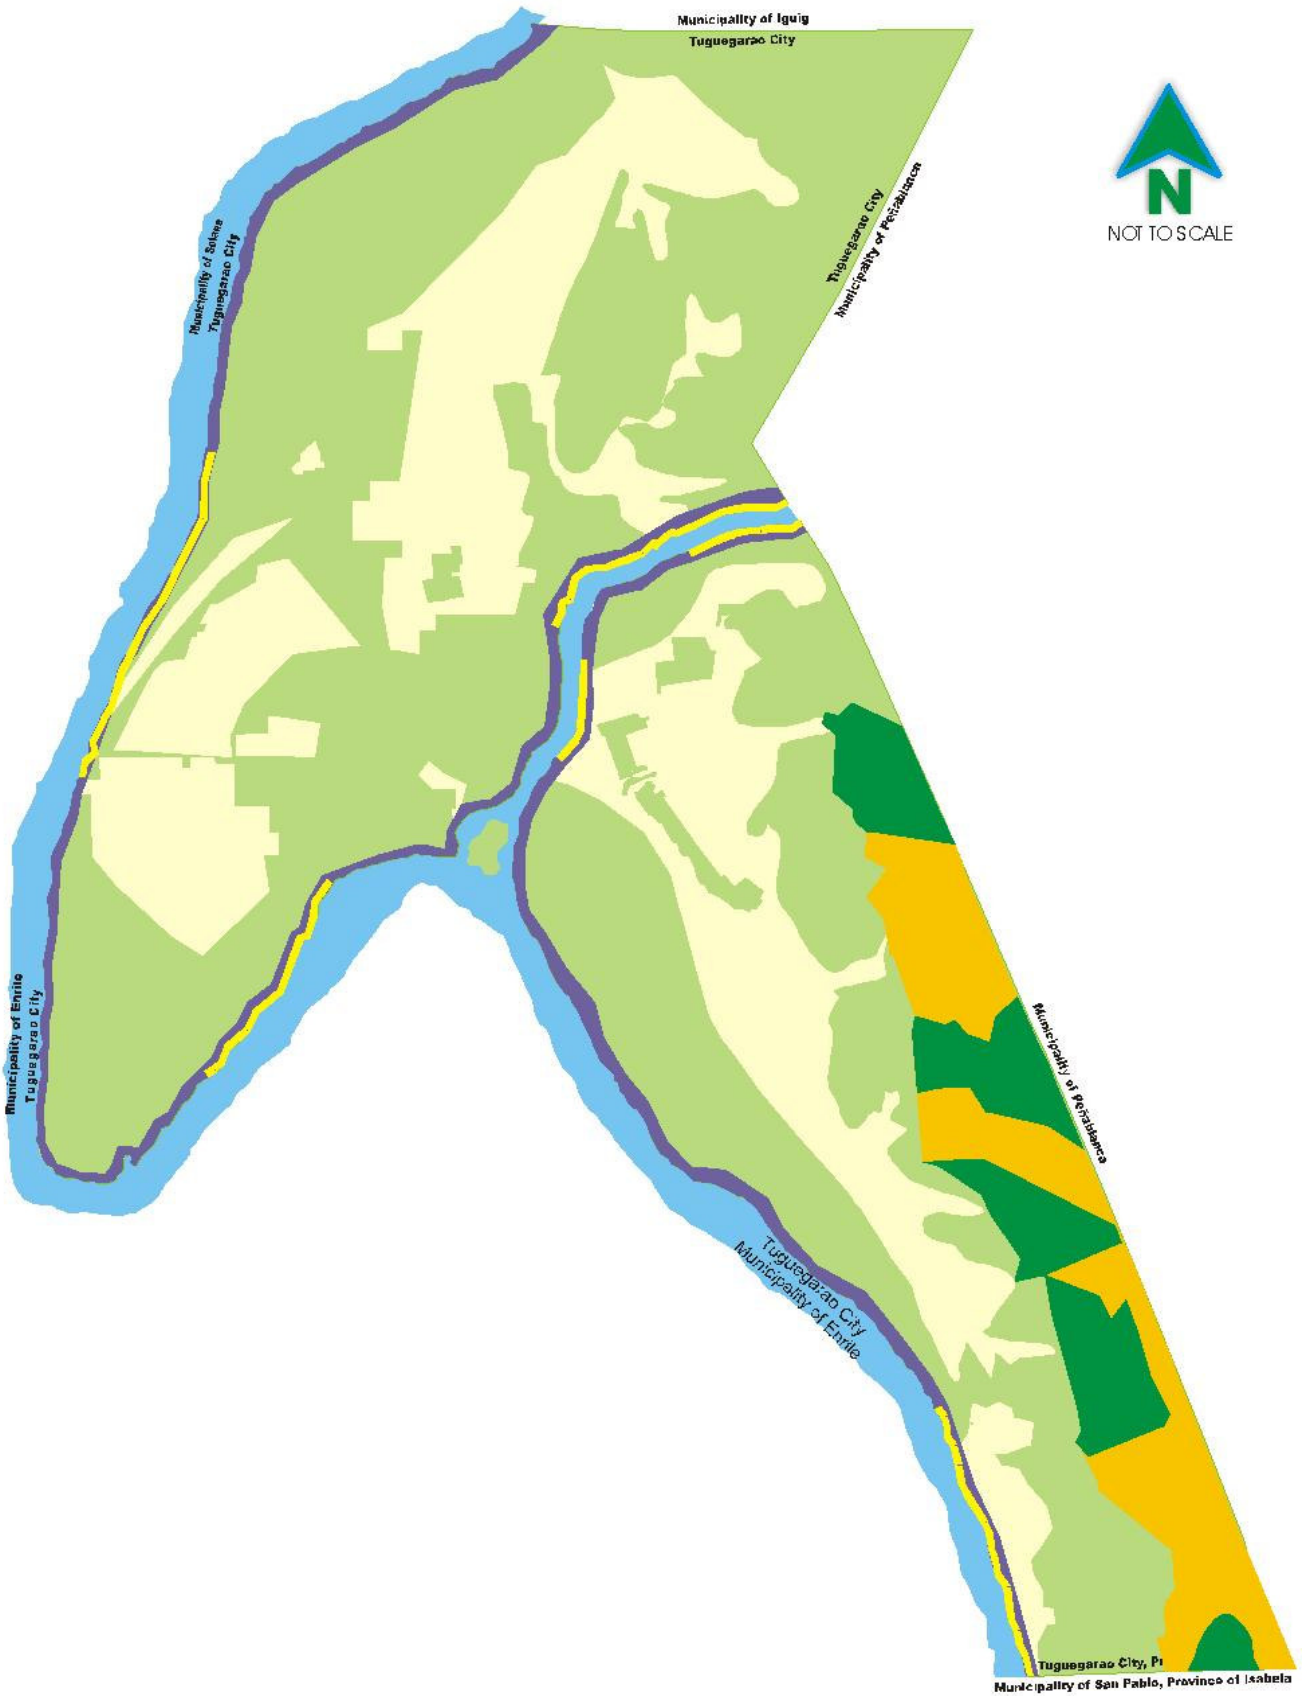

PROTECTION LANDS MAP (w/ Land Classification) Tuguegarao City

LEGEND :

- BUFFER
- SEVERELY ERODED AREAS
- NPAA HIGHLY RESTRICTED AGR'L LAND
- NON-RESTRICTED AREAS

Land Classification :

- FOREST LAND : PRODUCTION FOREST (511.87)
- FOREST LAND : PASTURES (435.13)

Note : All lands other than forest land are alienable and disposable

SOURCE : DENR - CENRO