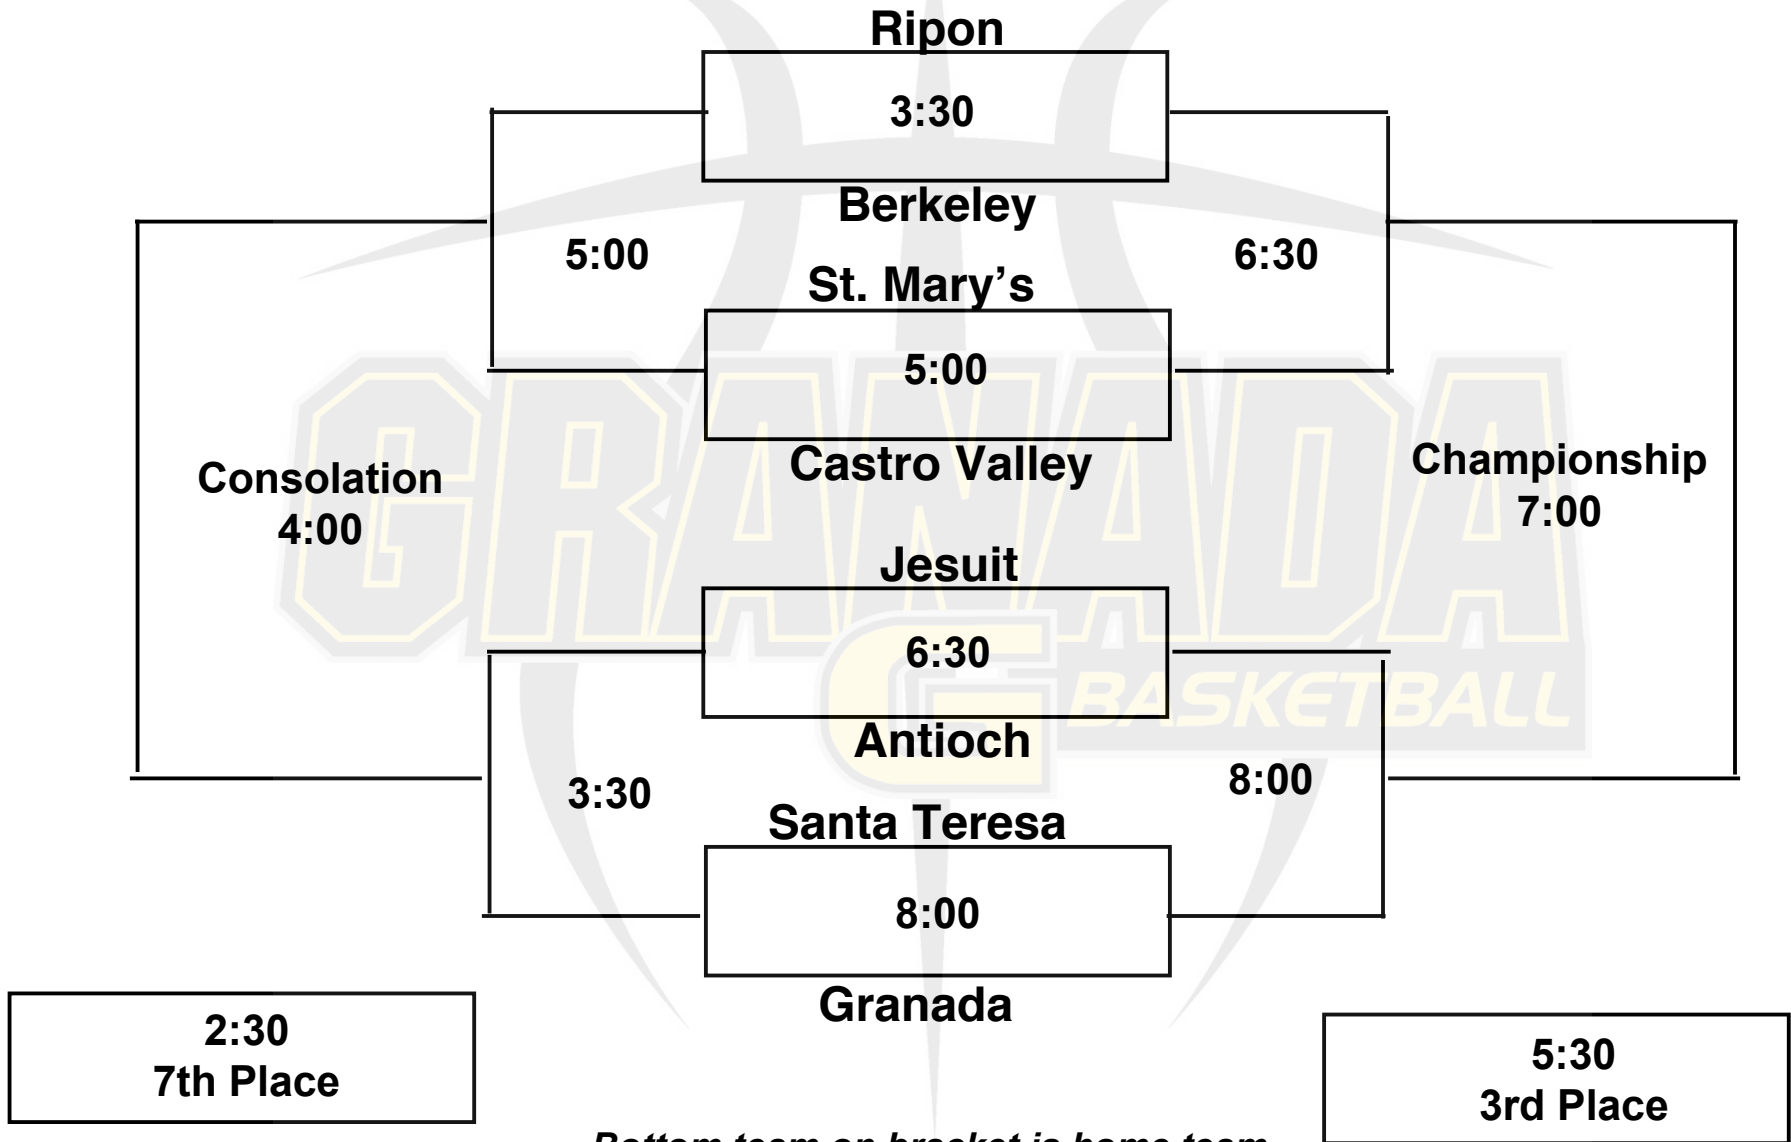

2008 Granada Holiday Invitational

December 13

December 12

December 11

December 12

December 13

Bottom team on bracket is home team