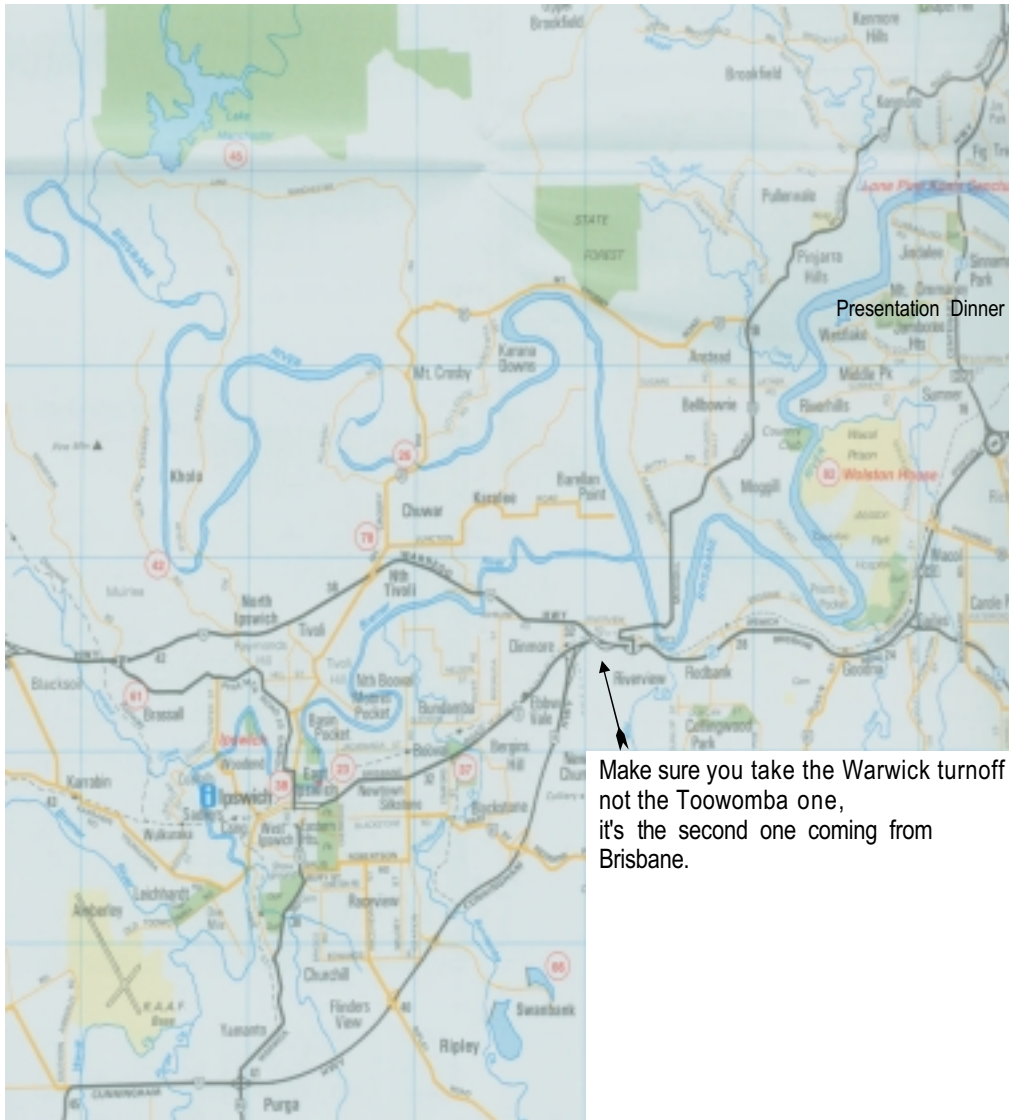

Maps to assist you in finding venues

Presentation Dinner

Make sure you take the Warwick turnoff
not the Toowoomba one,
it's the second one coming from
Brisbane.

Willowbank & QldRaceway
Turn Right into Champions Way
approx 5 Km