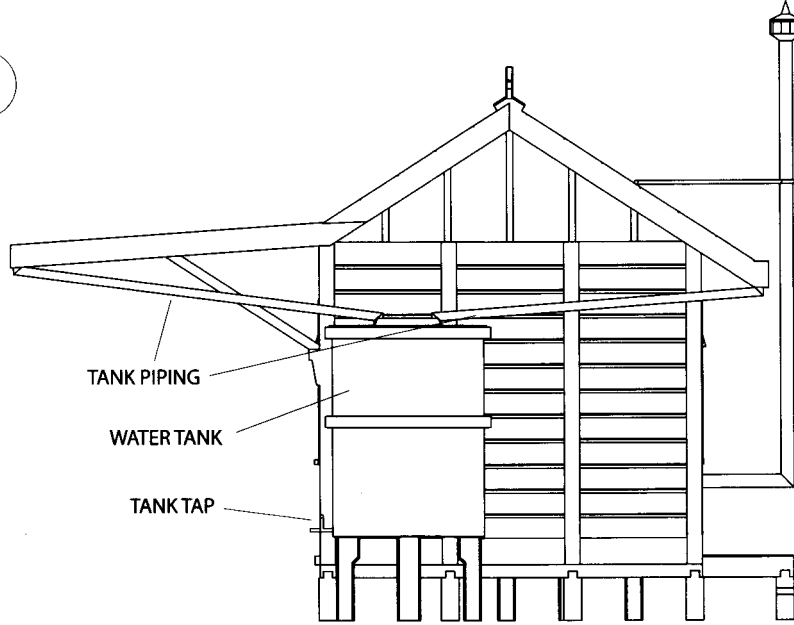

RailCentral INSTRUCTIONS

Pc3 N.S.W.G.R Station
Kit

SUPPLIED WITH 2
ALTERNATE DOUBLE
DOORS. YOU DECIDE!

7

RIGHT SIDE VEIW

8

LEFT SIDE VEIW

LH PIPE ASSEMBLY