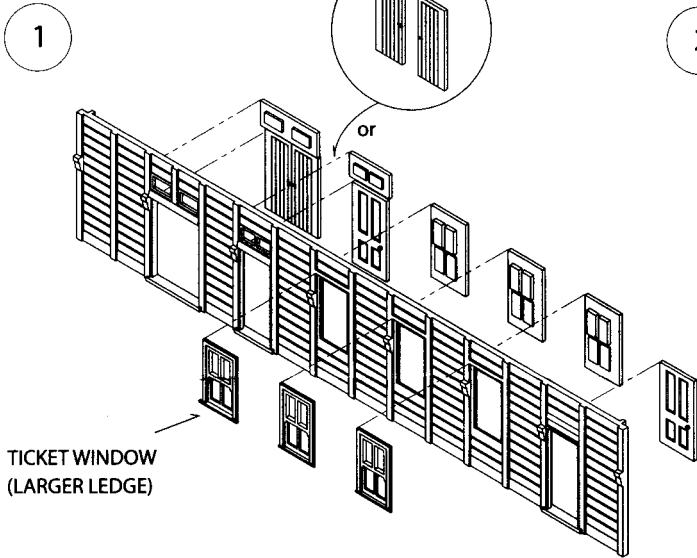

RailCentral INSTRUCTIONS

Pc3 N.S.W.G.R Station
Kit

SUPPLIED WITH 2
ALTERNATE DOUBLE
DOORS. YOU DECIDE!

7

RIGHT SIDE VEIW

8

LEFT SIDE VEIW

LH PIPE ASSEMBLY