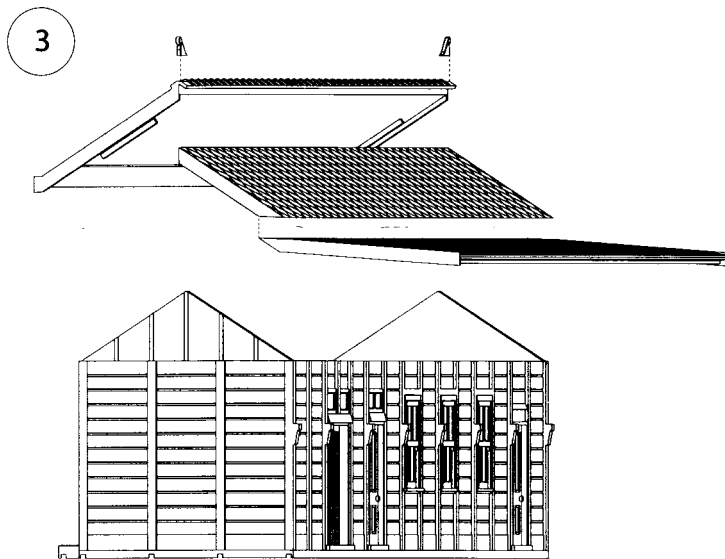

RailCentral INSTRUCTIONS

Pc3 N.S.W.G.R Station
Kit

SUPPLIED WITH 2
ALTERNATE DOUBLE
DOORS. YOU DECIDE!

7

RIGHT SIDE VEIW

8

LEFT SIDE VEIW

LH PIPE ASSEMBLY