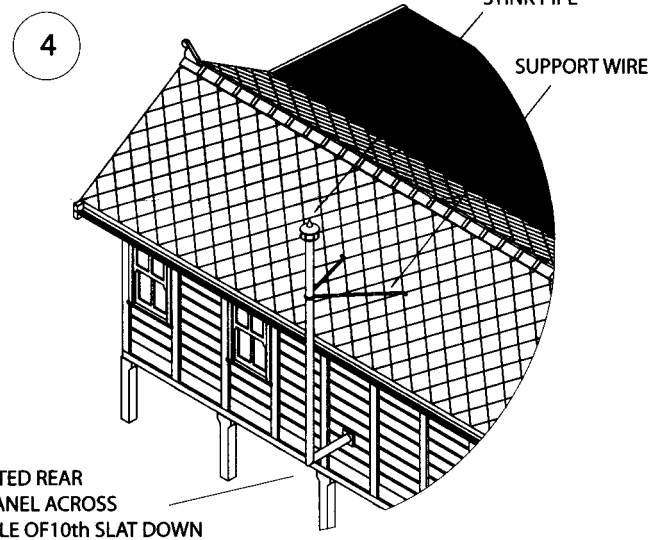

RailCentral INSTRUCTIONS

Pc3 N.S.W.G.R Station
Kit

SUPPLIED WITH 2
ALTERNATE DOUBLE
DOORS. YOU DECIDE!

7

RIGHT SIDE VEIW

8

LEFT SIDE VEIW

LH PIPE ASSEMBLY