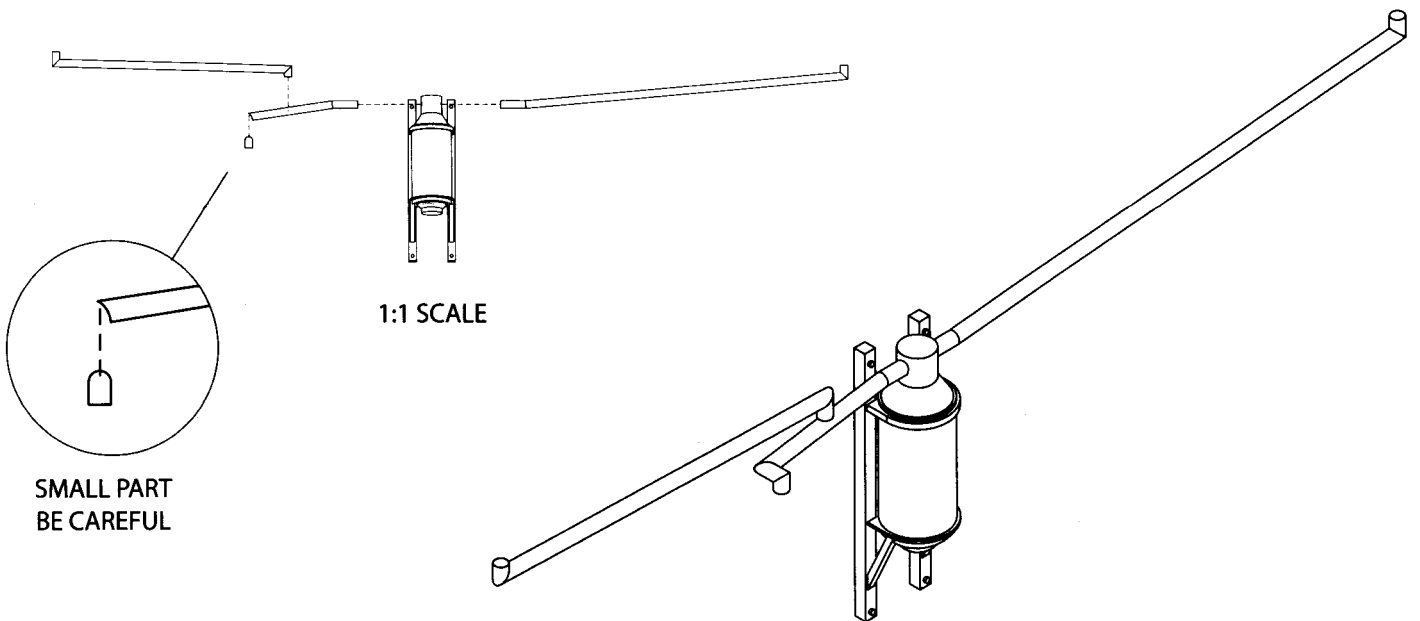

RailCentral INSTRUCTIONS

Pc3 N.S.W.G.R Station
Kit

SUPPLIED WITH 2
ALTERNATE DOUBLE
DOORS. YOU DECIDE!

7

RIGHT SIDE VEIW

8

LEFT SIDE VEIW

LH PIPE ASSEMBLY