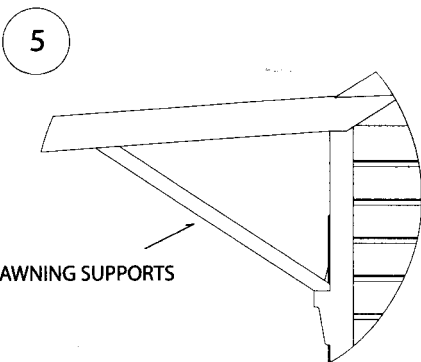

RailCentral INSTRUCTIONS

Pc3 N.S.W.G.R Station
Kit

SUPPLIED WITH 2
ALTERNATE DOUBLE
DOORS. YOU DECIDE!

7

RIGHT SIDE VEIW

8

LEFT SIDE VEIW

LH PIPE ASSEMBLY