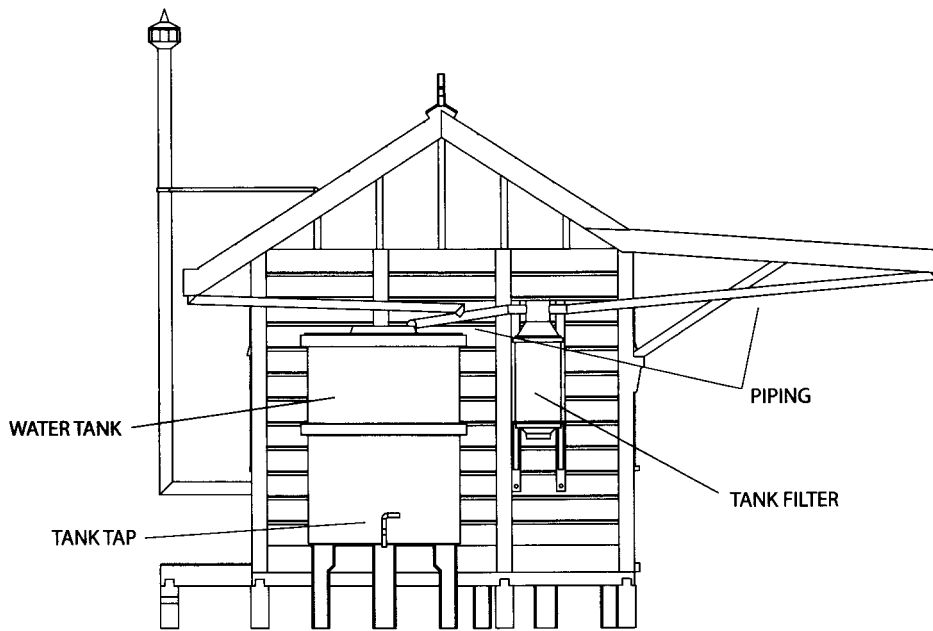

RailCentral INSTRUCTIONS

Pc3 N.S.W.G.R Station
Kit

SUPPLIED WITH 2
ALTERNATE DOUBLE
DOORS. YOU DECIDE!

7

RIGHT SIDE VEIW

8

LEFT SIDE VEIW

LH PIPE ASSEMBLY