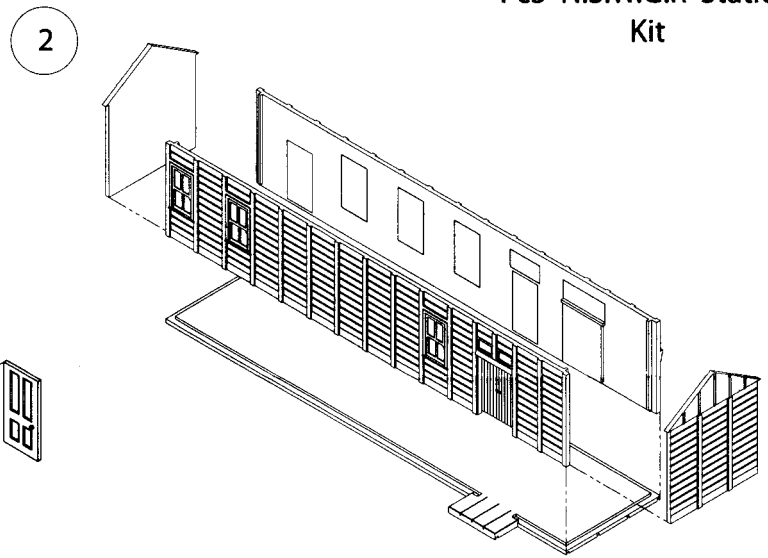

RailCentral INSTRUCTIONS

Pc3 N.S.W.G.R Station
Kit

SUPPLIED WITH 2
ALTERNATE DOUBLE
DOORS. YOU DECIDE!

7

RIGHT SIDE VEIW

8

LEFT SIDE VEIW

LH PIPE ASSEMBLY