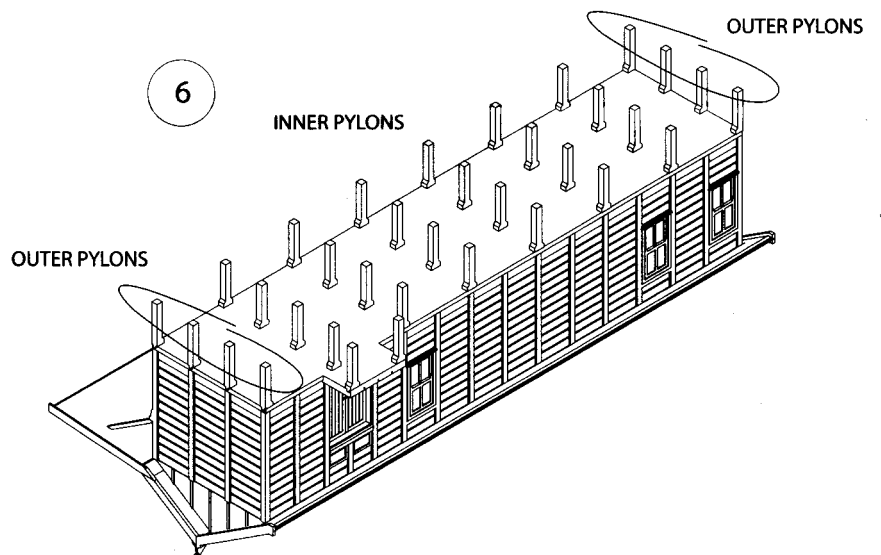

RailCentral INSTRUCTIONS

Pc3 N.S.W.G.R Station
Kit

SUPPLIED WITH 2
ALTERNATE DOUBLE
DOORS. YOU DECIDE!

7

RIGHT SIDE VEIW

8

LEFT SIDE VEIW

LH PIPE ASSEMBLY