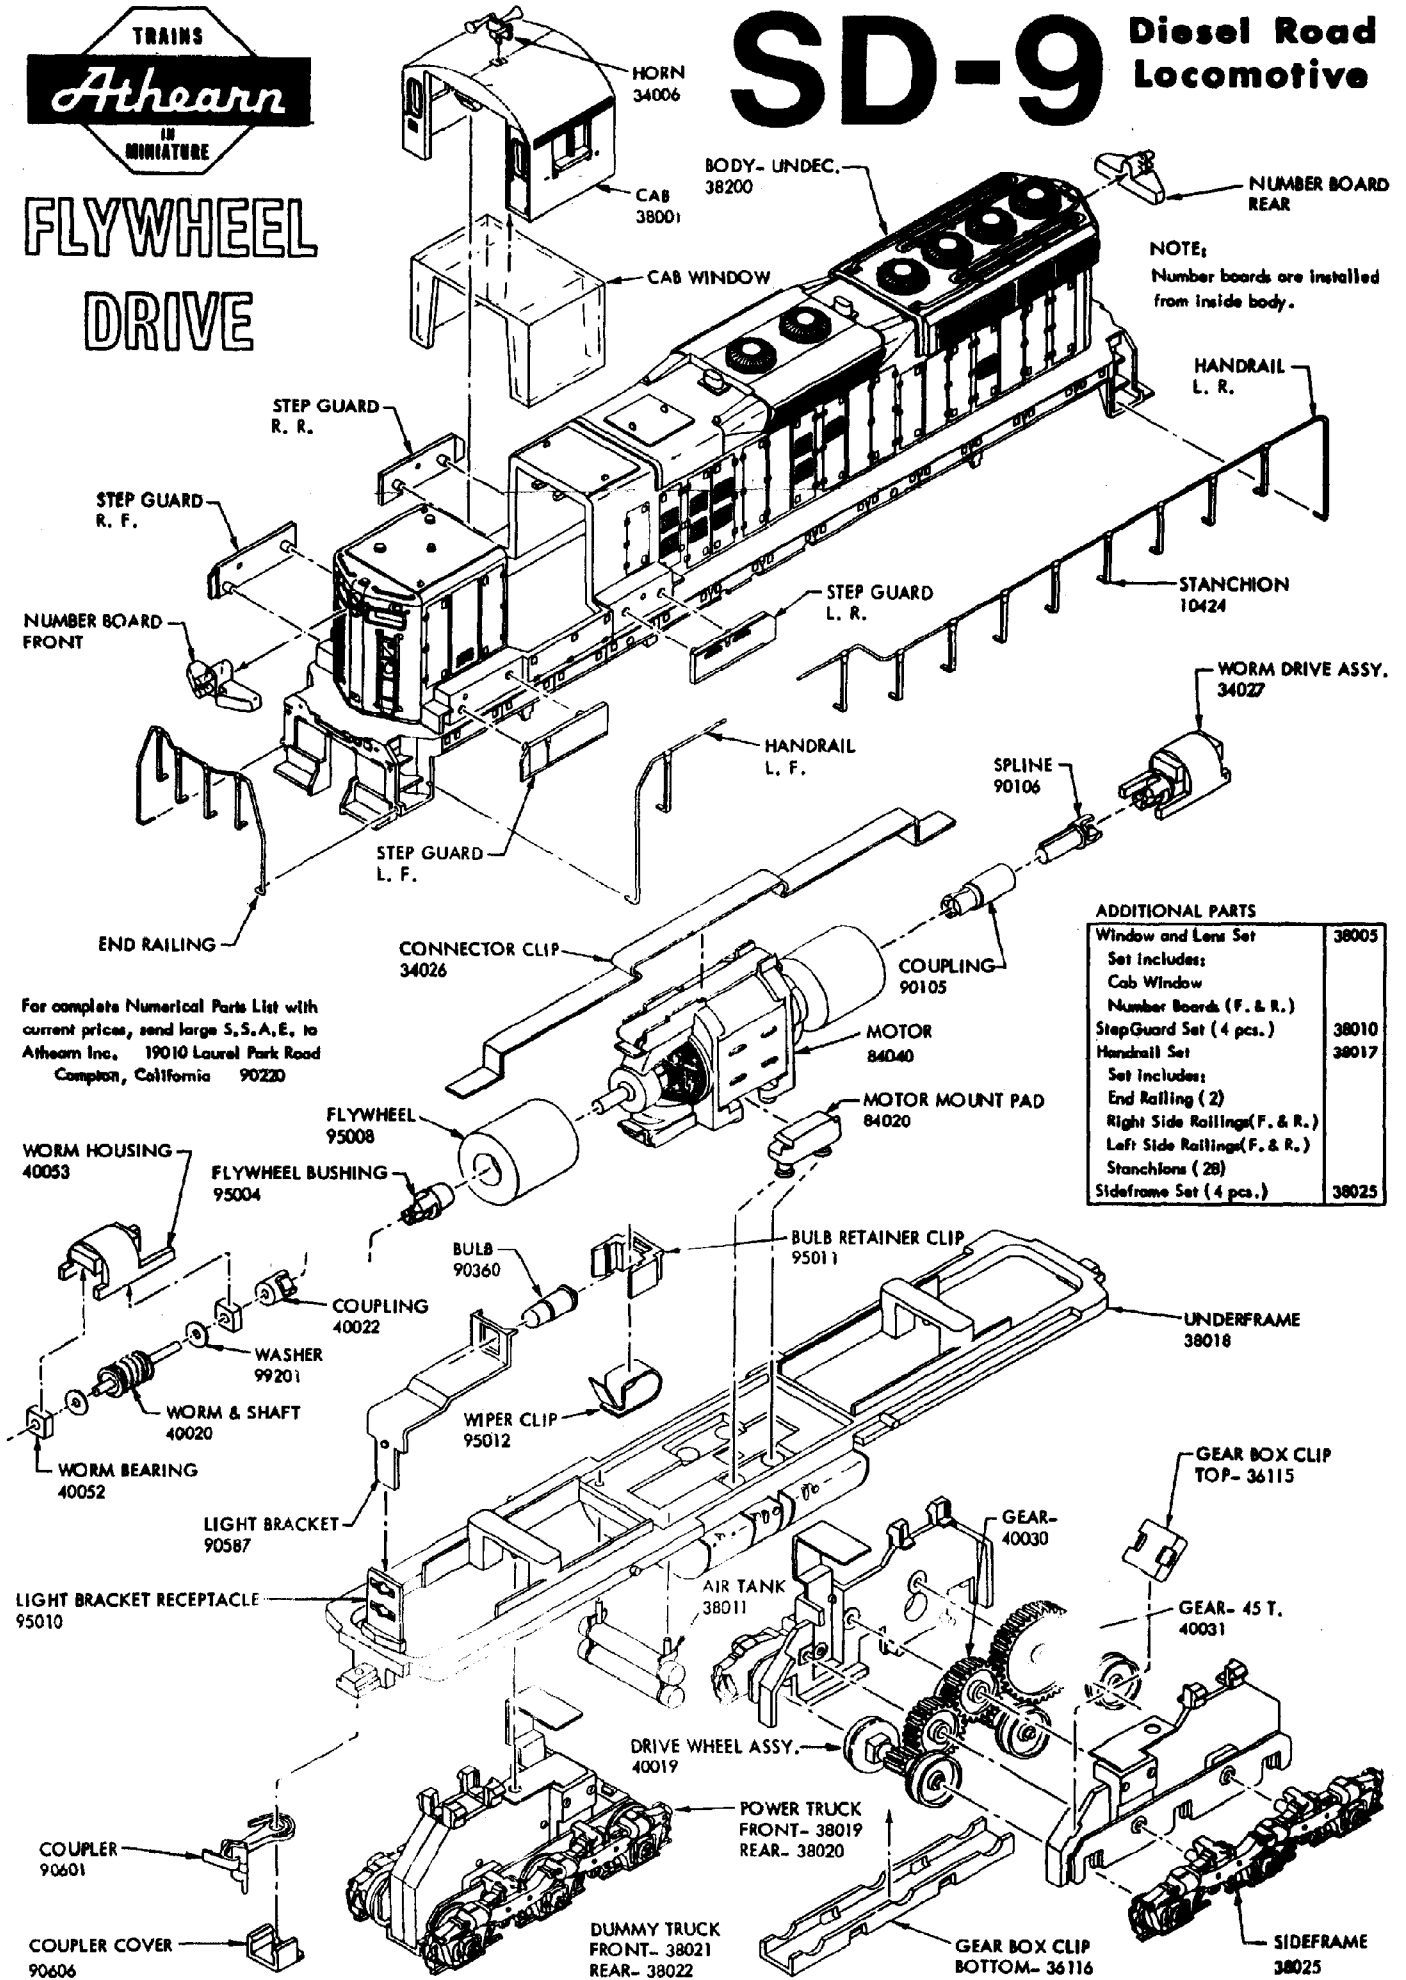

# FLYWHEEL DRIVE

# SD-9 Diesel Road Locomotive

NOTE:  
Number boards are installed from inside body.

For complete Numerical Parts List with current prices, send large S.S.A.E. to Athearn Inc., 19010 Laurel Park Road Compton, California 90220

ADDITIONAL PARTS	
Window and Lens Set	38005
Set Includes: Cab Window Number Boards (F. & R.)	
StepGuard Set (4 pcs.)	38010
Handrail Set	38017
Set Includes: End Railing (2) Right Side Railings(F. & R.) Left Side Railings(F. & R.) Stanchions (28)	
Sideframe Set (4 pcs.)	38025