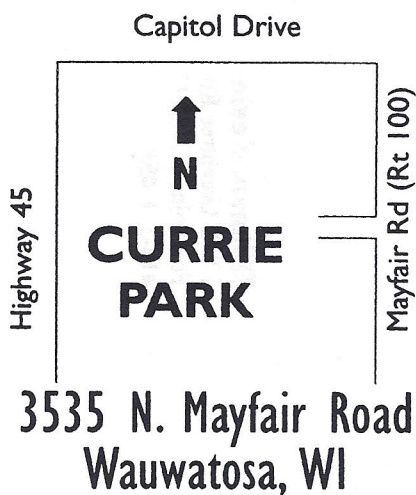

Currie Park Golf Dome

A decorative graphic consisting of a row of ten golf balls, each with a dimpled texture, arranged in a slightly curved line below the main title.

- Heated Indoor Driving Range
- 33 Hitting Bays all on Ground Level
- Putting Green
- Top Quality Wilson Range Balls
- Target Greens
- PGA Lessons and Video Analysis Available
- Free Use of Demo Clubs
- Group Lessons
- Gift Certificates Available
- Club Fitting & Repair