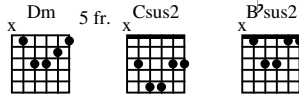

## A Intro

Moderately Slow Rock ♩ = 101

1

Chords: Dm, Csus2, Dm, Csus2, B<sup>b</sup>2sus2, Csus2, Dm, Csus2

Grtr II

Grtr I

9

Faster ♩ = 113