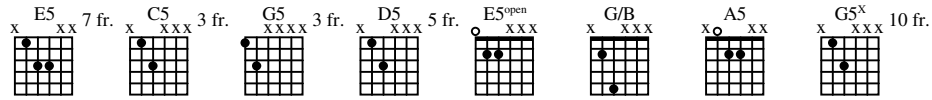

DIFFERENT WORLD

As recorded by Iron Maiden

(From the 2006 Album A MATTER OF LIFE AND DEATH)

Transcribed by Little Prince & Demon

Words by Adrian Smith & Steve Harris

A Intro

Fast Rock ♩ = 185

1